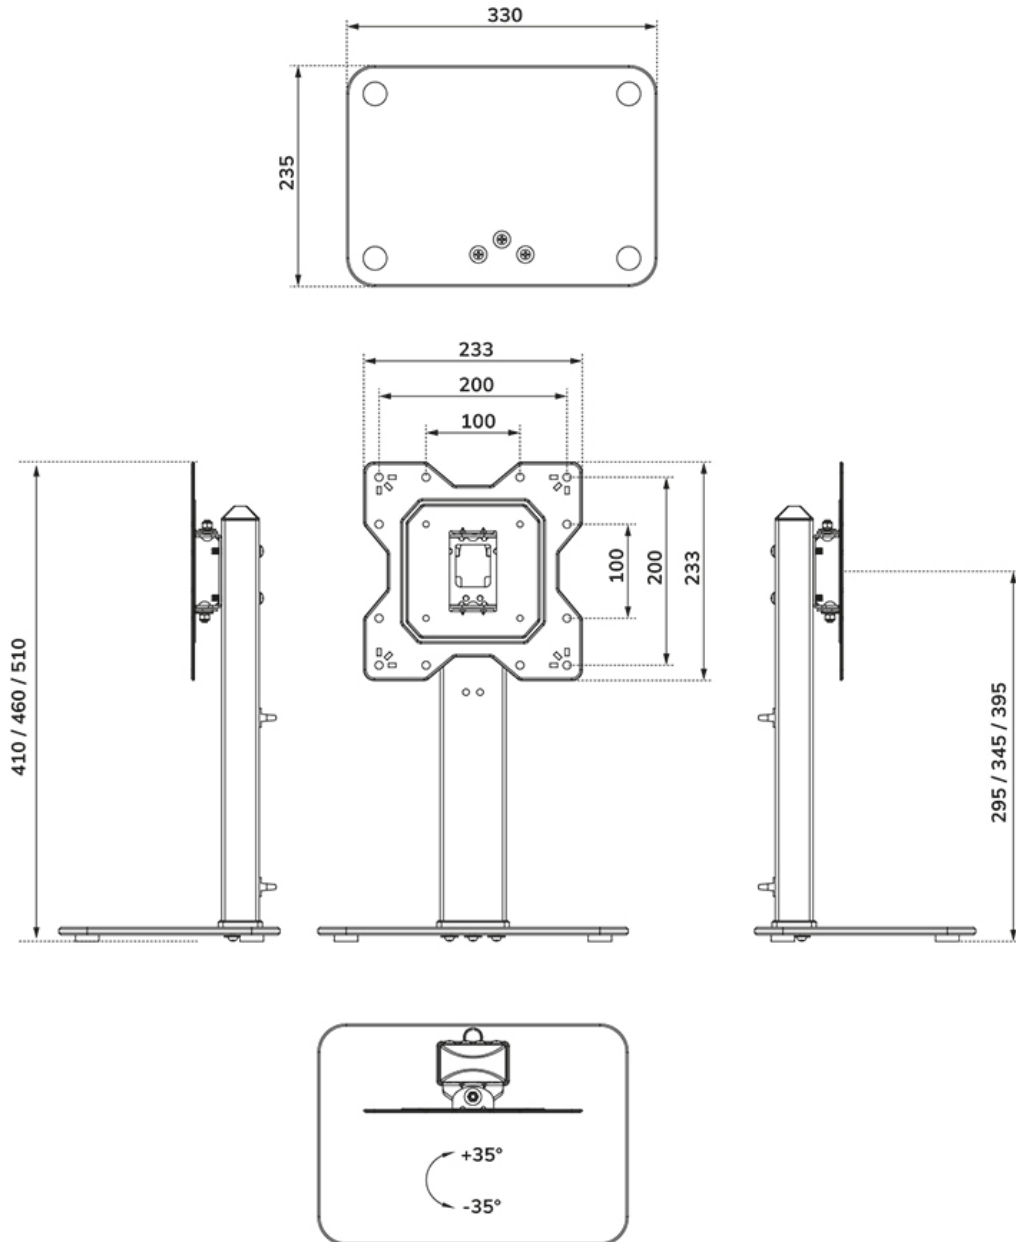

#### FUNCTIE

Type	Swivel
Height adjustment	10 cm
Lockable	Not lockable
Swivel (degrees)	+35°, -35°
Height	51,2 cm
Width	33 cm
Depth	23,5 cm

### Neomounts DS45-430BL12 TV stand 1 screen - 23-43" - 0-40 kg - VESA 100x100-200x200 - height adjustment 10 cm - 70° swivel - black

The Neomounts DS45-430BL12 is a TV desk stand for screens up to 43" with a weight capacity of 40 kg. The TV stand features a practical swivel option (70°) to easily position the TV in the optimum viewing angle. Additionally, the TV desk stand can be adjusted in height in one of the three pre-set positions.

The DS45-430BL12 is suitable for screens that meet pattern 100x100 to 200x200 mm. For non-standard hole patterns, Neomounts has various VESA optional adapter plates available. Cables can be routed neatly thanks to the practical cable clips.

DS45-430BL12

NEOMOUNTS DS45-430BL12 TV STAND 23-43"-  
SWIVEL

Neomounts

Measuring unit: mm