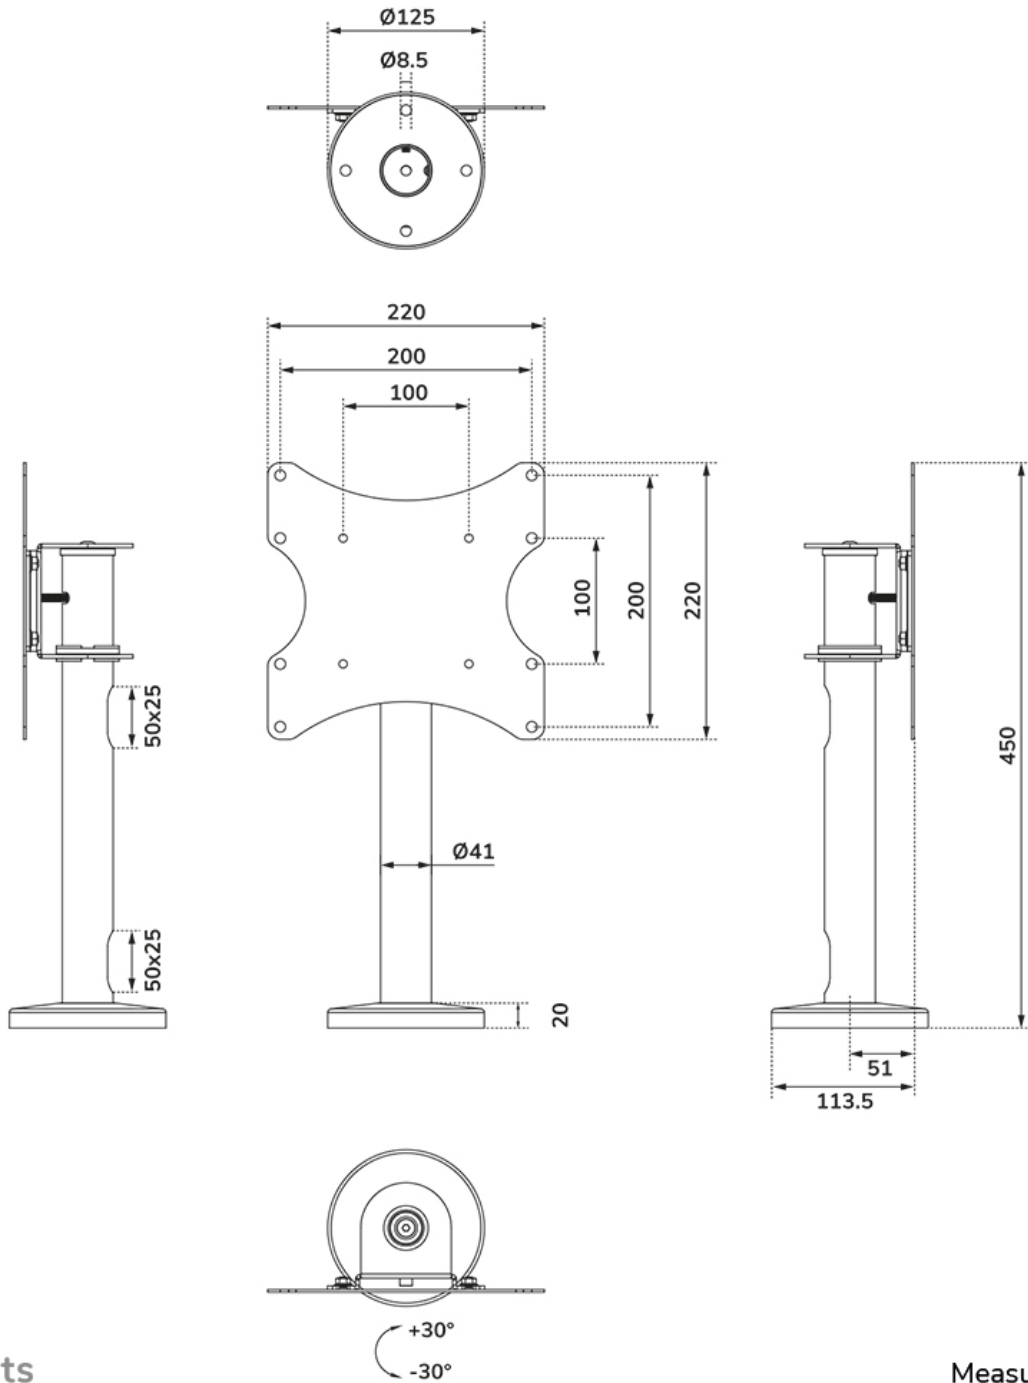

#### FUNCTIE

Type	Swivel
Lockable	Not lockable
Swivel (degrees)	+30°, -30°
Height	45 cm
Width	22 cm
Depth	12,5 cm

### Neomounts DS42-430BL12 TV stand 1 screen - 23-43" - 0-50 kg - VESA 100x100-200x200 - bolt-down - 60° swivel - black

The Neomounts DS42-430BL12 is a bolt-down TV desk mount for screens up to 43" with a weight capacity of 50 kg. The TV mount features a practical swivel option (60°) to easily position the TV in the optimum viewing angle.

The DS42-430BL12 is suitable for screens that meet pattern 100x100 to 200x200 mm. For non-standard hole patterns, Neomounts has various VESA optional adapter plates available. Cables can be routed neatly through the rod and table top thanks to the internal cable management. The bolt down base ensures solid installation of the mount to the desk.

## NEOMOUNTS DS42-430BL12 TV STAND 23-43"- BOLT-DOWN - SWIVEL

Neomounts

Measuring unit: mm