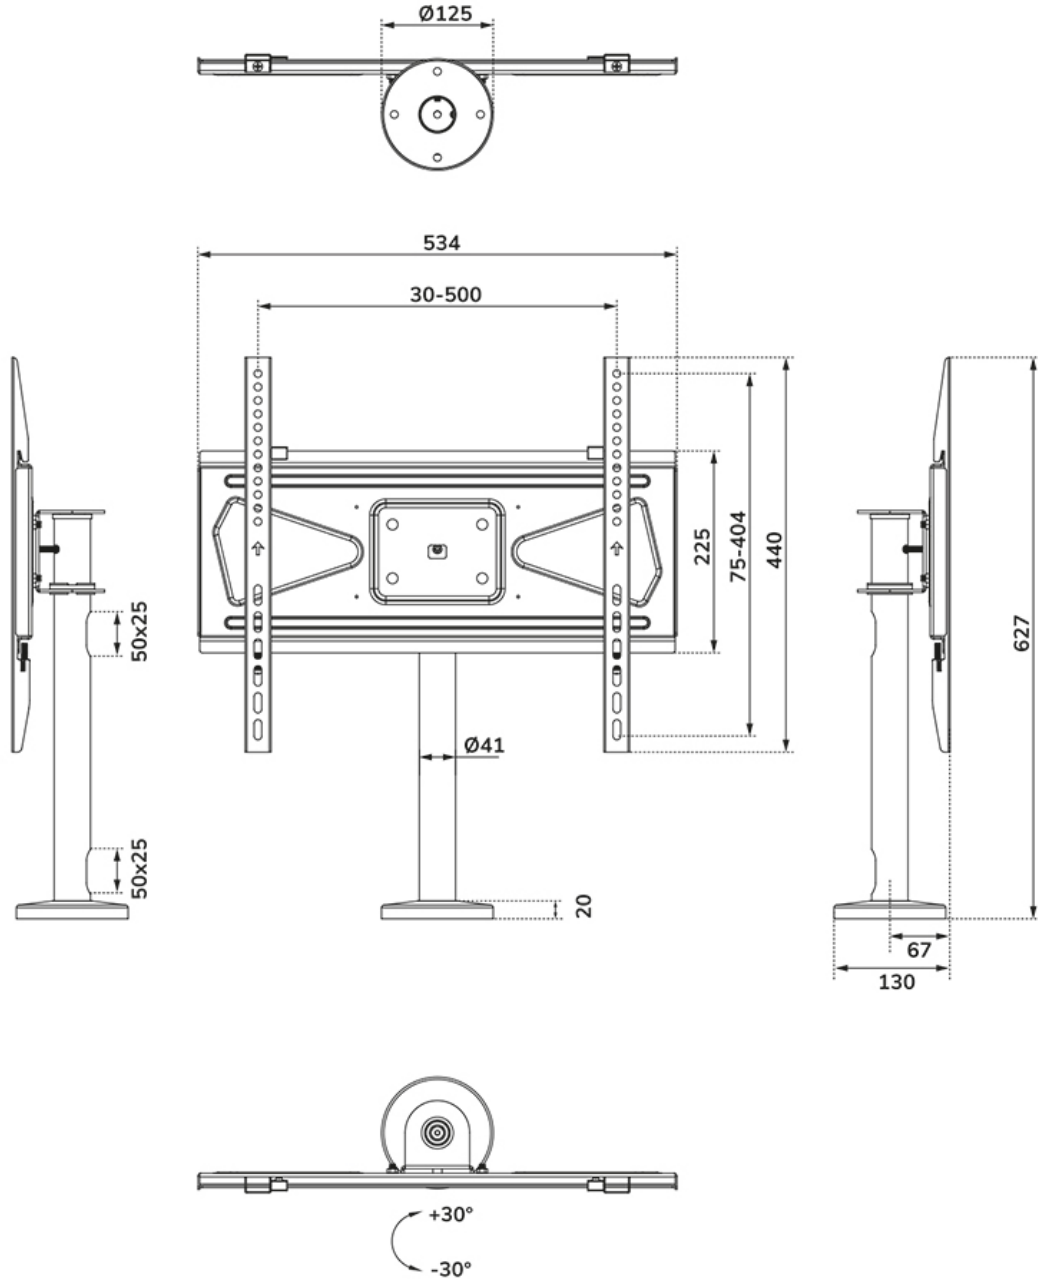

FUNCTIE

Type	Swivel
Lockable	Not lockable
Swivel (degrees)	+30°, -30°
Height	62,7 cm
Width	53,4 cm
Depth	12,5 cm

INFORMATION

Color	Black
Main material	Steel
Warranty	5 year

*Please note: The inch sizes stated are just an indication, combined with the weight and VESA sizes. The maximum weight and VESA size are absolute restrictions for the products and should not be exceeded.

Neomounts

Neomounts

Neomounts DS42-430BL14 TV stand 1 screen - 32-55" - 0-50 kg - VESA 100x100-400x400 - bolt-down - 60° swivel - black

The Neomounts DS42-430BL14 is a bolt-down TV desk mount for screens up to 55" with a weight capacity of 50 kg. The TV mount features a practical swivel option (60°) to easily position the TV in the optimum viewing angle.

The DS42-430BL14 is suitable for screens that meet pattern 100x100 to 400x400 mm. For non-standard hole patterns, Neomounts has various VESA optional adapter plates available. Cables can be routed neatly through the rod and table top thanks to the internal cable management. The bolt down base ensures solid installation of the mount to the desk.

DS42-430BL14

NEOMOUNTS DS42-430BL14 TV STAND 32-55"- BOLT-DOWN - SWIVEL

Neomounts

Measuring unit: mm