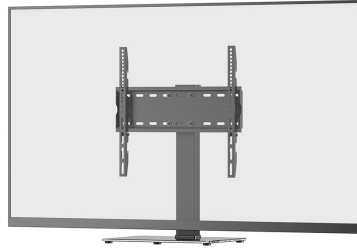

DS45-430BL14

NEOMOUNTS DS45-430BL14 TV STAND 32-55"- SWIVEL

SPECIFICATIONS

GENERAL

Min. screen size*	32
Max. screen size*	55
Max. weight	40
Screens	1
Desk mount	Stand
VESA maximum	400x400 mm
VESA minimum	100x100 mm

FUNCTIE

Type	Swivel
Height adjustment	11,6 cm
Lockable	Not lockable
Swivel (degrees)	+35°, -35°
Height	70,5 cm
Width	40 cm
Depth	28 cm

INFORMATION

Color	Black
Main material	Steel
Warranty	5 year

*Please note: The inch sizes stated are just an indication, combined with the weight and VESA sizes. The maximum weight and VESA size are absolute restrictions for the products and should not be exceeded.

Neomounts

Neomounts

Neomounts DS45-430BL14 TV stand 1 screen - 32-55" - 0-40 kg - VESA 100x100-400x400 - height adjustment 11,6 cm - 70° swivel - black

The Neomounts DS45-430BL14 is a TV desk stand for screens up to 55" with a weight capacity of 40 kg. The TV stand features a practical swivel option (70°) to easily position the TV in the optimum viewing angle. Additionally, the TV desk stand can be adjusted in height in one of the three pre-set positions.

The hefty glass base of the DS45-430BL14 provides extra screen stability, even at maximum size and weight. It provides an excellent solution for users who prefer not to drill holes in walls or for those who no longer have the original TV stand. In addition, the DS45-430BL14 also offers flexibility in screen use, as the TV stand can be moved to different places as desired.