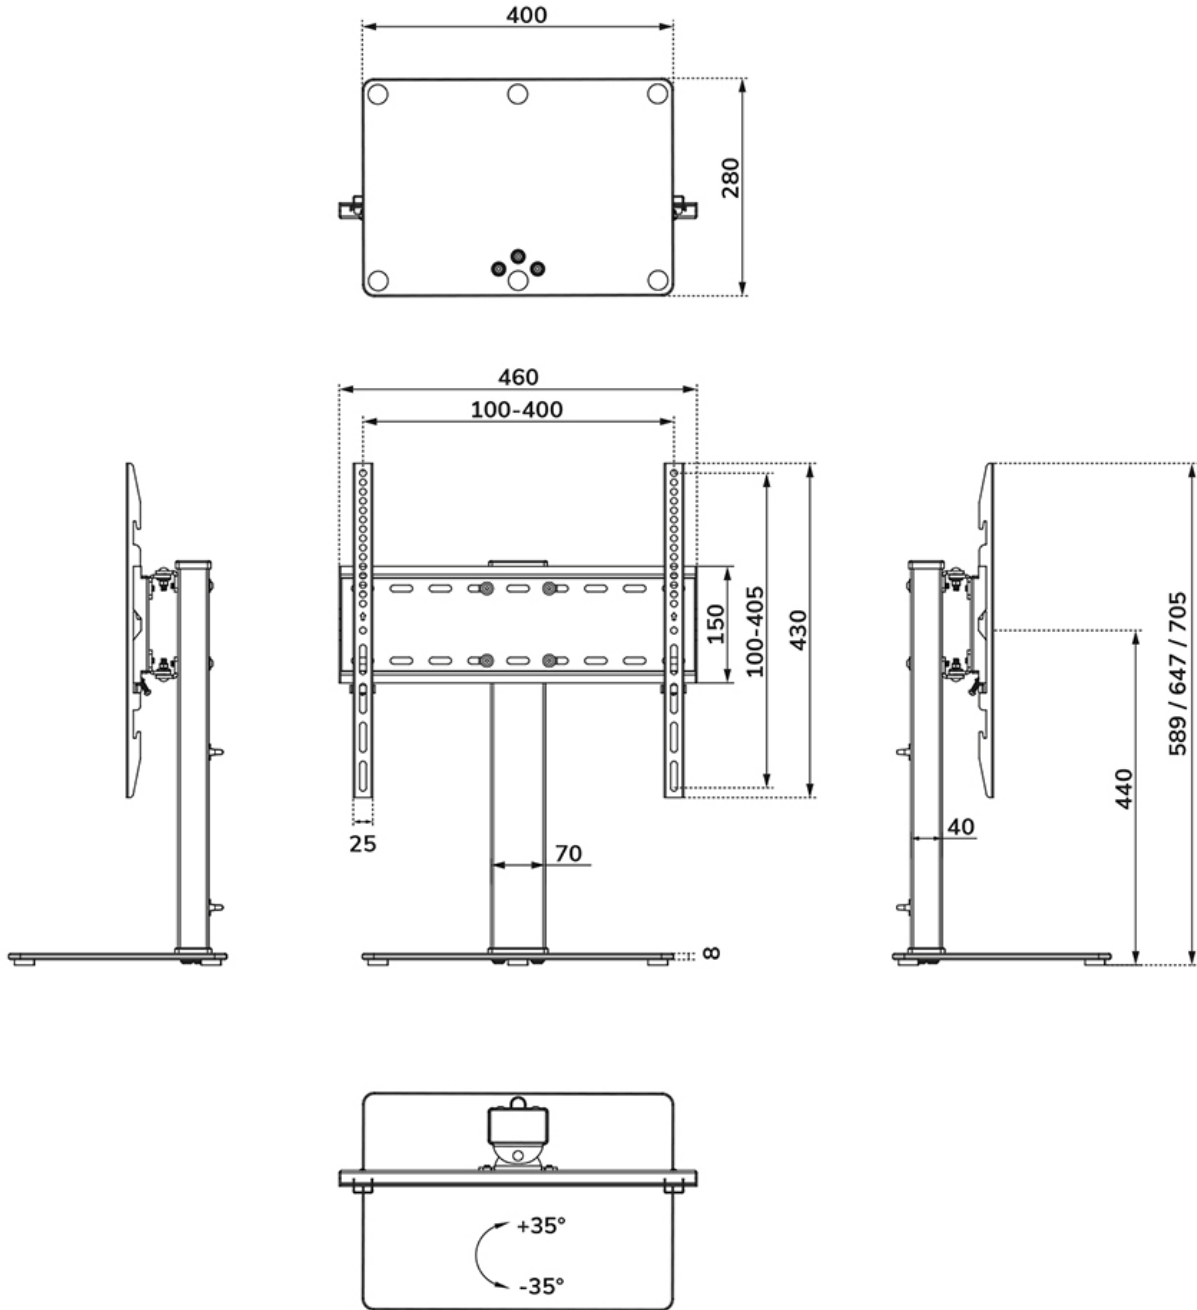

FUNCTIE

Type	Swivel
Height adjustment	11,6 cm
Lockable	Not lockable
Swivel (degrees)	+35°, -35°
Height	70,5 cm
Width	40 cm
Depth	28 cm

INFORMATION

Color	Black
Main material	Steel
Warranty	5 year

*Please note: The inch sizes stated are just an indication, combined with the weight and VESA sizes. The maximum weight and VESA size are absolute restrictions for the products and should not be exceeded.

Neomounts

Neomounts

Neomounts DS45-430BL14 TV stand 1 screen - 32-55" - 0-40 kg - VESA 100x100-400x400 - height adjustment 11,6 cm - 70° swivel - black

The Neomounts DS45-430BL14 is a TV desk stand for screens up to 55" with a weight capacity of 40 kg. The TV stand features a practical swivel option (70°) to easily position the TV in the optimum viewing angle. Additionally, the TV desk stand can be adjusted in height in one of the three pre-set positions.

The DS45-430BL14 is suitable for screens that meet pattern 100x100 to 400x400 mm. For non-standard hole patterns, Neomounts has various VESA optional adapter plates available. Cables can be routed neatly thanks to the practical cable clips.

DS45-430BL14

NEOMOUNTS DS45-430BL14 TV STAND 32-55"- SWIVEL

Neomounts

Measuring unit: mm