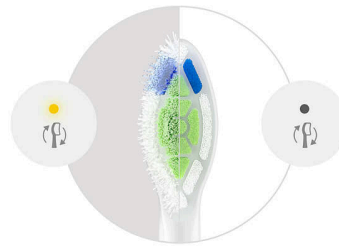

Replacement reminders

Did you know brush heads become less effective after three months? Dental professionals recommend changing your brush head regularly, that's why Philips Sonicare toothbrushes have BrushSync technology. It tracks how often and how hard you brush, then reminds you to replace your brush head once it's time for a new one.

HX6062/87