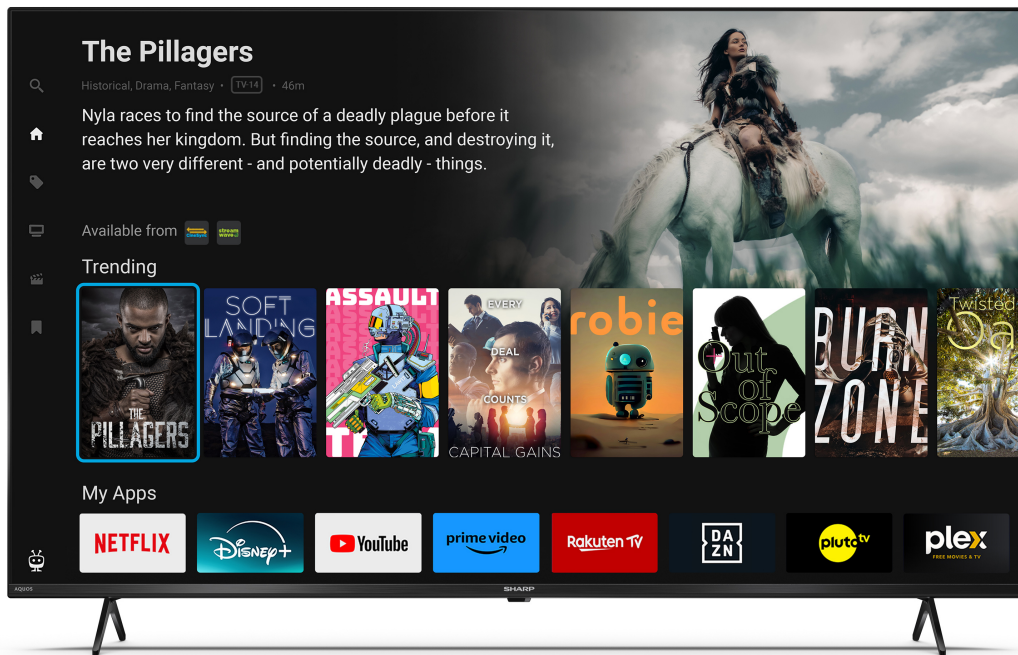

55GK4245K
Ref: 4T-C55GK4245KB

55" 4K ULTRA HD SMART TV

The 55GK4245K is a 4K Ultra High Definition Smart Frameless LED TV with exceptional picture quality.

HIGHLIGHTS

- 4K Ultra HD Powered by TiVo™ Smart TV
- TiVo+: 160+ Free channels, live and on demand
- HDMI 2.1 with eARC
- Dolby Vision™: cinema-inspired HDR
- Dolby Atmos®: full 360° sound experience
- AV1 codec for the highest streaming picture quality
- HD Tuner DVB-T/T2/C/S/S2 (MPEG4 + 10-bit HEVC/H.265)

A Powered by TiVo™ Smart TV provides the best entertainment experience. Powered by TiVo™ represents choice, innovation and is simple to use.

A Sharp Powered by TiVo™ Smart TV brings everything you watch across live and streaming services together customized by you.