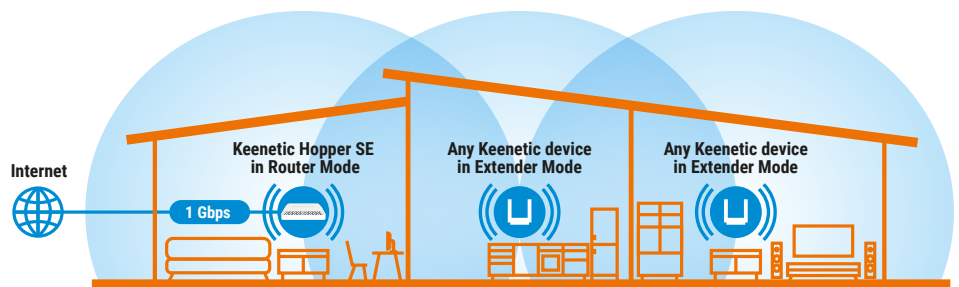

HTTPS certificates to secure device management sessions, offers network segmentation to isolate and guard the traffic of smart home IoT gadgets, and performs fully automatic regular software updates to maintain constant market-leading levels of security, reliability, performance.

Parental Control Tools

Keenetic has cloud-based Content Filtering and Ad Blocking options from AdGuard, CleanBrowsing, Cloudflare, Neustar, NextDNS, OpenDNS, Quad9 and SafeDNS. Undesirable images or information, time-stealing games, and social media as well as aggressive round the clock marketing can all be managed and kept out of your family life. Each member of your family has an individual content filtering profile and scheduling function – only allowing Internet access when you choose. With one click, you can control your children’s Internet usage.

Smart Home and IoT-Ready

Keenetic Mesh Wi-Fi Routers’ superb coverage, uninterrupted connections and enhanced security

make them ready for tomorrow’s fully-connected home and business environments. Connected devices suffer virus and other criminal attacks – Keenetic routers have advanced Network Segmentation and Cloud-based cyberthreat protection to stop infection and prevent Spyware on any device in your Keenetic network. Using the IntelliQoS application prioritization feature, Keenetic users can prioritize, throttle or block individual applications to ensure bufferless streaming and fast, lag-free, gaming, and be confident that their work from home experience will be uninterrupted.

Powerful Network Storage & Personal Cloud

Connect an external USB disk to a Keenetic router to enable a network server to process backups and remote file sharing with your family or co-workers. Keenetic offers the simplicity of fully automated network backups using macOS Time Machine or Windows File History applications simultaneously. Download Station and Media Server router applications transform Keenetic with a connected USB drive into a centralized entertainment server to enjoy up to 4K media streaming