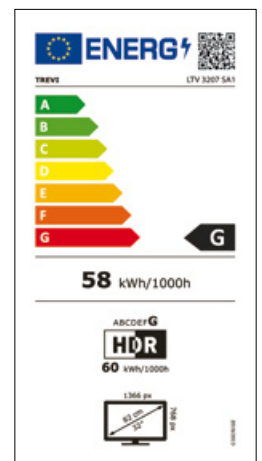

- Ricevitore HD DVBT-T2
- Digitale Satellitare DVBS-S2 con codec H.265 10Bit
- Schermo LED - LCD 32" (81 cm) 16:9
- Retro illuminazione D-LED
- CI+ Common Interface CAM HD -CAM SAT HD
- Pay per View HD
- Funzione SLEEP, HOTEL, TELETEXT
- Lettore file multimediali video, mp3, jpeg
- USB 2.0 / 2x HDMI / Audio/Video, mini-Y/Pb/Pr
- Ingresso VGA/audio PC
- Uscita audio digitale coassiale, presa cuffia
- Standard VESA 100x100 per montaggio a parete
- Finitura nero con base centrale

- Digital Terrestrial HD DVB-T2
- Digital Satellite HD DVB-T2 codec H.265 10 Bit
- LED-LCD display 32" (81 cm) 16:9 / D-LED backlight
- HOTEL function (source, channels and volume lock)
- CI+ Common Interface CAM HD -CAM SAT HD
- Pay per View HD
- Function SLEEP, HOTEL, TELETEXT
- USB 2.0 / 3x HDMI / Audio-Video / VGA-PC audio
- Outputs: digital coaxial audio, headphones socket
- VESA 100x100
- Black finish with central stand