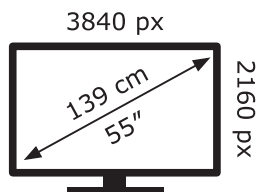

ENERG ⚡

LG Electronics

55QNED873QB

84 kWh/1000h

ABCDEF**G**

128 kWh/1000h

2019/2013