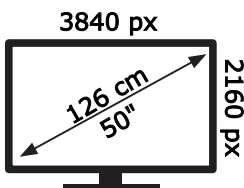

ENERG

TORNADO

50US4501X

65 kWh/1000h

ABCDEF **G**

110 kWh/1000h

50728391

2019/2013