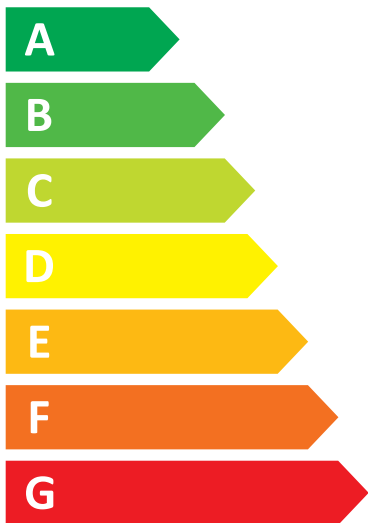

ENERG

AEG

L7FEA70693 914550556

49 kWh /

9,0 kg

3:40

46 L

AB**C**DEFG