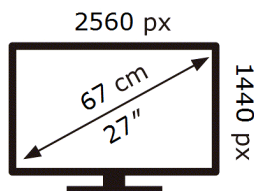

Samsung

S27DG612SU

28 kWh/1000h

ABCDEF **G**

38 kWh/1000h

ENERG ⚡

Samsung

S27DG612SU