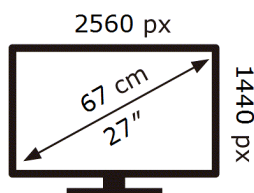

ENERG ⚡

Samsung

S27DG612SU

28 kWh/1000h

ABCDEF **G**

38 kWh/1000h

2019/2013