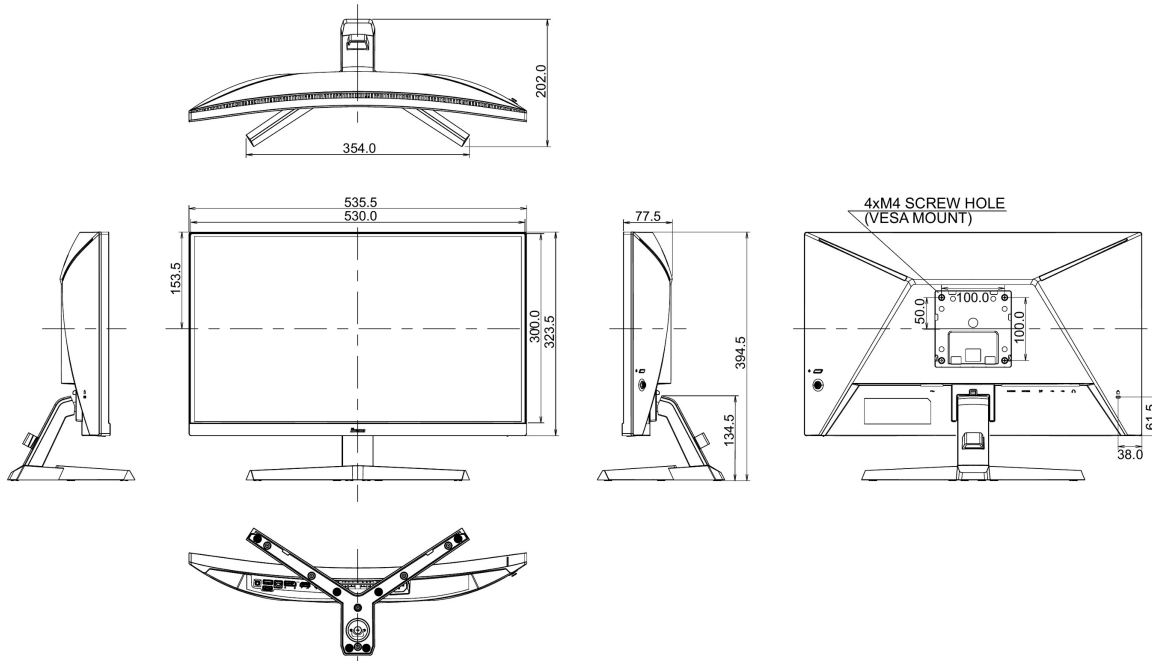

## 04 MECHANICAL

Display position adjustments	tilt
Tilt angle	22° up; 4° down
VESA mounting	100 x 100mm
Cable management system	yes

## 08 DIMENSIONS / WEIGHT

Product dimensions W x H x D	535.5 x 394.5 x 202mm
Box dimensions W x H x D	622 x 408 x 171mm
Weight (without box)	3.8kg
Weight (with box)	6kg
EAN code	4948570124503

*All trademarks and registered trademarks acknowledged. E & O E. Specification subject to change without notice. All LCD's comply with ISO-9241-307:2008 in connection with pixel defects.*