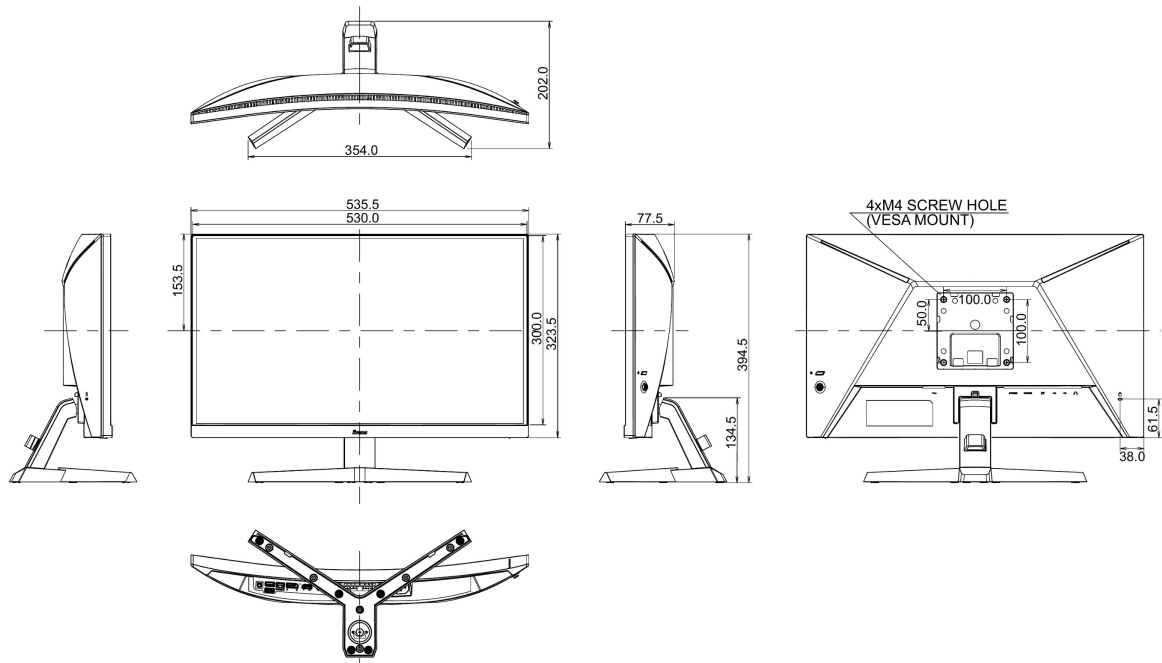

04 MECHANICAL

Display position adjustments	tilt
Tilt angle	22° up; 4° down
VESA mounting	100 x 100mm
Cable management system	yes

05 ACCESSORIES INCLUDED

Cables	power (1.5m), USB (1.5m), HDMI (1.5m)
Other	quick start guide, safety guide

08 DIMENSIONS / WEIGHT

Product dimensions W x H x D	535.5 x 394.5 x 202mm
Box dimensions W x H x D	622 x 408 x 171mm
Weight (without box)	3.8kg
Weight (with box)	6kg
EAN code	4948570124503

All trademarks and registered trademarks acknowledged. E & O E. Specification subject to change without notice. All LCD's comply with ISO-9241-307:2008 in connection with pixel defects.