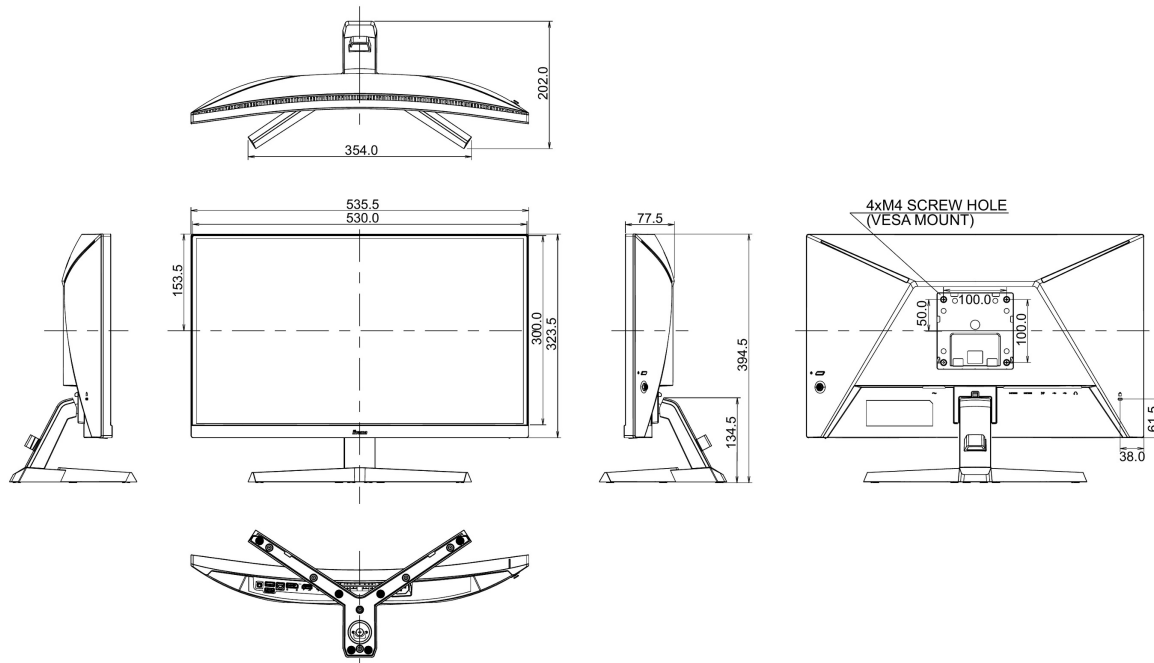

04 MECHANICAL

Display position adjustments	tilt
Tilt angle	22° up; 4° down
VESA mounting	100 x 100mm
Cable management system	yes

05 ACCESSORIES INCLUDED

Cables	power (1.5m), USB (1.5m), HDMI (1.5m)
Other	quick start guide, safety guide

08 DIMENSIONS / WEIGHT

Product dimensions W x H x D	535.5 x 394.5 x 202mm
Box dimensions W x H x D	622 x 408 x 171mm
Weight (without box)	3.8kg
Weight (with box)	6kg
EAN code	4948570124503

All trademarks and registered trademarks acknowledged. E & O E. Specification subject to change without notice. All LCD's comply with ISO-9241-307:2008 in connection with pixel defects.