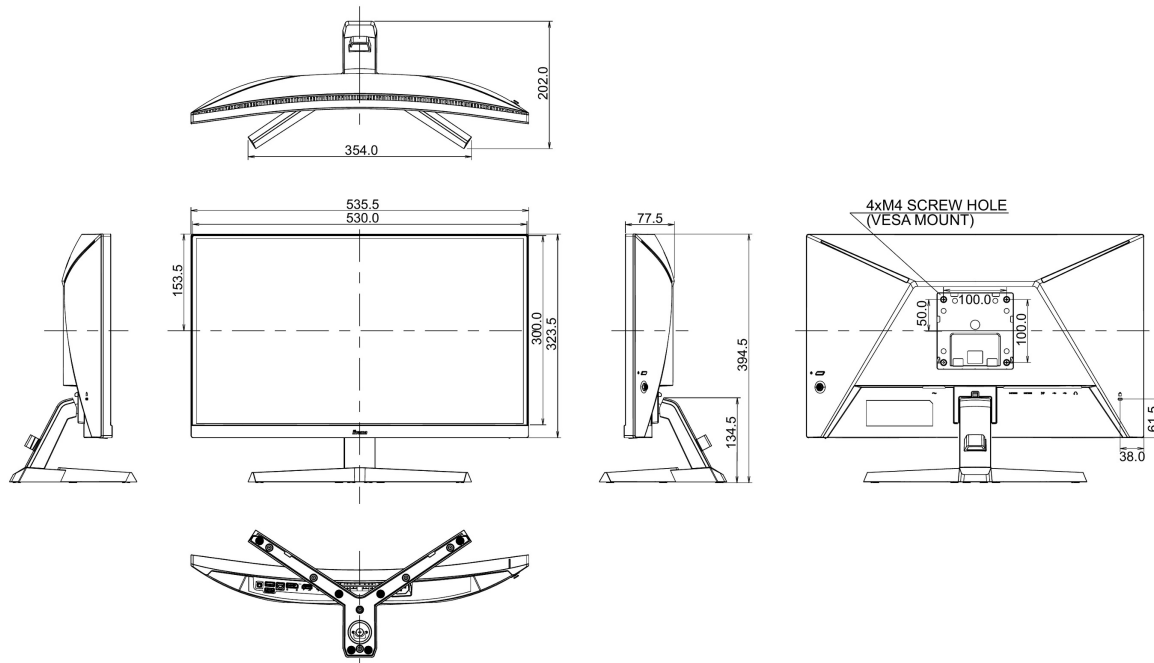

## 04 MECHANICAL

Display position adjustments	tilt
Tilt angle	22° up; 4° down
VESA mounting	100 x 100mm
Cable management system	yes

## 08 DIMENSIONS / WEIGHT

Product dimensions W x H x D	535.5 x 394.5 x 202mm
Box dimensions W x H x D	622 x 408 x 171mm
Weight (without box)	3.8kg
Weight (with box)	6kg
EAN code	4948570124503

*All trademarks and registered trademarks acknowledged. E & O E. Specification subject to change without notice. All LCD's comply with ISO-9241-307:2008 in connection with pixel defects.*