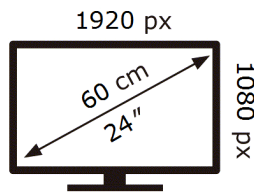

ENERG ⚡

Samsung

S24D402GAU

12 kWh/1000h

2019/2013