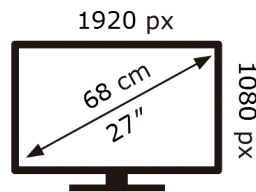

**ENERG** 

Samsung

S27D402GAU

**14** kWh/1000h

2019/2013