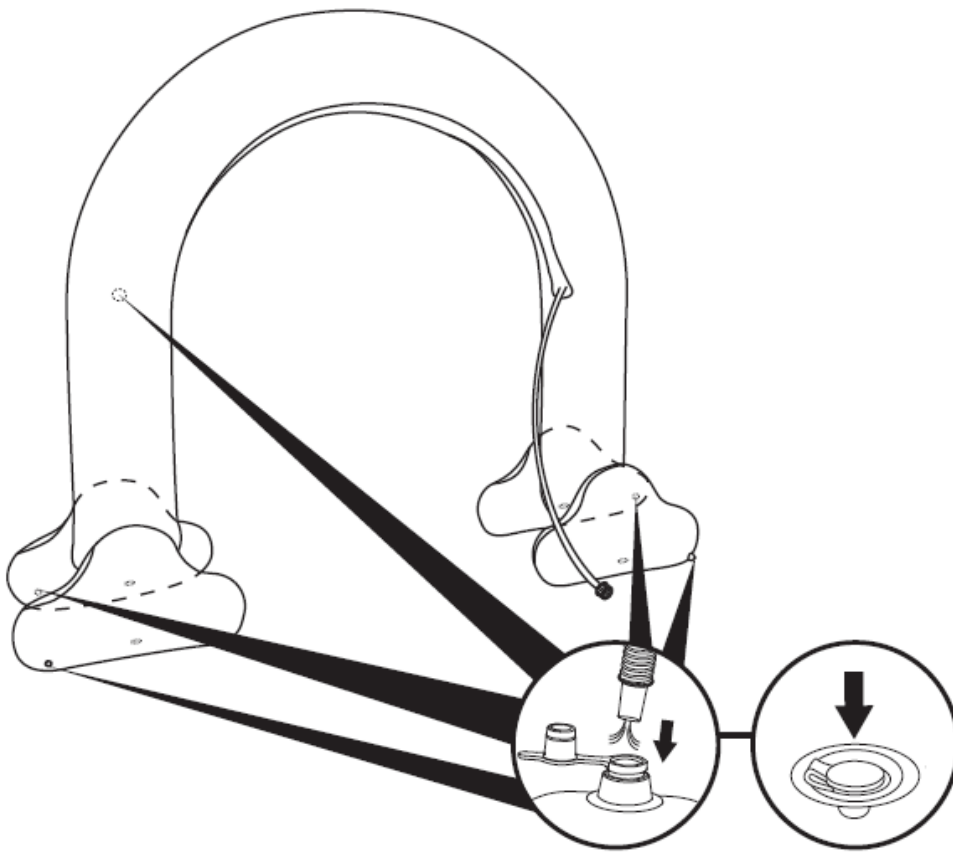

## Spray Toy Manual

**52725**

**52729**

\*Only to be used by pet.

52731

52733

52732

2

### WARNING

KEEP ASSEMBLY AND INSTALLATION INSTRUCTION FOR FUTURE REFERENCE. THE TOY CONTAINS SMALL PARTS, IT SHOULD BE ASSEMBLED BY AN ADULT.

- Only for domestic use.
- Only for outdoor use.

- The product shall not be installed over concrete, asphalt or any other hard surface.
  - Place the product on a level surface at least 2m from any structure or obstruction such as a fence, garage, house, overhanging branches, laundry lines or electrical wires.
  - Recommend back towards the sun when playing.
  - Before using the product, carefully check if there are any leaks or broken parts.
  - Do not place on stones, sticks or any sharp objects that may puncture the product.
  - Do not kick, throw or sit on the product.
  - Keep away from flames and fires.
  - Use only under competent supervision.
  - Incorrect assembly could result a potential hazard.
  - **As the red connector is an important connection part, it needs to be tightened during installation.**
- NOTE:** Air pump not included.