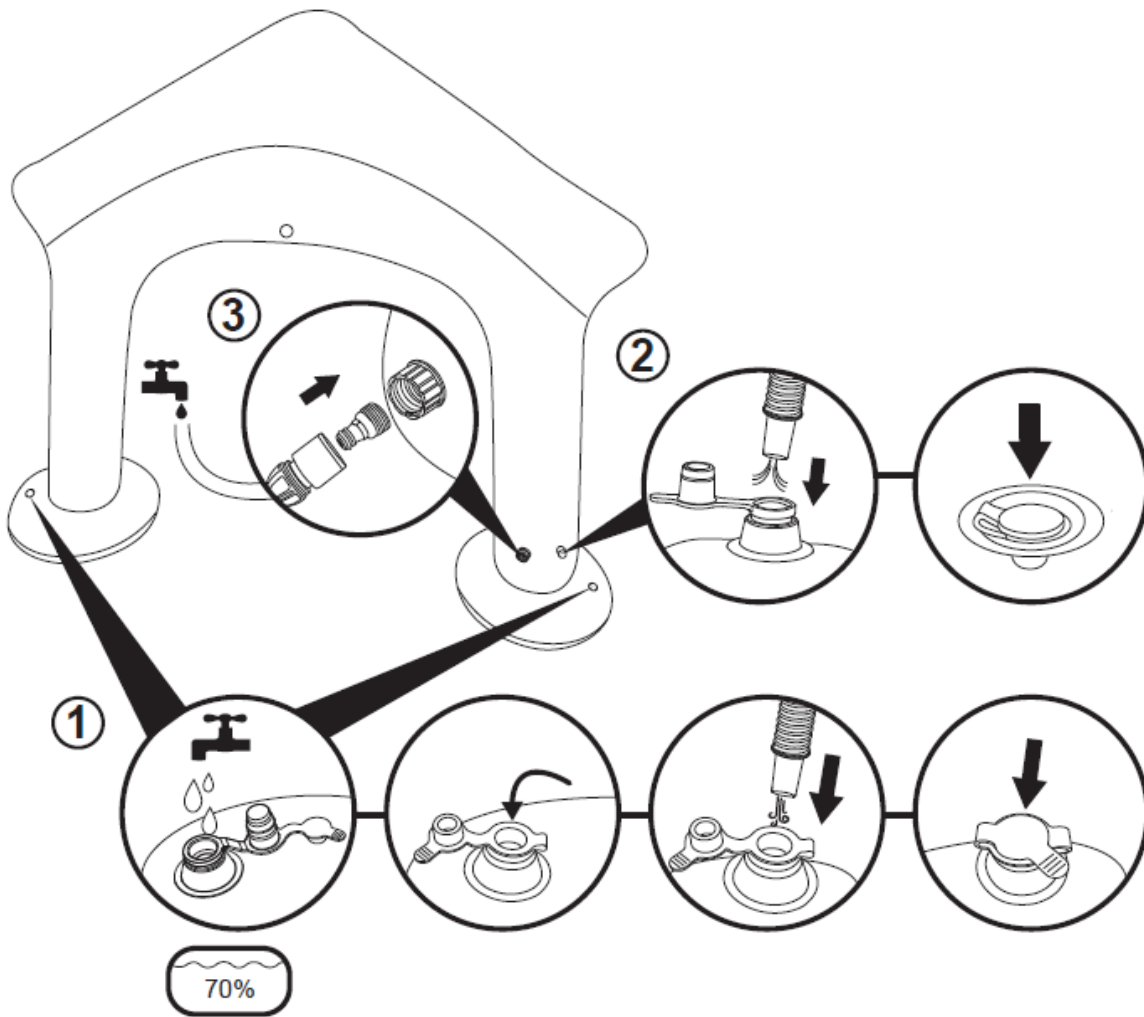

## Spray Toy Manual

**52725**

**52729**

\*Only to be used by pet.

52731

52733

52732

2

### WARNING

KEEP ASSEMBLY AND INSTALLATION INSTRUCTION FOR FUTURE REFERENCE. THE TOY CONTAINS SMALL PARTS, IT SHOULD BE ASSEMBLED BY AN ADULT.

- Only for domestic use.
- Only for outdoor use.

- The product shall not be installed over concrete, asphalt or any other hard surface.
  - Place the product on a level surface at least 2m from any structure or obstruction such as a fence, garage, house, overhanging branches, laundry lines or electrical wires.
  - Recommend back towards the sun when playing.
  - Before using the product, carefully check if there are any leaks or broken parts.
  - Do not place on stones, sticks or any sharp objects that may puncture the product.
  - Do not kick, throw or sit on the product.
  - Keep away from flames and fires.
  - Use only under competent supervision.
  - Incorrect assembly could result a potential hazard.
  - **As the red connector is an important connection part, it needs to be tightened during installation.**
- NOTE:** Air pump not included.