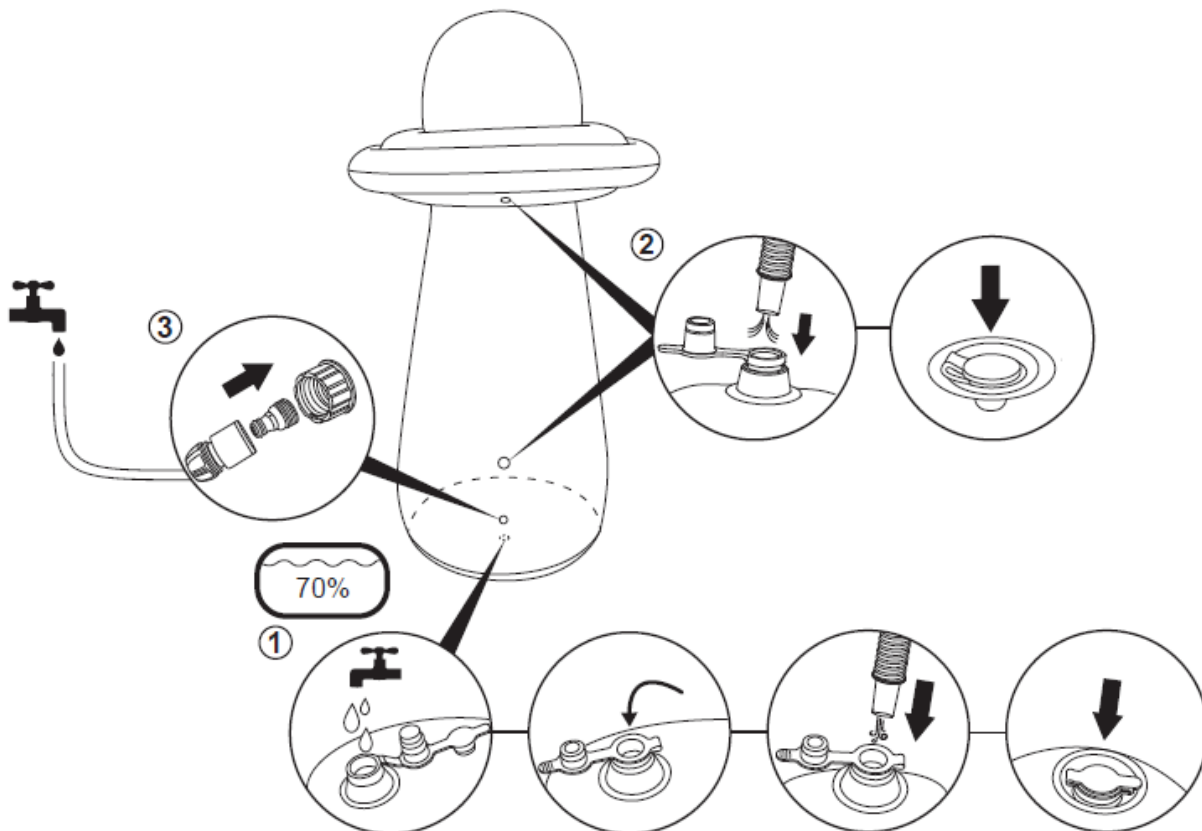

## Spray Toy Manual

**52725**

**52729**

\*Only to be used by pet.

52731

52733

52732

2

### WARNING

KEEP ASSEMBLY AND INSTALLATION INSTRUCTION FOR FUTURE REFERENCE. THE TOY CONTAINS SMALL PARTS, IT SHOULD BE ASSEMBLED BY AN ADULT.

- Only for domestic use.
- Only for outdoor use.

- The product shall not be installed over concrete, asphalt or any other hard surface.
  - Place the product on a level surface at least 2m from any structure or obstruction such as a fence, garage, house, overhanging branches, laundry lines or electrical wires.
  - Recommend back towards the sun when playing.
  - Before using the product, carefully check if there are any leaks or broken parts.
  - Do not place on stones, sticks or any sharp objects that may puncture the product.
  - Do not kick, throw or sit on the product.
  - Keep away from flames and fires.
  - Use only under competent supervision.
  - Incorrect assembly could result a potential hazard.
  - **As the red connector is an important connection part, it needs to be tightened during installation.**
- NOTE:** Air pump not included.