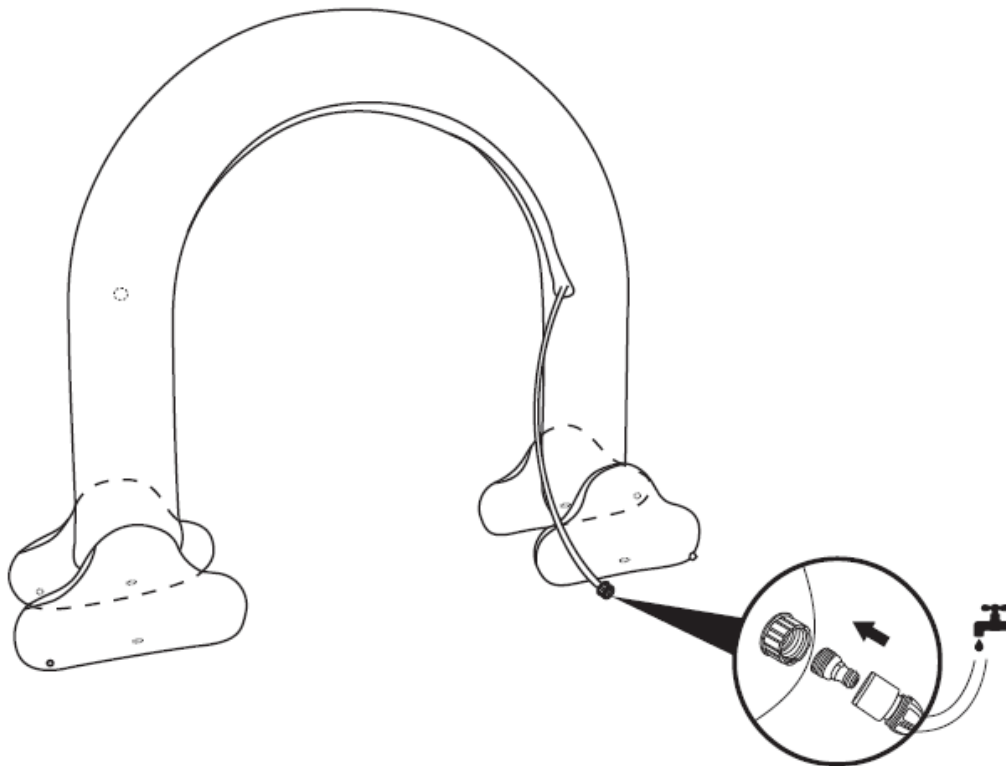

OWNER'S MANUAL

PLEASE READ INSTRUCTIONS CAREFULLY BEFORE USING THIS PRODUCT.

WARNING

KEEP ASSEMBLY AND INSTALLATION INSTRUCTION FOR FUTURE REFERENCE. THE TOY CONTAINS SMALL PARTS, IT SHOULD BE ASSEMBLED BY AN ADULT.

- Only for domestic use.
- Only for outdoor use.