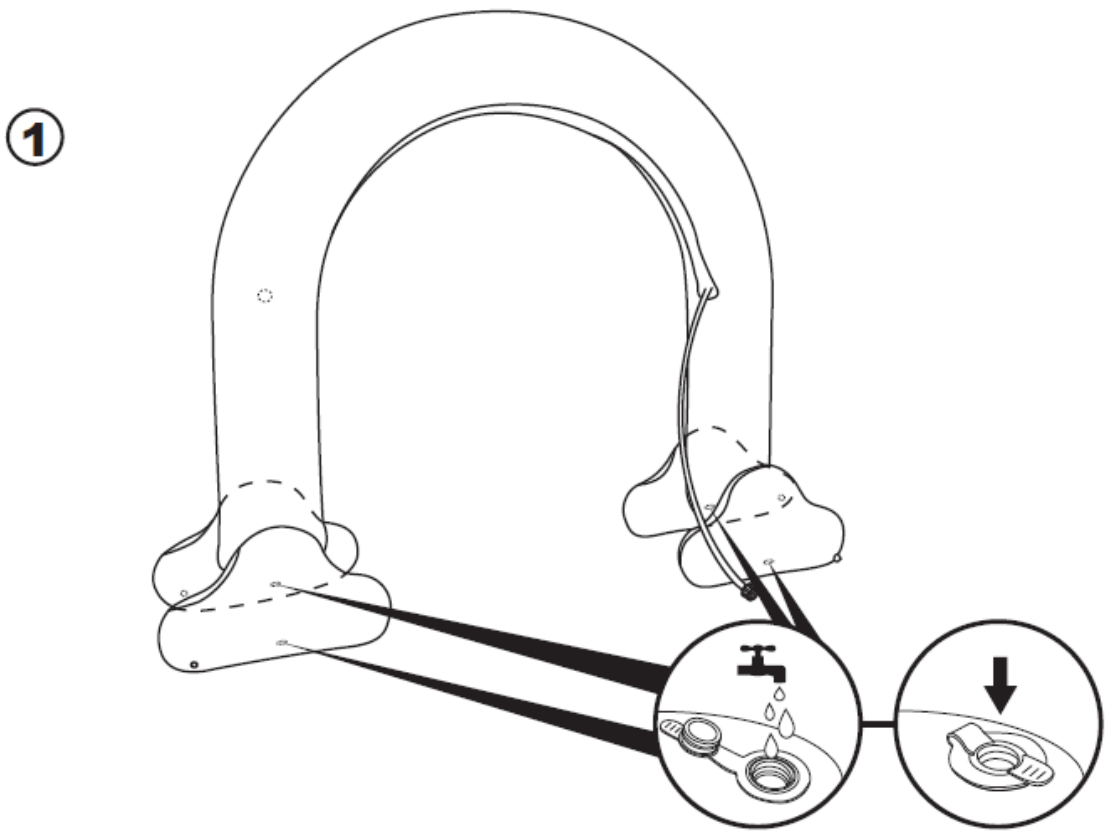

## Spray Toy Manual

**52725**

**52729**

\*Only to be used by pet.

52731

52733

52732

2

### WARNING

KEEP ASSEMBLY AND INSTALLATION INSTRUCTION FOR FUTURE REFERENCE. THE TOY CONTAINS SMALL PARTS, IT SHOULD BE ASSEMBLED BY AN ADULT.

- Only for domestic use.
- Only for outdoor use.

- The product shall not be installed over concrete, asphalt or any other hard surface.
  - Place the product on a level surface at least 2m from any structure or obstruction such as a fence, garage, house, overhanging branches, laundry lines or electrical wires.
  - Recommend back towards the sun when playing.
  - Before using the product, carefully check if there are any leaks or broken parts.
  - Do not place on stones, sticks or any sharp objects that may puncture the product.
  - Do not kick, throw or sit on the product.
  - Keep away from flames and fires.
  - Use only under competent supervision.
  - Incorrect assembly could result a potential hazard.
  - **As the red connector is an important connection part, it needs to be tightened during installation.**
- NOTE:** Air pump not included.