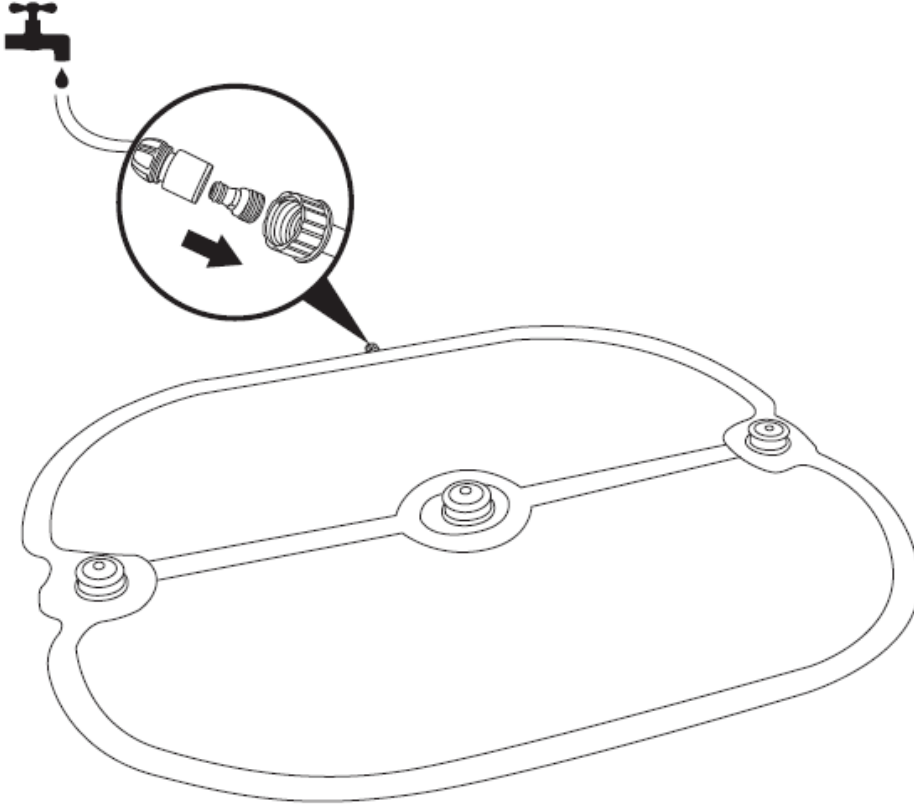

## Spray Toy Manual

**52725**

**52729**

\*Only to be used by pet.

52731

52733

52732

2

### WARNING

KEEP ASSEMBLY AND INSTALLATION INSTRUCTION FOR FUTURE REFERENCE. THE TOY CONTAINS SMALL PARTS, IT SHOULD BE ASSEMBLED BY AN ADULT.

- Only for domestic use.
- Only for outdoor use.

- The product shall not be installed over concrete, asphalt or any other hard surface.
  - Place the product on a level surface at least 2m from any structure or obstruction such as a fence, garage, house, overhanging branches, laundry lines or electrical wires.
  - Recommend back towards the sun when playing.
  - Before using the product, carefully check if there are any leaks or broken parts.
  - Do not place on stones, sticks or any sharp objects that may puncture the product.
  - Do not kick, throw or sit on the product.
  - Keep away from flames and fires.
  - Use only under competent supervision.
  - Incorrect assembly could result a potential hazard.
  - **As the red connector is an important connection part, it needs to be tightened during installation.**
- NOTE:** Air pump not included.