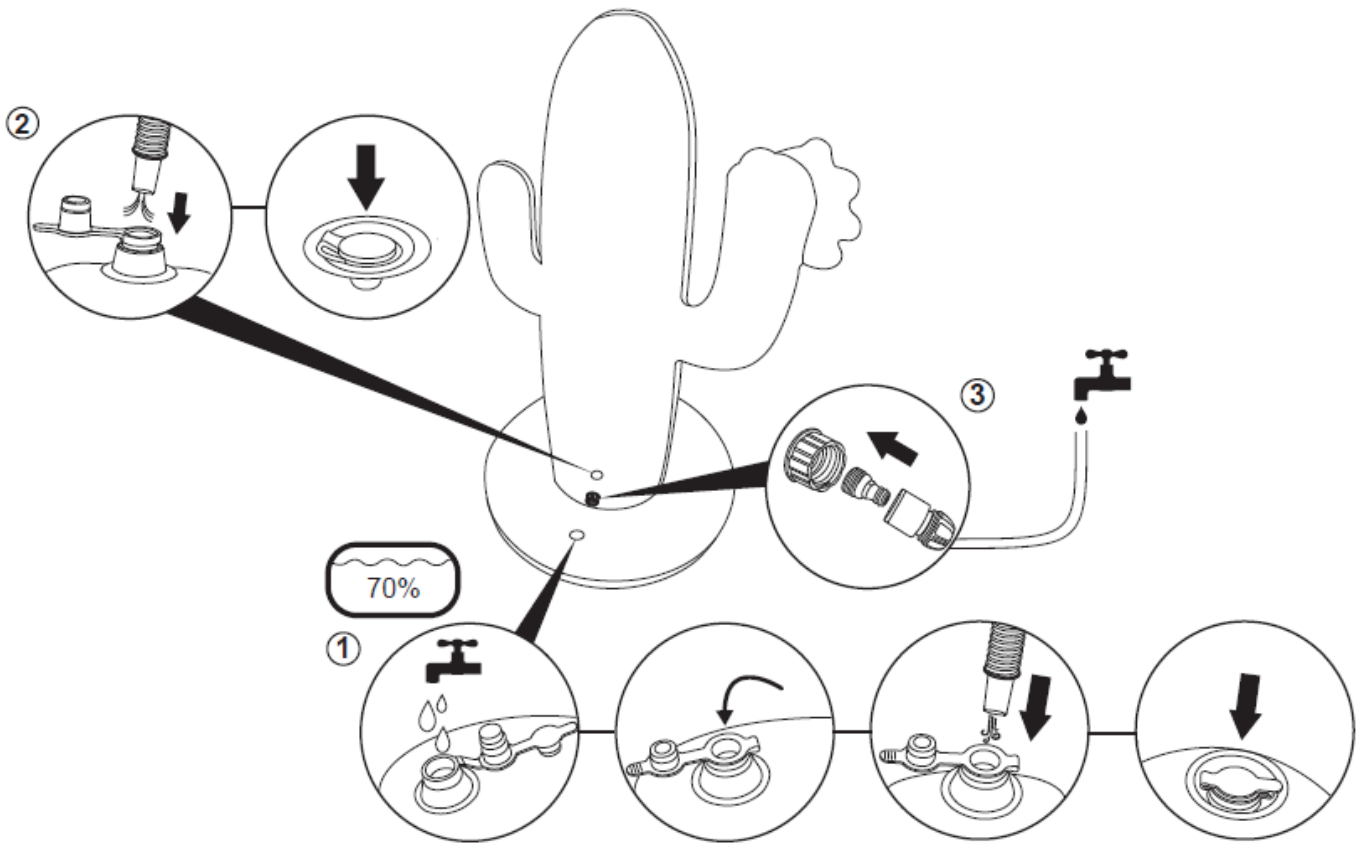

## Spray Toy Manual

**52725**

**52729**

\*Only to be used by pet.

52731

52733

52732

2

### WARNING

KEEP ASSEMBLY AND INSTALLATION INSTRUCTION FOR FUTURE REFERENCE. THE TOY CONTAINS SMALL PARTS, IT SHOULD BE ASSEMBLED BY AN ADULT.

- Only for domestic use.
- Only for outdoor use.

- The product shall not be installed over concrete, asphalt or any other hard surface.
  - Place the product on a level surface at least 2m from any structure or obstruction such as a fence, garage, house, overhanging branches, laundry lines or electrical wires.
  - Recommend back towards the sun when playing.
  - Before using the product, carefully check if there are any leaks or broken parts.
  - Do not place on stones, sticks or any sharp objects that may puncture the product.
  - Do not kick, throw or sit on the product.
  - Keep away from flames and fires.
  - Use only under competent supervision.
  - Incorrect assembly could result a potential hazard.
  - **As the red connector is an important connection part, it needs to be tightened during installation.**
- NOTE:** Air pump not included.