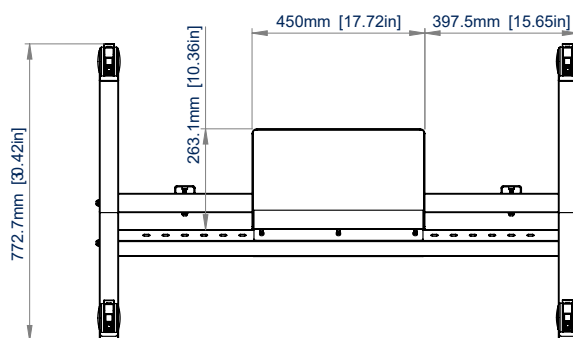

FRONT VIEW

TOP VIEW

ORDERING INFORMATION

COLOUR	ORDER REF	EAN
Black	BT8546/B	5019318309083

RELATED PRODUCTS

PRODUCT CODE	NAME	DESCRIPTION
BT8545	Interactive Touchscreen Trolley	Designed to mount interactive displays up to 86" and 100kg
BT8508	System X Touchscreen XL Trolley	Designed to mount XL interactive displays up to 120" and 200kg
BT8590	XXL Flat Screen Trolley	Designed to mount screens up to 120" and 130kg
BT8568	Motorised Height Adjustable Trolley	Designed to mount screens up to 86" and 100kg