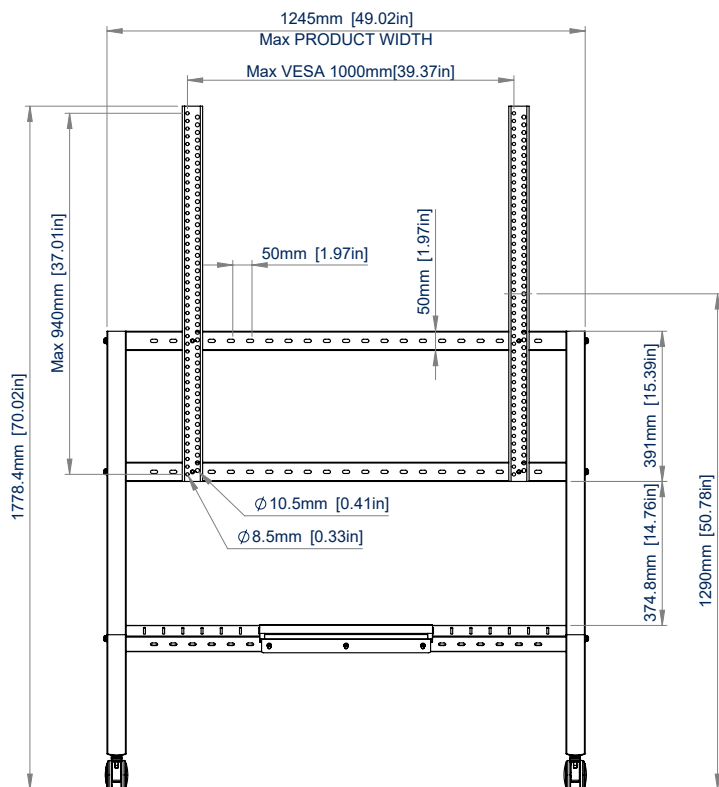

ORDERING INFORMATION

COLOUR	ORDER REF	EAN
Black	BT8546/B	5019318309083

RELATED PRODUCTS

PRODUCT CODE	NAME	DESCRIPTION
BT8545	Interactive Touchscreen Trolley	Designed to mount interactive displays up to 86" and 100kg
BT8508	System X Touchscreen XL Trolley	Designed to mount XL interactive displays up to 120" and 200kg
BT8590	XXL Flat Screen Trolley	Designed to mount screens up to 120" and 130kg
BT8568	Motorised Height Adjustable Trolley	Designed to mount screens up to 86" and 100kg