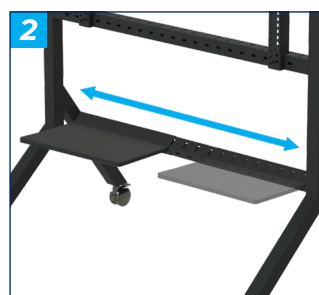

XL INTERACTIVE TOUCH SCREEN TROLLEY

Part of **B-Tech's Momentum Range** of mobile display solutions, the **BT8546 Momentum Edge XL** is a modern, robust and simple to use flat screen trolley that is designed to mount displays and interactive touchscreens from 65" to 110". Braked castors with smooth and safe mobility and a rigid design allows users to effortlessly move displays of up to 125kg around the room when needed, whilst ensuring touchscreen users encounter no unintended movement when pressing against the screen. The BT8546 performs exceptionally when mounting XL displays, ensuring both installer and end user have an unparalleled mobile mounting experience for some of the largest displays on the market.

SPECIFICATIONS

Recommended screen size	65" up to 110"
VESA® fixings	up to 1000 x 900
Max load (Screen)	125kg
Max load (Shelf)	5kg
Trolley Dimensions	W: 1778mm H: 1245mm D: 772mm
Shelf Dimensions	W: 450mm D: 260mm

FEATURES

- 1** Rigid steel construction eliminates unwanted movement when pressing against XL touchscreens
 - 2** Includes accessory shelf that fits anywhere along the mounting bar
 - 3** Non-marking locking / braked castors included
 - 4** Integrated cable management
- Safety screws help to prevent unauthorised removal of the screen
 - Hook-on install
 - All mounting hardware included
 - **100% plastic free packaging**