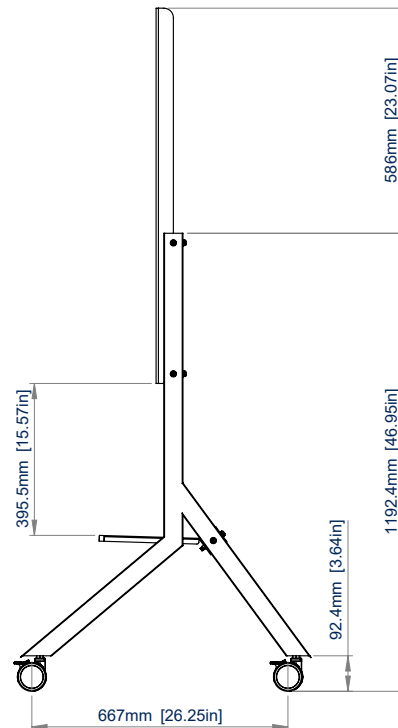

SIDE VIEW

ORDERING INFORMATION

COLOUR	ORDER REF	EAN
Black	BT8546/B	5019318309083

RELATED PRODUCTS

PRODUCT CODE	NAME	DESCRIPTION
BT8545	Interactive Touchscreen Trolley	Designed to mount interactive displays up to 86" and 100kg
BT8508	System X Touchscreen XL Trolley	Designed to mount XL interactive displays up to 120" and 200kg
BT8590	XXL Flat Screen Trolley	Designed to mount screens up to 120" and 130kg
BT8568	Motorised Height Adjustable Trolley	Designed to mount screens up to 86" and 100kg