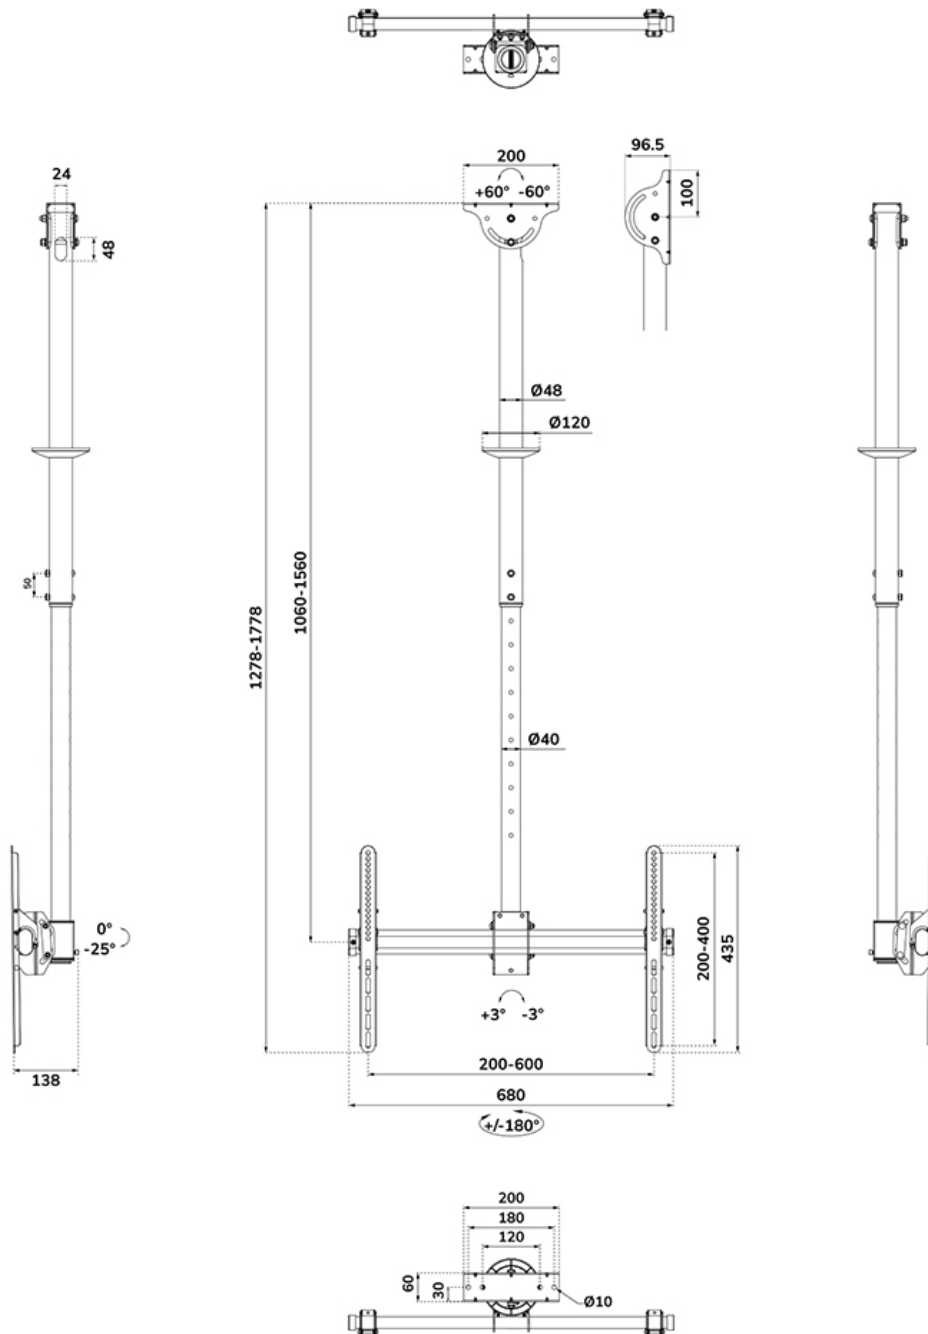

## NEOMOUNTS CL35-440BL16L MONITOR/TV MOUNT CEILING 37-70" - H 106-156 CM

Neomounts

Neomounts

### Neomounts CL35-440BL16L Monitor/TV mount ceiling 1 screen - 37-70" - max 50 kg - VESA 200x200-600x400 - h 106-156 cm - black

The Neomounts CL35-440BL16L is a full motion ceiling mount for flat screens up to 70". The unique tilt (25°) and swivel (360°) technology allows the mount to change to the optimal viewing angle. Level adjustment is available for the perfect installation.

The ceiling mount can be easily adjusted in height from 106 to 156 cm\* and has a weight capacity of 50 kg. The CL35-440BL16L is suitable for screens that meet VESA hole pattern 150x200 to 600x400 mm. A practical cable management system conceals and routes cables from ceiling to screen. The mount features an adjustable mounting angle for sloped ceilings and comes with an additional cover for installation on suspended ceilings.

NEOMOUNTS CL35-440BL16L MONITOR/TV  
MOUNT CEILING 37-70" - H 106-156 CM

Neomounts

Measuring unit: mm