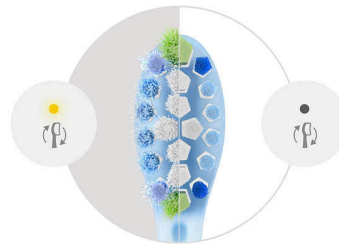

Replacement reminders

Did you know brush heads become less effective after three months? Dental professionals recommend changing your brush head regularly, that's why Philips Sonicare toothbrushes have BrushSync technology. It tracks how often and how hard you brush, then reminds you to replace your brush head once it's time for a new one.

HX9044/87