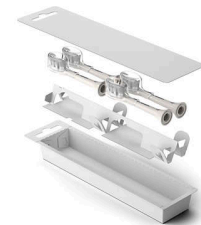

HX9044/87

Click-on design

This brush head is compatible with all Philips Sonicare electric toothbrushes.**** Simply click it on or off for easy replacement and cleaning.

Bio-based plastic

We are working to reduce our use of fossil-fuel-based plastic in our products. That's why 70% of the plastic in this brush head is bio-based.**

Paper-based packaging

All of our brush heads come in paper-based packaging which can be recycled where facilities are available.

Premium Plaque Defence

4 pack brush heads

HX9044/87

Specifications

Design and finishing