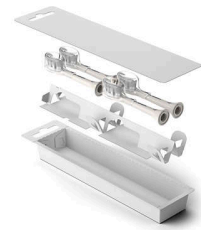

HX9044/88

Click-on design

This brush head is compatible with all Philips Sonicare electric toothbrushes.**** Simply click it on or off for easy replacement and cleaning.

Bio-based plastic

We are working to reduce our use of fossil-fuel-based plastic in our products. That's why 70% of the plastic in this brush head is bio-based.**

Paper-based packaging

All of our brush heads come in paper-based packaging which can be recycled where facilities are available.

Premium Plaque Defence

4 pack brush heads

HX9044/88

Specifications

Design and finishing