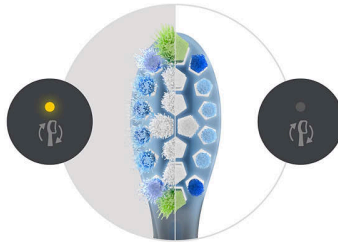

Replacement reminders

Did you know brush heads become less effective after three months? Dental professionals recommend changing your brush head regularly, that's why Philips Sonicare toothbrushes have BrushSync technology. It tracks how often and how hard you brush, then reminds you to replace your brush head once it's time for a new one.

HX9044/88