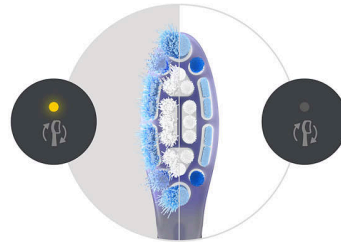

Replacement reminders

Did you know brush heads become less effective after three months? Dental professionals recommend changing your brush head regularly, that's why Philips Sonicare toothbrushes have BrushSync technology. It tracks how often and how hard you brush, then reminds you to replace your brush head once it's time for a new one.

HX9054/88