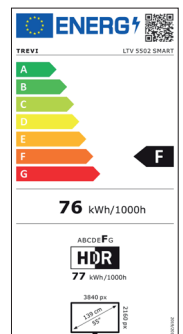

LTV 5502 SMART CODE / EAN

• T 5502SM00 / EAN: 8011000042114

LOGISTIC INFORMATION

Shipping carton: Pcs
Shipping carton size: cm
Unit gross weight: Kg

Unit giftbox size: 130(L) x 10 (P) x 78 (H) cm
Unit size: 122,5 (L) x 7,4 (P) x 75 (H) cm
Colours: Black

Web: www.trevi.it
E-mail: info@trevi.it