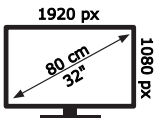

ENERG

JVC

LT-32VRF345I

26 kWh/1000h

ABCDEF **G**

45 kWh/1000h

50735841