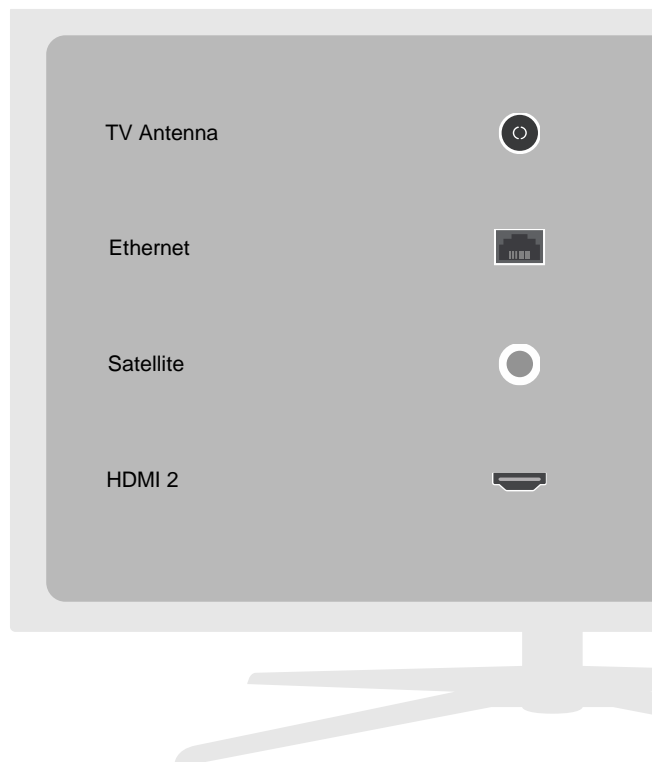

JVC - FIRE TV - HD READY

MODEL NAME LT-32VRH34IW

EAN CODE 4975769484490

JVC

CONNECTIVITY

BACK

SIDE

fire tv

alexa built-in

Il TV LT-32VRH34IW is a Fire TV. Easy-to-use and intuitive, it provides you with access to a wide variety of streaming services and apps, enabling you to live an outstanding entertainment experience.

MODEL NAME LT-32VRH34IW

EAN CODE 4975769484490

JVC

MAIN FEATURES

Screen size (inches & cm)	32" 81 cm
Resolution	1366 x 768
Panel Type	DLED
Smart TV	YES
Contrast Ratio	1200:1
Brightness Level	250
Response Time	8 ms
OSD	FireTV
Type	HD DVB-T2/C/S2
Decoder HEVC (H.265)	YES
EPG (Electronic Program Guide)	YES
Automatic Research	YES
Program Storage Capacity (Digital S/S2)	200
Program Storage Capacity (Digital T/T2/C)	1000
HDMI™	YES
USB	YES
Component Input (YPbPr)	NO
Composite Video/Audio Input	NO
Ethernet	YES