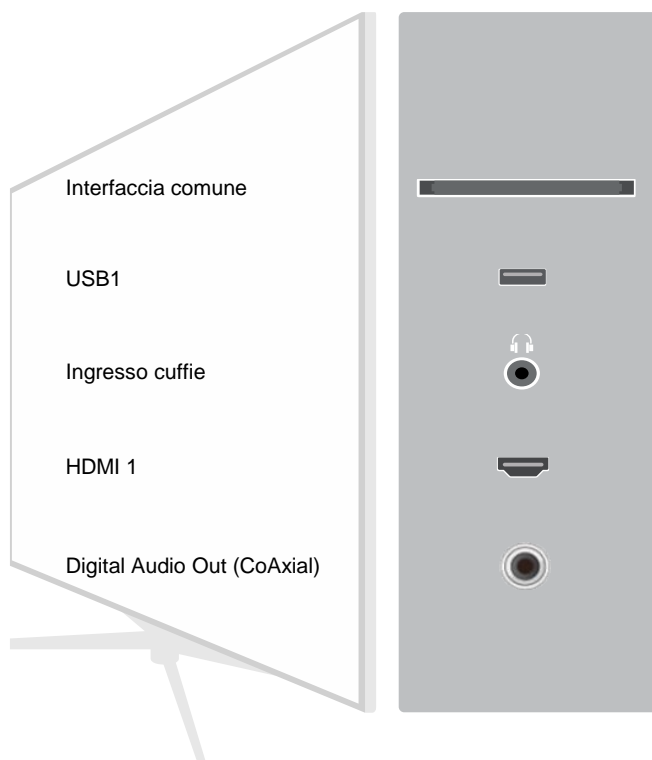

JVC - FIRE TV - HD READY

MODEL NAME LT-32VRH34IW

EAN CODE 4975769484490

JVC

CONNECTIVITY

BACK

SIDE

fire tv

alexa built-in

Il TV LT-32VRH34IW is a Fire TV. Easy-to-use and intuitive, it provides you with access to a wide variety of streaming services and apps, enabling you to live an outstanding entertainment experience.

With Built-In Alexa, the research of your favourite channels, apps and many more will become easy, straight through voice command.

CERTIFICATIONS

DVB T2

HDR 10

CI+

DV395

DOLBY VISION

Bluetooth

MODEL NAME LT-32VRH34IW

EAN CODE 4975769484490

JVC

MAIN FEATURES

Screen size (inches & cm)	32" 81 cm
Resolution	1366 x 768
Panel Type	DLED
Smart TV	YES
Contrast Ratio	1200:1
Brightness Level	250
Response Time	8 ms
OSD	FireTV
Type	HD DVB-T2/C/S2
Decoder HEVC (H.265)	YES
EPG (Electronic Program Guide)	YES
Automatic Research	YES
Program Storage Capacity (Digital S/S2)	200
Program Storage Capacity (Digital T/T2/C)	1000
HDMI™	YES
USB	YES
Component Input (YPbPr)	NO
Composite Video/Audio Input	NO
Ethernet	YES