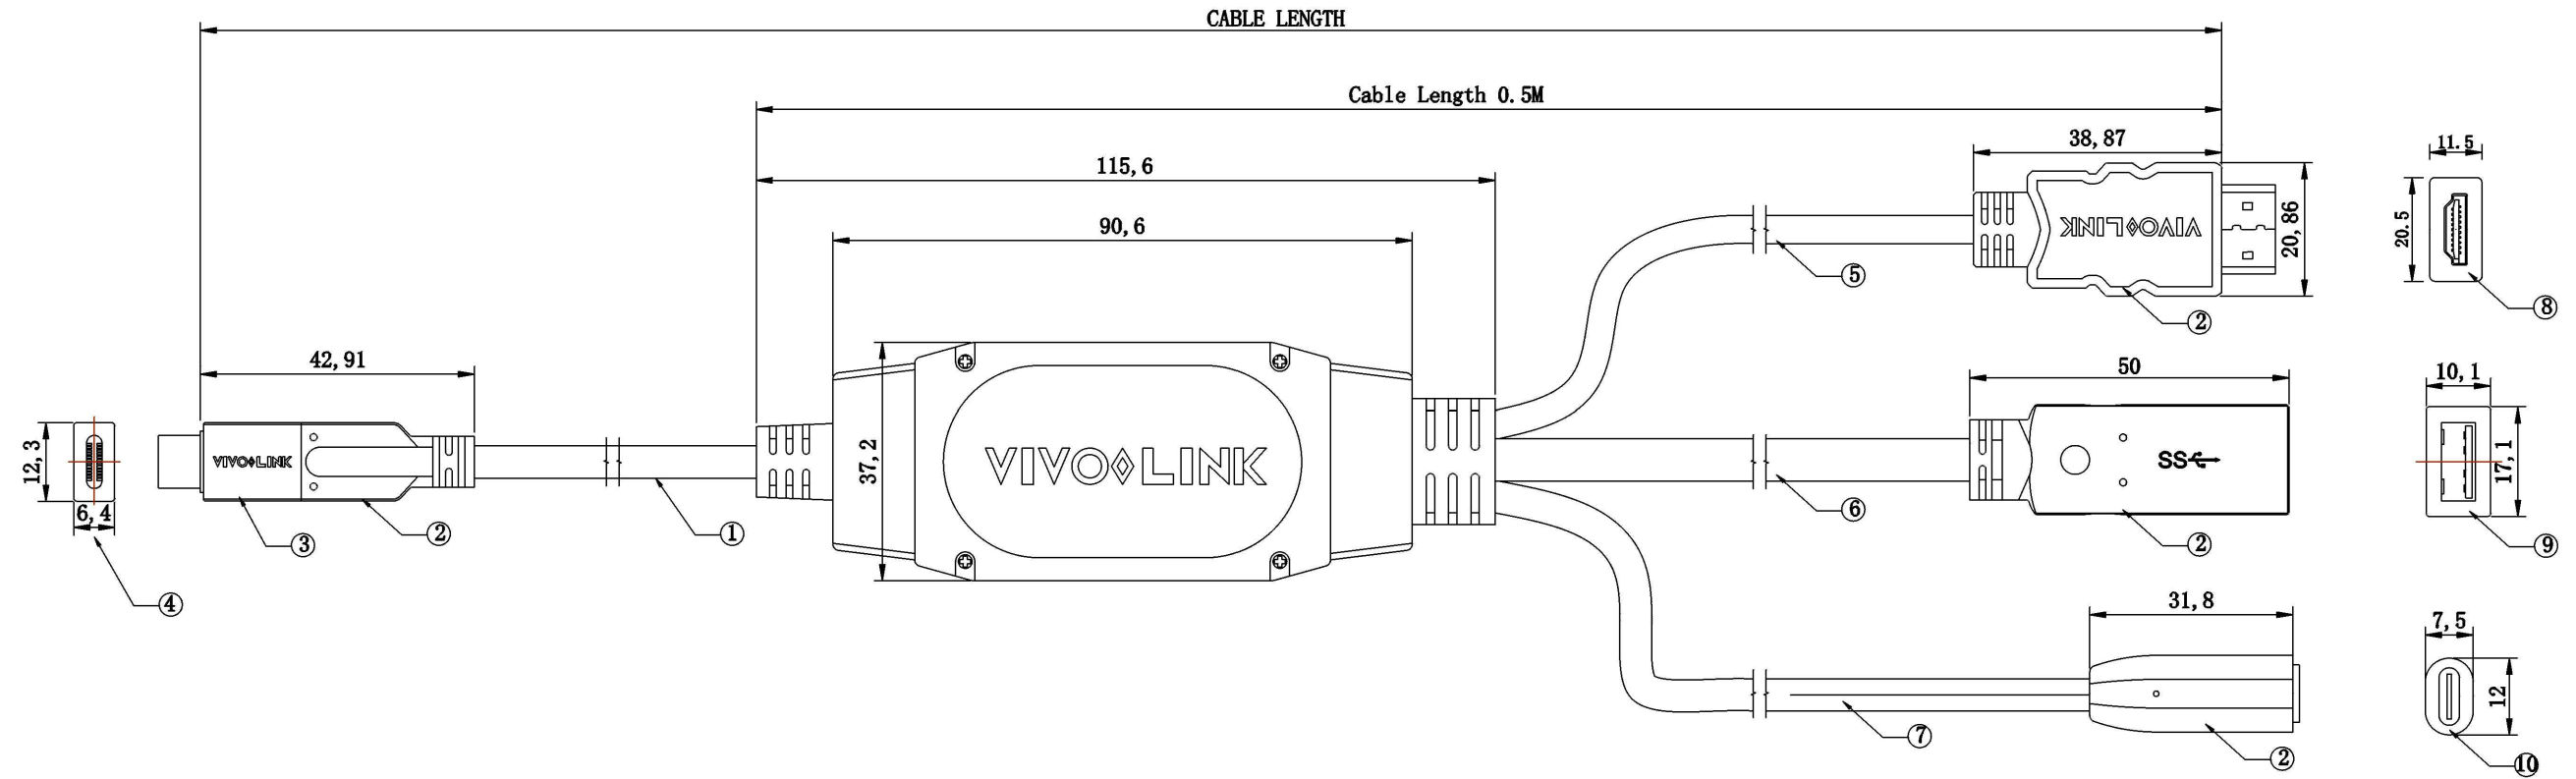

RoHS

REV.	DESCRIPTION	DATE
A		2024-06-26
B		

NO.	SPECIFICATION
①	USB-C CABLE
②	METAL MOULDING
③	METAL HEAD
④	USB-C MALE CONNECTOR
⑤	HDMI 30AWG CABLE
⑥	USB 3.0 CABLE
⑦	POWER CABLE
⑧	HDMI MALE CONNECTOR
⑨	USB 3.0 TYPE-A FEMALE CONNECTOR
⑩	USB-C FEMALE CONNECTOR (POWER CHARGE ONLY)

ITEM NO.	LENGTH (M)
PROUSBCHDMIUSB3-5	5
PROUSBCHDMIUSB3-7.5	7.5

CABLE SPECIFICATION

USB-C CABLE	HDMI 30AWG CABLE	USB 3.0 CABLE	POWER CABLE
<ul style="list-style-type: none"> OUTER JACKET: BLACK TPE ODϕ6.5\pm0.15mm BRAIDING: 96/0.10TC SHIELDING: 15\times0.025mmAL SHIELDING: 6\times0.01mmTFLA\times0.025mmAL SIGNAL WIRE: (1/0.41C\times1P)\times4 FPEϕ1.18mm SIGNAL WIRE: 1/0.25C\times4C FPEϕ0.6mm SIGNAL WIRE: 1/0.32C\times1P FPEϕ1.0mm SHIELDING: 6\times0.01mmTFLA\times0.025mmAL POWER WIRE: 14/0.20TC\times4C PVCϕ1.0mm DRAIN WIRE: 14/0.20TC 	<ul style="list-style-type: none"> OUTER JACKET: BLACK PVC ODϕ6.0\pm0.15mm BRAIDING: 64/0.12AM SIGNAL WIRE: 1/0.25C\times PEϕ0.6 SHIELDING: 15\times0.025mmAL SHIELDING: 6\times0.025mmAL POAEMD PE WIRE: 1/0.25C\times FPEϕ0.7 DRAIN WIRE: 1/0.25C\times 	<ul style="list-style-type: none"> OUTER JACKET: BLACK PVC ODϕ6.2\pm0.15mm BRAIDING: 96/0.12AM SHIELDING: 17\times0.025mmAL POAEMD PE WIRE: 14/0.12C PEϕ1.3 DRAIN WIRE: 7/0.12TC SIGNAL WIRE: 1/0.41BC FPEϕ1.18 SHIELDING: 8\times0.025mmAL SIGNAL WIRE: 1/0.41BC FPEϕ1.8 DRAIN WIRE: 1/0.32BC 	<ul style="list-style-type: none"> OUTER JACKET: BLACK TPE ODϕ6.0\pm0.15mm BRAIDING: 48/0.12AM SHIELDING: 12\times0.025mmAL SHIELDING: 6\times0.01mmTFLA\times0.025mmAL SIGNAL WIRE: (1/0.41C\times1P)\times4 FPEϕ1.18mm POWER WIRE: 14/0.20TC\times4C PVCϕ1.0mm

TITLE	USB-C TO HDMI+USB3.0+USB-C POWER CHARGING		
DRAWING NO		DRAWER	001
REV.	A	CHECKED	
		APPROVED	