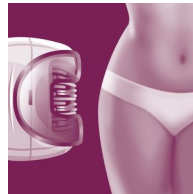

Massage attachment

Gently vibrating massage bar stimulates and soothes the skin for a pleasant epilation process.

Gentle tweezing discs

This epilator has gentle tweezing discs to remove hair without pulling the skin.

Cordless

Up to 30 minutes wirefree epilation, quick 1-hour recharge

Two speed settings

This epilator has two speed settings. Speed 1 for extra gentle epilation and speed 2 for extra efficient epilation

Sensitive area cap

This epilator has a sensitive area cap. Specifically adapted for more sensitive skin, allowing for gentle epilation in delicate areas

Washable head

The head can be detached and cleaned under running water for better hygiene.