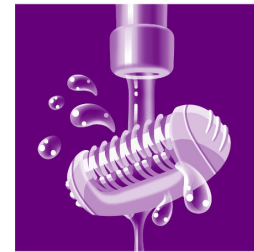

Washable head

The head can be detached and cleaned under running water for better hygiene.

asimpleswitch.com

Philips Green Logo

Philips Green Products can reduce costs, energy consumption and CO2 emissions. How? They offer a significant environmental improvement in one or more of the Philips Green Focal Areas — Energy efficiency, Packaging, Hazardous substances, Weight, Recycling and disposal and Lifetime reliability.