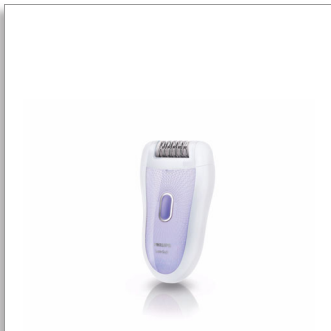

Philips SatinSoft  
Epilator

**SkinCare system**  
Cordless

HP6520/01

### Epilator with Skin Care System

Philips SatinSoft epilator with skin care system protects the skin against pulling and maximises hygiene. Cordless and rechargeable, for comfortable use wherever you want. Includes a sensitive area cap.

#### **Beautiful skin**

- Exfoliation brush to reveal even more radiant skin.
- Vibrating massage bar stimulates your skin

## Gentle tweezing discs

This epilator has gentle tweezing discs to remove hair without pulling the skin.