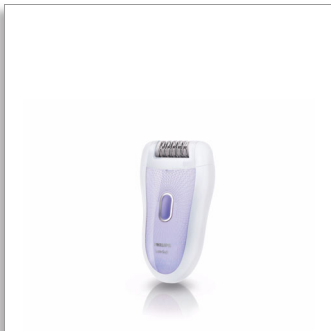

Philips SatinSoft  
Epilator

**SkinCare system**  
Cordless

HP6520/01

### Epilator with Skin Care System

Philips SatinSoft epilator with skin care system protects the skin against pulling and maximizes hygiene. Cordless & rechargeable, for a comfortable use wherever you want. Includes a sensitive area cap.

#### **Beautiful skin**

- Advanced technology: Hypo-allergenic and silver-ion discs
- Exfoliation brush to reveal even more radiant skin.
- Vibrating massage bar stimulates your skin

## Gentle tweezing discs

This epilator has gentle tweezing discs to remove hair without pulling the skin.