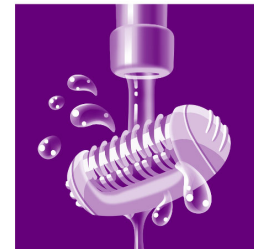

## Exfoliation brush

Unique Philips design which contains hypo-allergenic bristles for optimal hygiene, fits perfectly in your hand for optimal handling in all conditions and can be used wet & dry.

## Washable head

The head can be detached and cleaned under running water for better hygiene.