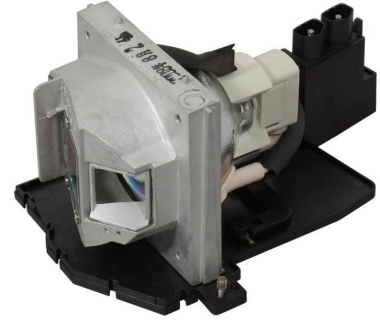

MPN: ML10469

Projector Lamp for LG 200 Watt, 2000 Hours DS-125, DX-125, DX-130, DX-325

CoreParts offer a wide range of good Quality Projector Lamps for competitive prices, all manufactured by high quality, certified and trusted suppliers.

- High Quality
- Tested and certified
- Matching Performance
- Reliable with 12 months Warranty

Specifications

Features	Brand compatibility	LG
	Bulb power	200 W
	Compatibility	LG DS-125, DX-125, DX-130, DX-325
	Service life of lamp	2000 h
Technical details	Quantity per pack	1 pc(s)
Vendor information	Brand Name	CoreParts
	Warranty	1 Year(s)
Weight & dimensions	Package type	Box