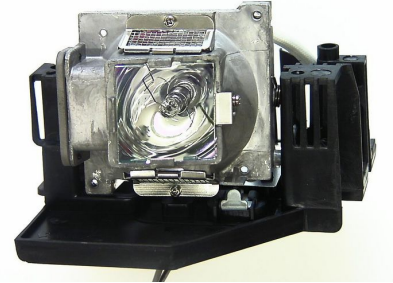

MPN: ML10830

Projector Lamp for ViewSonic 230 Watt, 2000 Hours PJ568D, PJ588D

CoreParts offer a wide range of good Quality Projector Lamps for competitive prices, all manufactured by high quality, certified and trusted suppliers.

- High Quality
- Tested and certified
- Matching Performance
- Reliable with 12 months Warranty

Specifications

Features	Brand compatibility	Viewsonic
	Bulb power	230 W
	Compatibility	ViewSonic PJ568D, PJ588D
	Service life of lamp	2000 h
Technical details	Quantity per pack	1 pc(s)
Vendor information	Brand Name	CoreParts
	Warranty	1 Year(s)
Weight & dimensions	Package type	Box