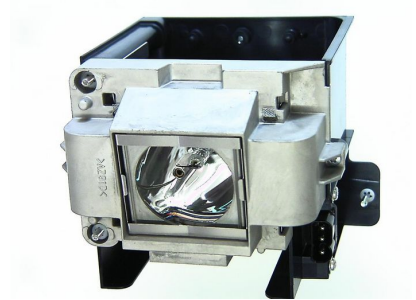

MPN: ML12105

Projector Lamp for Mitsubishi 2000 hours, 330 Watt Fit for Mitsubishi Projector WD3300U, WD3300, XD3200U

CoreParts offer a wide range of good Quality Projector Lamps for competitive prices, all manufactured by high quality, certified and trusted suppliers.

- High Quality
- Tested and certified
- Matching Performance
- Reliable with 12 months Warranty

Specifications

Features	Brand compatibility	Mitsubishi Electric
	Bulb power	330 W
	Compatibility	XD3200U, XD3500U
	Service life of lamp	2000 h
Technical details	Quantity per pack	1 pc(s)
Vendor information	Brand Name	CoreParts
	Warranty	1 Year(s)
Weight & dimensions	Package type	Box