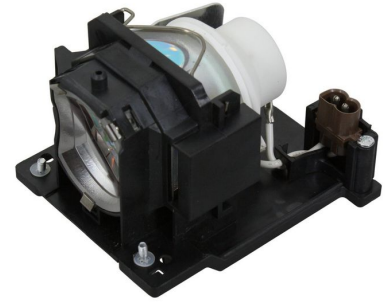

MPN: ML12202

Projector Lamp for Hitachi 180 Watt, 3000 Hours fit for Hitachi Projector CP-AW100N, CP-D10, CP-DW10N, ED-AW100N, ED-AW110N

CoreParts offer a wide range of good Quality Projector Lamps for competitive prices, all manufactured by high quality, certified and trusted suppliers.

- High Quality
- Tested and certified
- Matching Performance
- Reliable with 12 months Warranty

Specifications

Features	Brand compatibility	Hitachi
	Bulb power	180 W
	Compatibility	CP-D10, ED-AW100N, ED-D10N, CP-AW100N, ED-D11N, CP-DW10N, ED-AW110N
	Service life of lamp	3000 h
Technical details	Quantity per pack	1 pc(s)
Vendor information	Brand Name	CoreParts
	Warranty	1 Year(s)
Weight & dimensions	Package type	Box