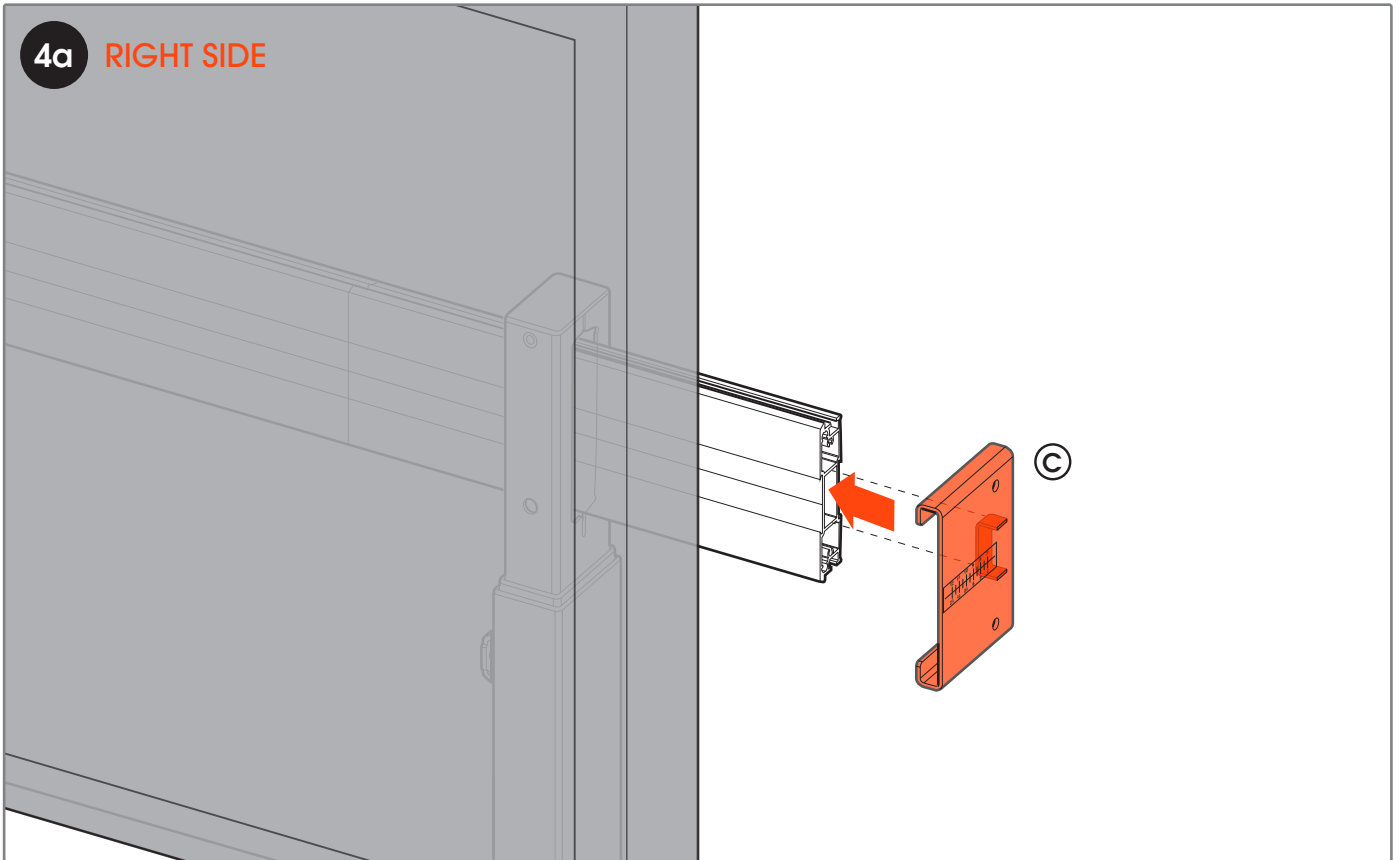

Mounting Instructions	3
Contact Details	20

3

5a RIGHT SIDE

5b RIGHT SIDE
high adjustment

5c RIGHT SIDE
vertical leveling

6a LEFT SIDE

6b LEFT SIDE

7a LEFT SIDE

ALIGN THE FRONT OF THE TUBE WITH THE FRONT OF THE SCREEN

PLEASE NOTE: THE SCALE MUST BE THE SAME AS ON THE OTHER SIDE

1

FIX HAND TIGHT

3

10 HORIZONTAL ADJUSTMENT
left + right

11 OPTION-1
left + right

11 OPTION-2
left + right