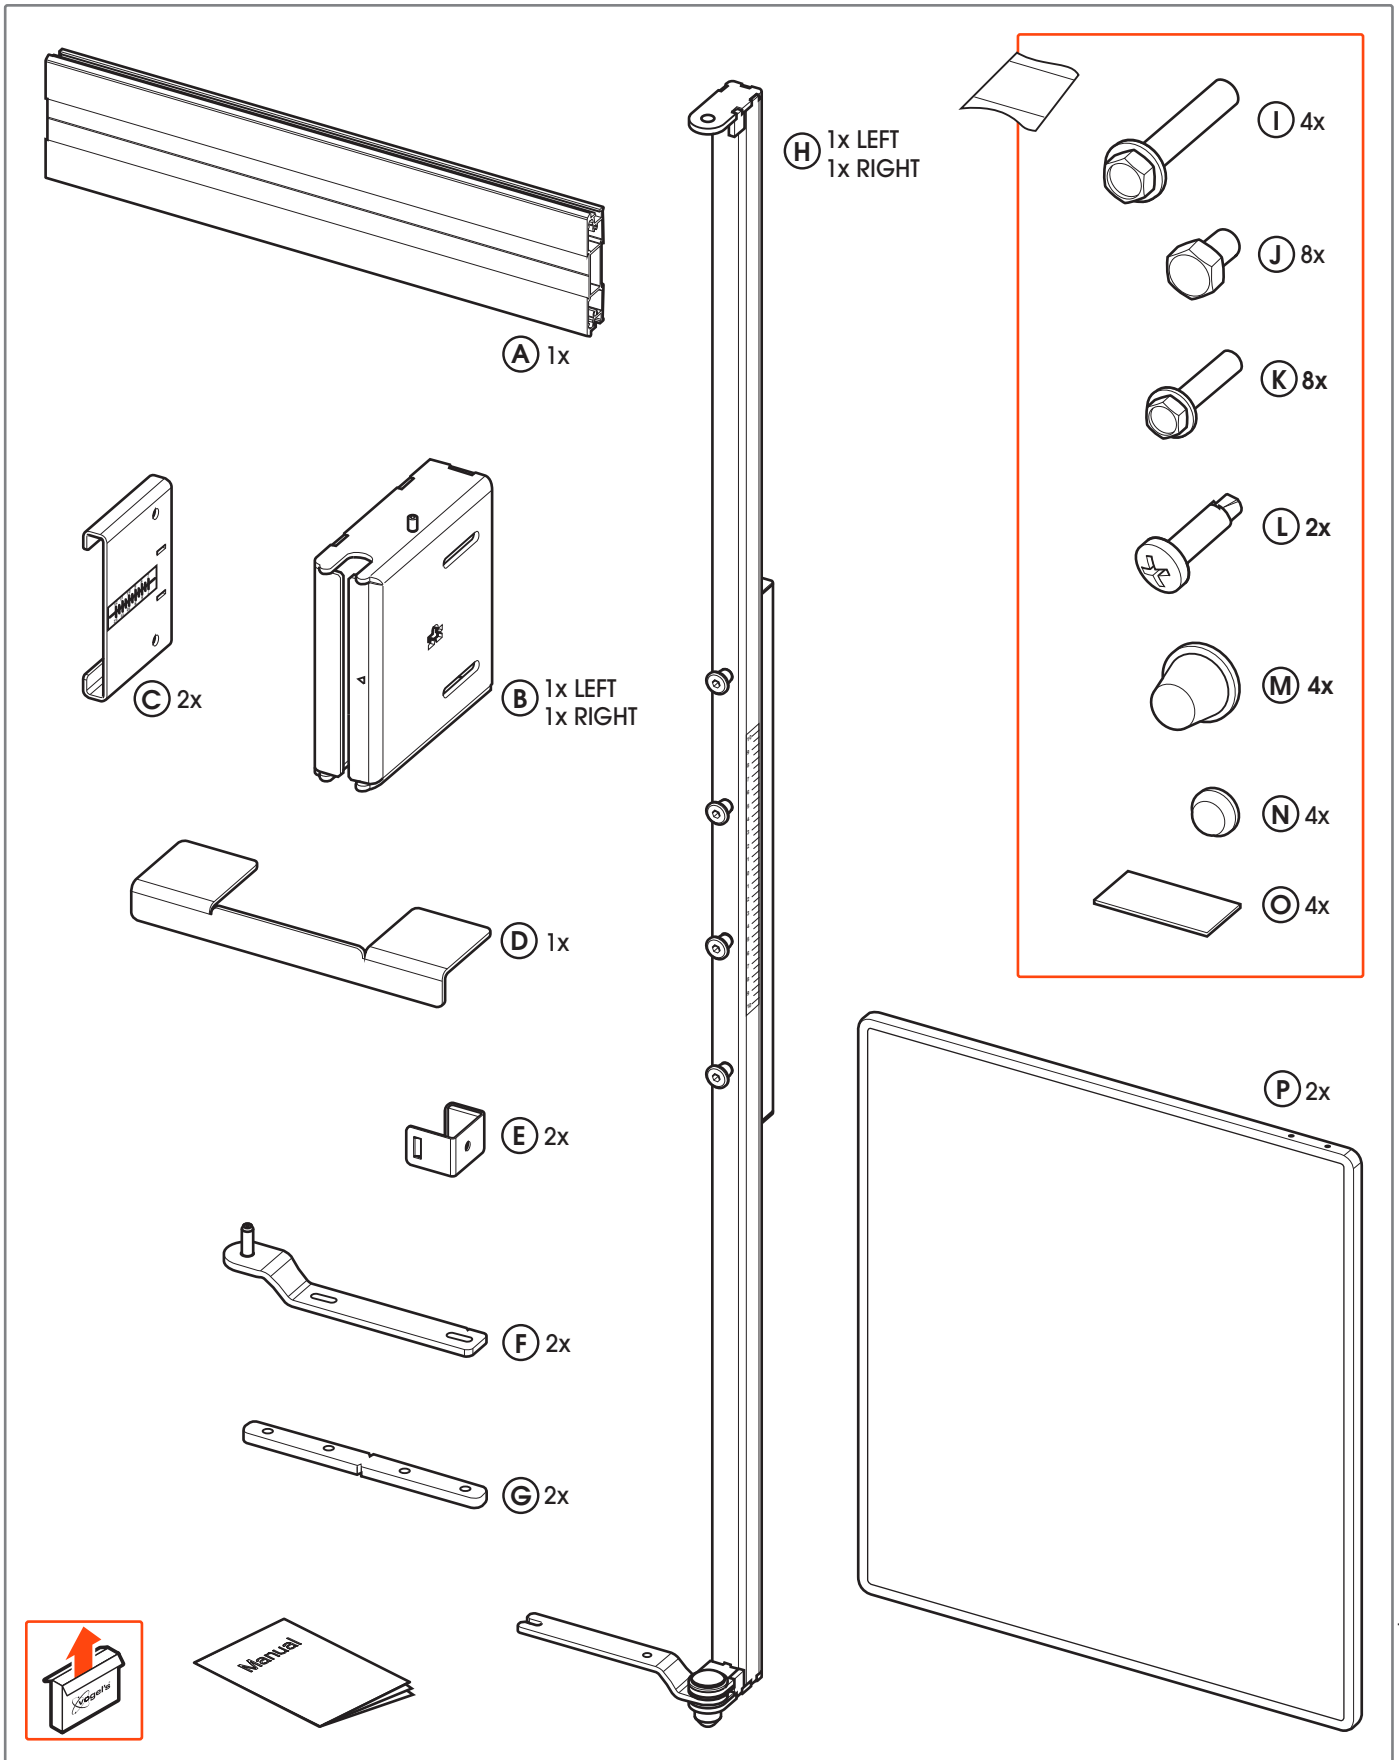

RISE

Whiteboard set

WBS65

WBS75

WBS86

Installation Manual

EN	Product manual
DE	Produkthandbuch
FR	Manuel de produit
NL	Producthandleiding

CONTENTS

Mounting Instructions	3
Contact Details	20

3

5a RIGHT SIDE

5b RIGHT SIDE
high adjustment

5c RIGHT SIDE
vertical leveling

6a LEFT SIDE

6b LEFT SIDE

7a LEFT SIDE

ALIGN THE FRONT OF THE TUBE WITH THE FRONT OF THE SCREEN

PLEASE NOTE: THE SCALE MUST BE THE SAME AS ON THE OTHER SIDE

1

FIX HAND TIGHT

3

10 HORIZONTAL ADJUSTMENT
left + right

11 OPTION-1
left + right

11 OPTION-2
left + right