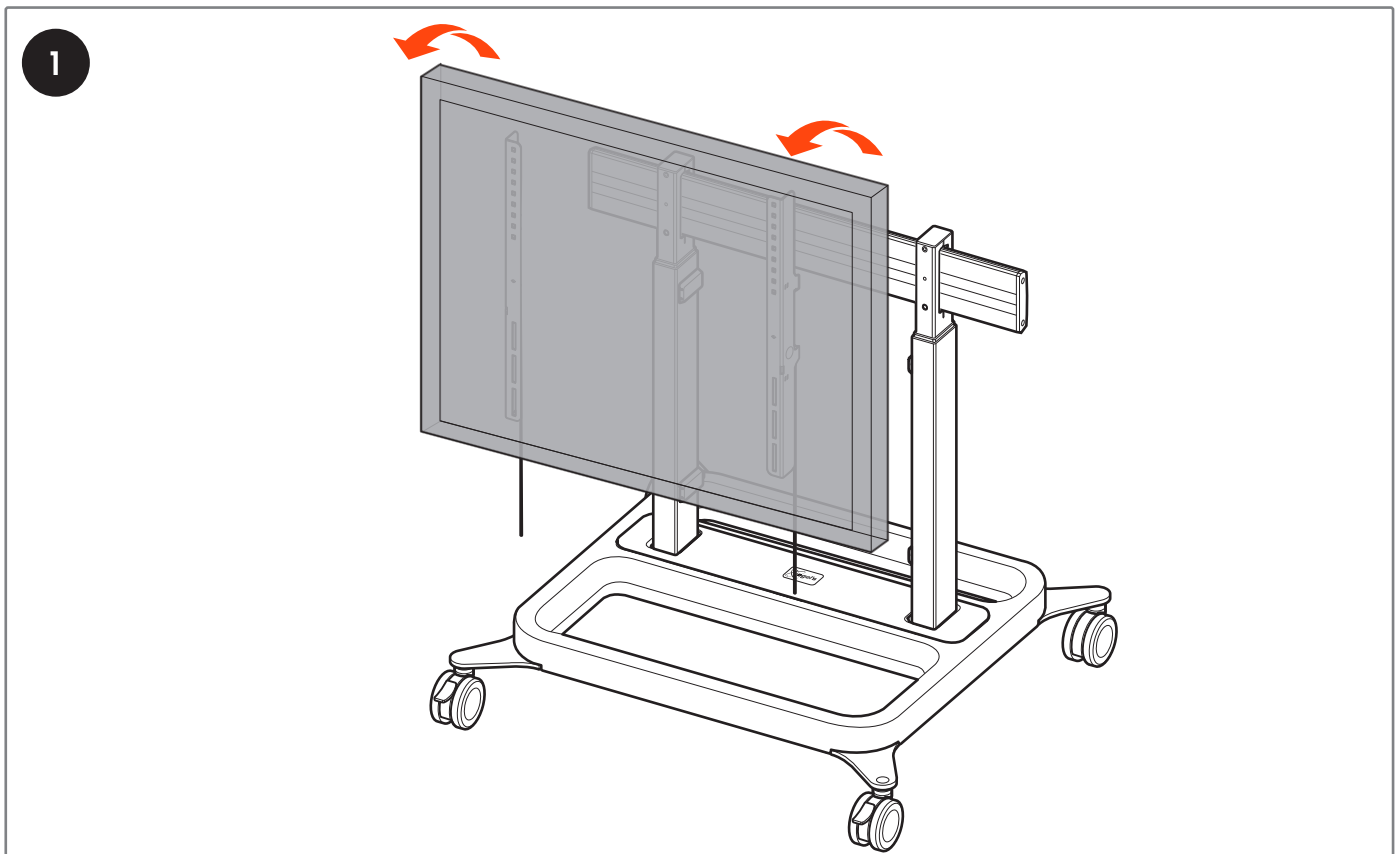

RISE

Whiteboard set

WBS65

WBS75

WBS86

Installation Manual

EN	Product manual
DE	Produkthandbuch
FR	Manuel de produit
NL	Producthandleiding

CONTENTS

Mounting Instructions	3
Contact Details	20

3

5a RIGHT SIDE

5b RIGHT SIDE
high adjustment

5c RIGHT SIDE
vertical leveling

6a LEFT SIDE

6b LEFT SIDE

7a LEFT SIDE

ALIGN THE FRONT OF THE TUBE WITH THE FRONT OF THE SCREEN

PLEASE NOTE: THE SCALE MUST BE THE SAME AS ON THE OTHER SIDE

1

FIX HAND TIGHT

3

10 HORIZONTAL ADJUSTMENT
left + right

11 OPTION-1
left + right

11 OPTION-2
left + right