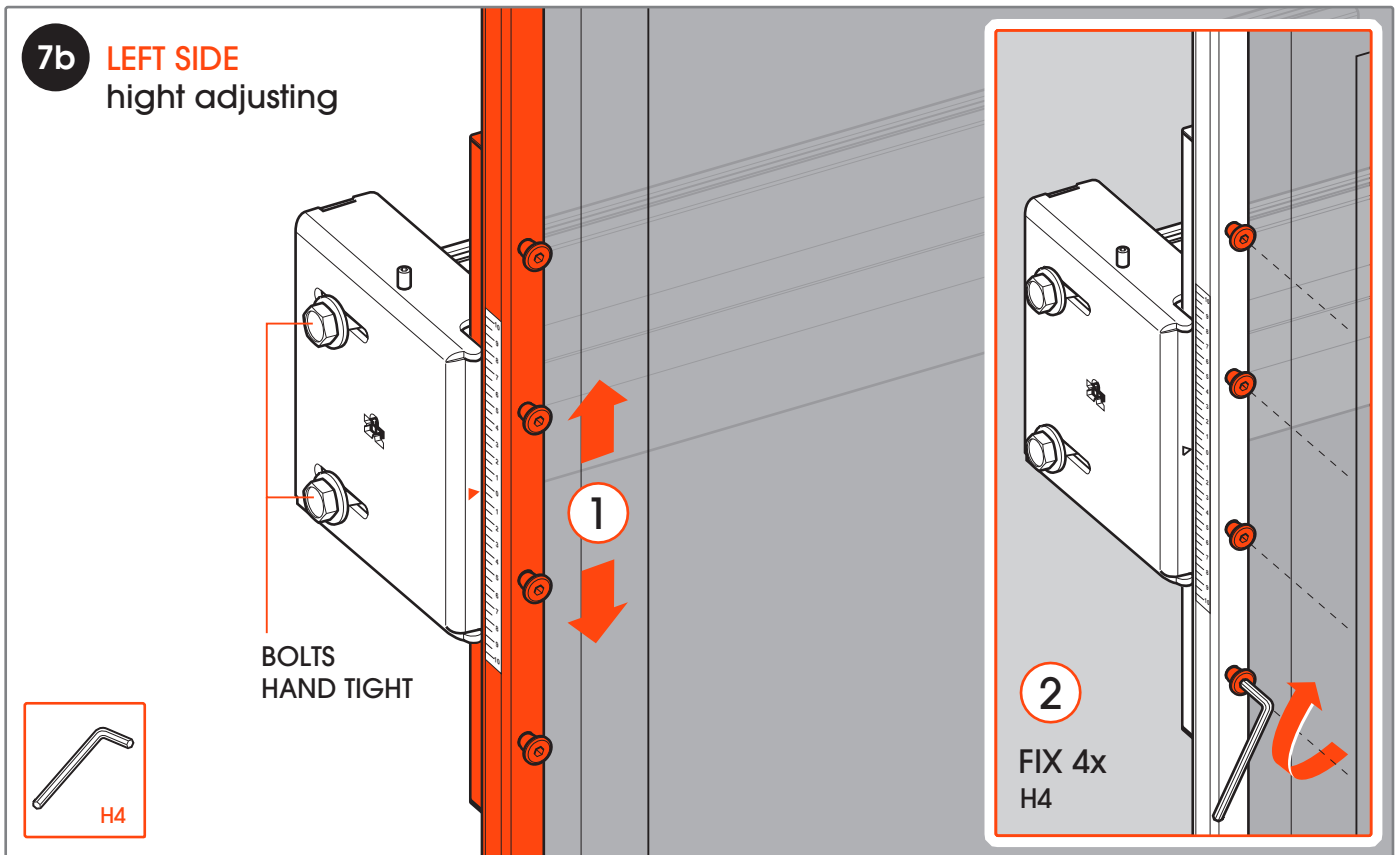

Mounting Instructions	3
Contact Details	20

3

5a RIGHT SIDE

5b RIGHT SIDE
high adjustment

5c RIGHT SIDE
vertical leveling

6a LEFT SIDE

6b LEFT SIDE

7a LEFT SIDE

ALIGN THE FRONT OF THE TUBE WITH THE FRONT OF THE SCREEN

PLEASE NOTE: THE SCALE MUST BE THE SAME AS ON THE OTHER SIDE

1

FIX HAND TIGHT

3

10 HORIZONTAL ADJUSTMENT
left + right

11 OPTION-1
left + right

11 OPTION-2
left + right