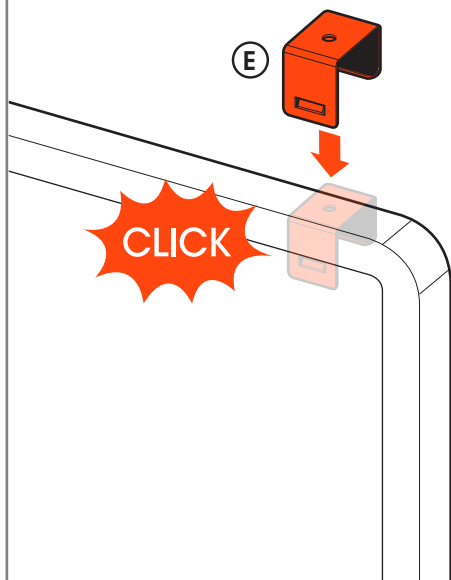

ALIGN THE FRONT OF THE TUBE WITH THE FRONT OF THE SCREEN

PLEASE NOTE: THE SCALE MUST BE THE SAME AS ON THE OTHER SIDE

1

FIX HAND TIGHT

3

10 HORIZONTAL ADJUSTMENT
left + right

11 OPTION-1
left + right

11 OPTION-2
left + right