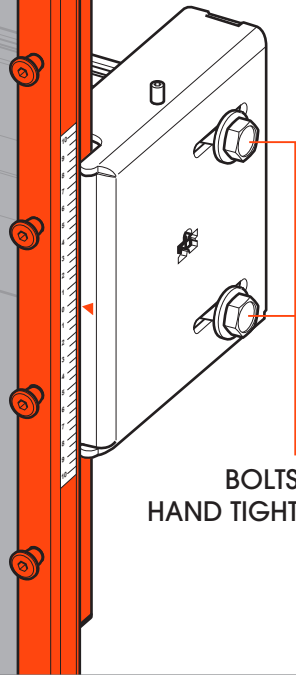

Mounting Instructions	3
Contact Details	20

3

5a RIGHT SIDE

5b RIGHT SIDE
high adjustment

5c RIGHT SIDE
vertical leveling

6a LEFT SIDE

6b LEFT SIDE

7a LEFT SIDE

ALIGN THE FRONT OF THE TUBE WITH THE FRONT OF THE SCREEN

PLEASE NOTE: THE SCALE MUST BE THE SAME AS ON THE OTHER SIDE

1

FIX HAND TIGHT

3

10 HORIZONTAL ADJUSTMENT
left + right

11 OPTION-1
left + right

11 OPTION-2
left + right