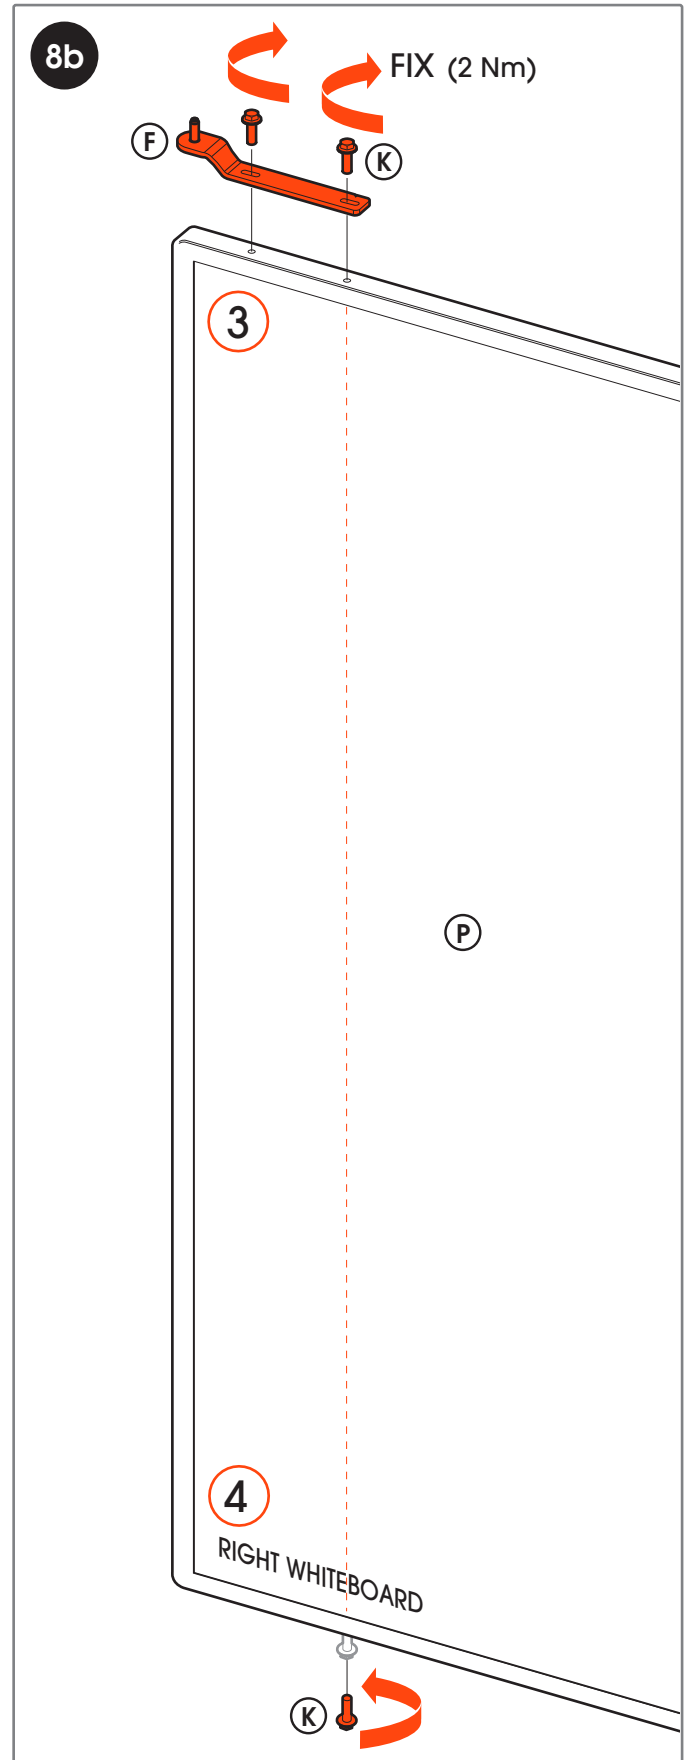

Mounting Instructions	3
Contact Details	20

3

5a RIGHT SIDE

5b RIGHT SIDE
high adjustment

5c RIGHT SIDE
vertical leveling

6a LEFT SIDE

6b LEFT SIDE

7a LEFT SIDE

ALIGN THE FRONT OF THE TUBE WITH THE FRONT OF THE SCREEN

PLEASE NOTE: THE SCALE MUST BE THE SAME AS ON THE OTHER SIDE

1

FIX HAND TIGHT

3

10 HORIZONTAL ADJUSTMENT
left + right

11 OPTION-1
left + right

11 OPTION-2
left + right