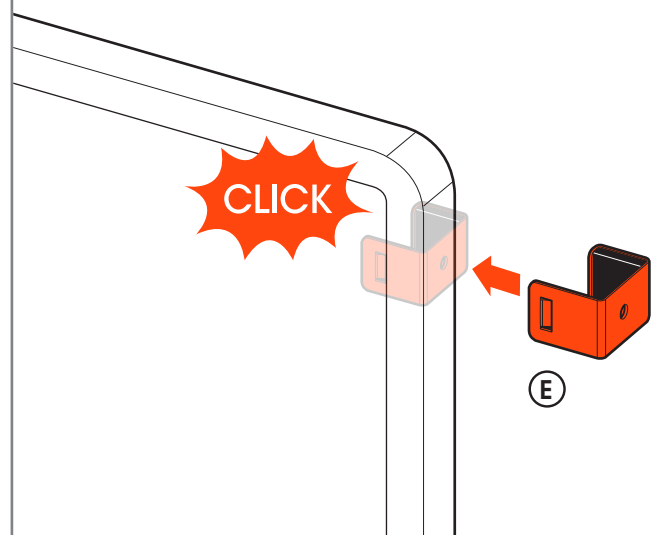

Mounting Instructions	3
Contact Details	20

3

5a RIGHT SIDE

5b RIGHT SIDE
high adjustment

5c RIGHT SIDE
vertical leveling

6a LEFT SIDE

6b LEFT SIDE

7a LEFT SIDE

ALIGN THE FRONT OF THE TUBE WITH THE FRONT OF THE SCREEN

PLEASE NOTE: THE SCALE MUST BE THE SAME AS ON THE OTHER SIDE

1

FIX HAND TIGHT

3

10 HORIZONTAL ADJUSTMENT
left + right

11 OPTION-1
left + right

11 OPTION-2
left + right