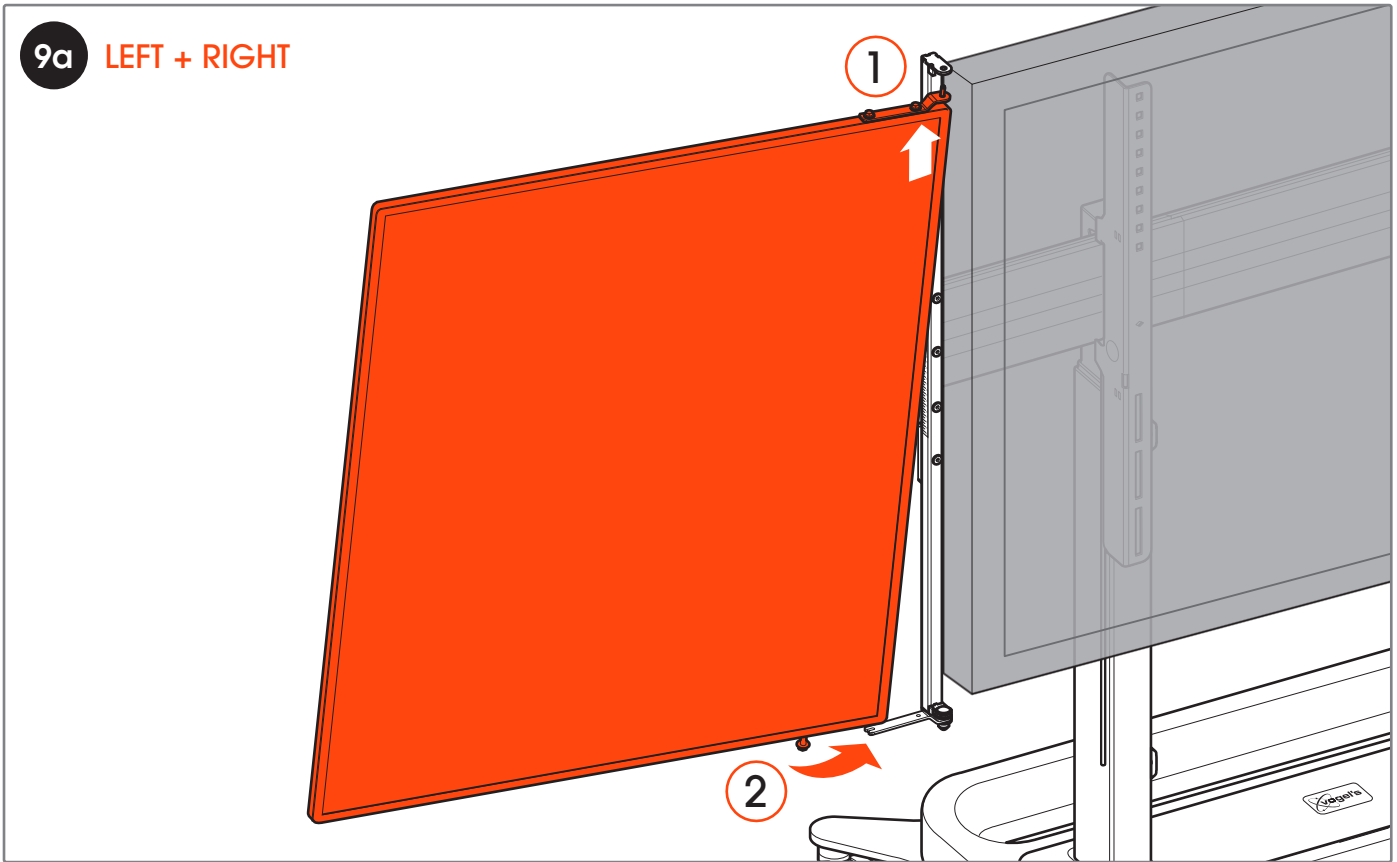

ALIGN THE FRONT OF THE TUBE WITH THE FRONT OF THE SCREEN

PLEASE NOTE: THE SCALE MUST BE THE SAME AS ON THE OTHER SIDE

1

FIX HAND TIGHT

3

10 HORIZONTAL ADJUSTMENT
left + right

11 OPTION-1
left + right

11 OPTION-2
left + right