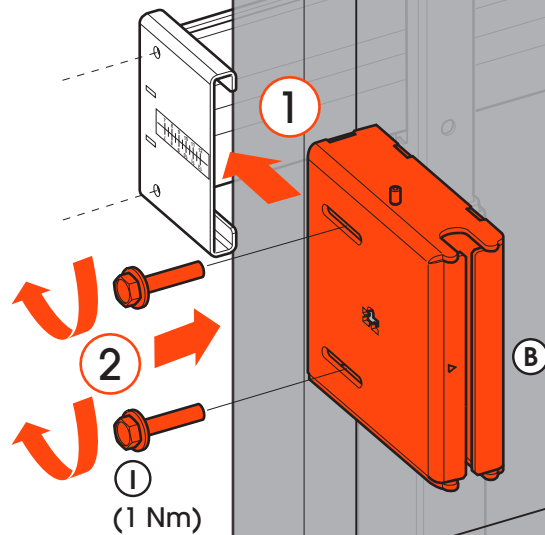

Mounting Instructions	3
Contact Details	20

3

5a RIGHT SIDE

5b RIGHT SIDE
high adjustment

5c RIGHT SIDE
vertical leveling

6a LEFT SIDE

6b LEFT SIDE

7a LEFT SIDE

ALIGN THE FRONT OF THE TUBE WITH THE FRONT OF THE SCREEN

PLEASE NOTE: THE SCALE MUST BE THE SAME AS ON THE OTHER SIDE

1

FIX HAND TIGHT

3

10 HORIZONTAL ADJUSTMENT
left + right

11 OPTION-1
left + right

11 OPTION-2
left + right