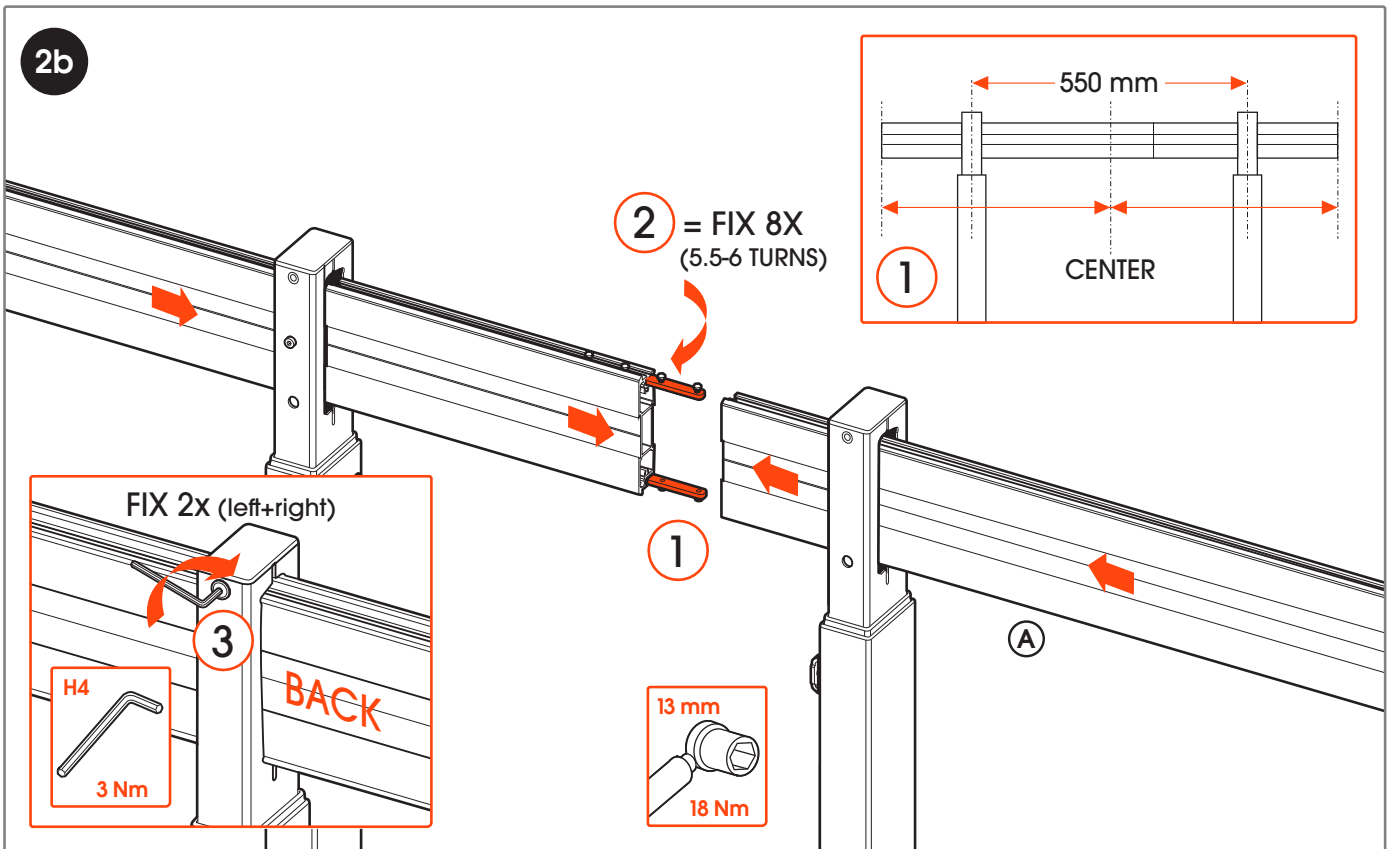

Mounting Instructions	3
Contact Details	20

3

5a RIGHT SIDE

5b RIGHT SIDE
high adjustment

5c RIGHT SIDE
vertical leveling

6a LEFT SIDE

6b LEFT SIDE

7a LEFT SIDE

ALIGN THE FRONT OF THE TUBE WITH THE FRONT OF THE SCREEN

PLEASE NOTE: THE SCALE MUST BE THE SAME AS ON THE OTHER SIDE

1

FIX HAND TIGHT

3

10 HORIZONTAL ADJUSTMENT
left + right

11 OPTION-1
left + right

11 OPTION-2
left + right