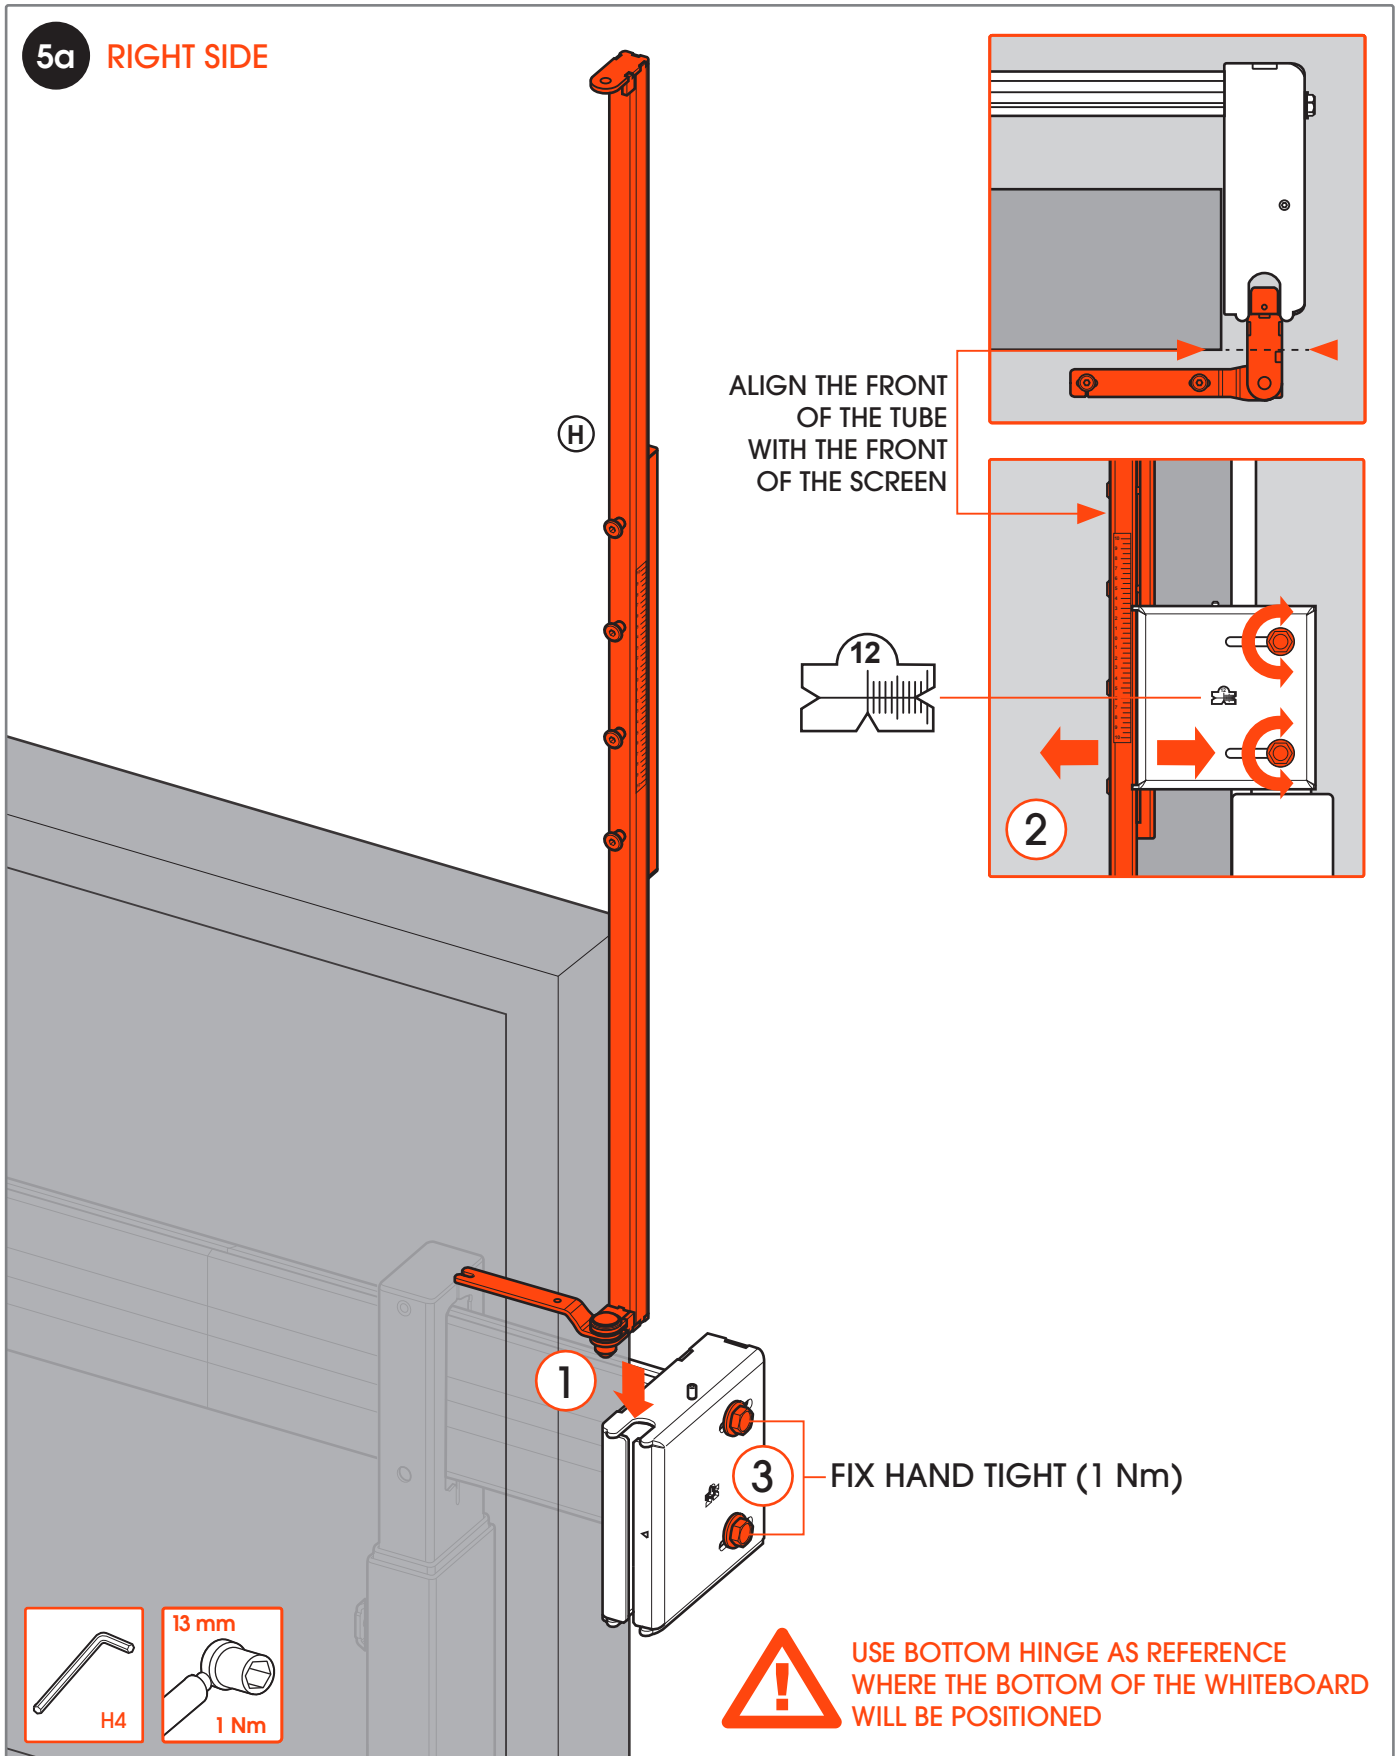

Mounting Instructions	3
Contact Details	20

3

5a RIGHT SIDE

5b RIGHT SIDE
high adjustment

5c RIGHT SIDE
vertical leveling

6a LEFT SIDE

6b LEFT SIDE

7a LEFT SIDE

ALIGN THE FRONT OF THE TUBE WITH THE FRONT OF THE SCREEN

PLEASE NOTE: THE SCALE MUST BE THE SAME AS ON THE OTHER SIDE

1

FIX HAND TIGHT

3

10 HORIZONTAL ADJUSTMENT
left + right

11 OPTION-1
left + right

11 OPTION-2
left + right