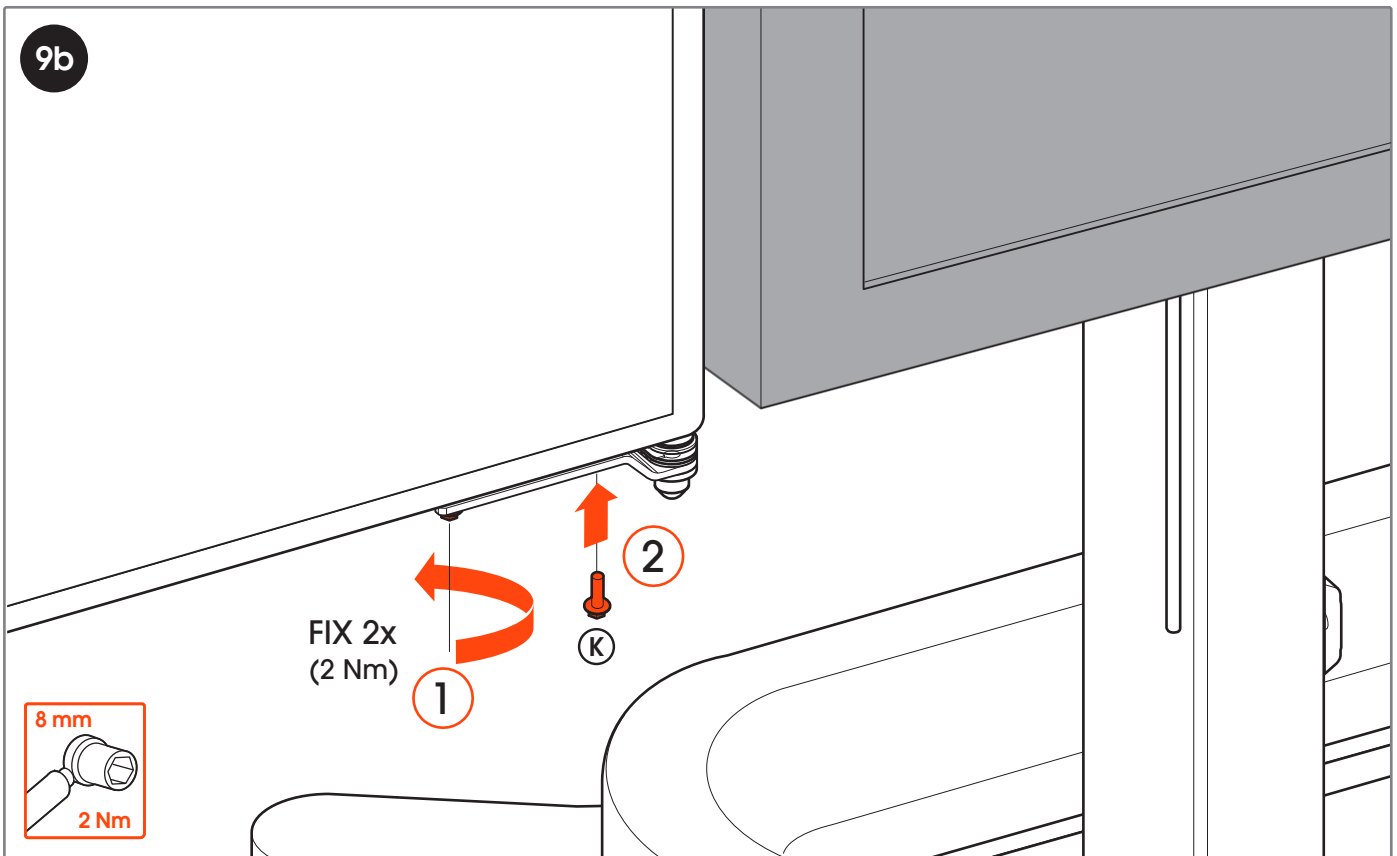

ALIGN THE FRONT OF THE TUBE WITH THE FRONT OF THE SCREEN

PLEASE NOTE: THE SCALE MUST BE THE SAME AS ON THE OTHER SIDE

1

FIX HAND TIGHT

3

10 HORIZONTAL ADJUSTMENT
left + right

11 OPTION-1
left + right

11 OPTION-2
left + right