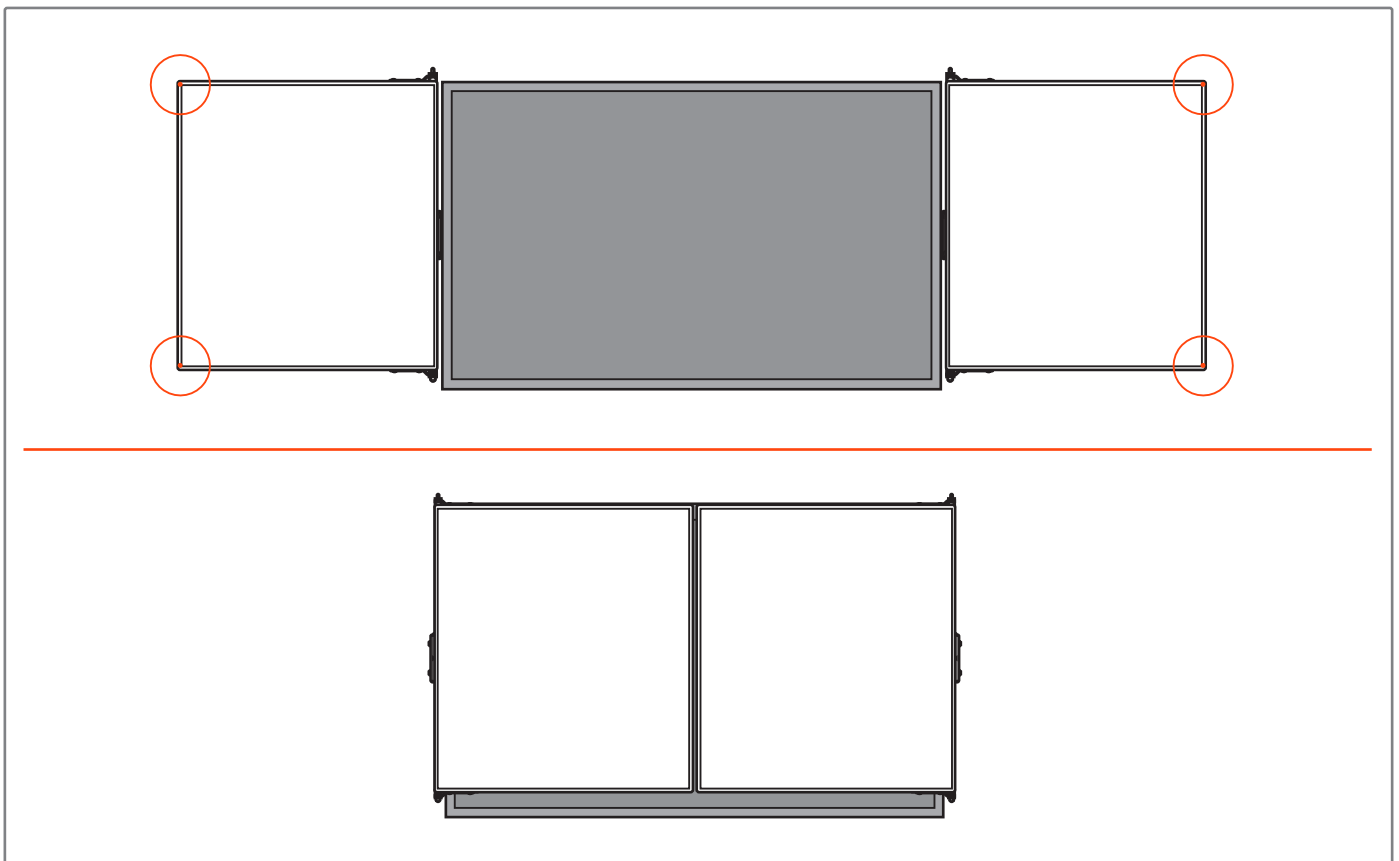

ALIGN THE FRONT OF THE TUBE WITH THE FRONT OF THE SCREEN

PLEASE NOTE: THE SCALE MUST BE THE SAME AS ON THE OTHER SIDE

1

FIX HAND TIGHT

3

10 HORIZONTAL ADJUSTMENT
left + right

11 OPTION-1
left + right

11 OPTION-2
left + right