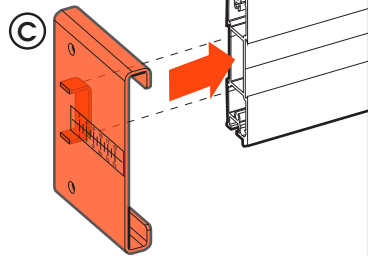

Mounting Instructions	3
Contact Details	20

3

5a RIGHT SIDE

5b RIGHT SIDE
high adjustment

5c RIGHT SIDE
vertical leveling

6a LEFT SIDE

6b LEFT SIDE

7a LEFT SIDE

ALIGN THE FRONT OF THE TUBE WITH THE FRONT OF THE SCREEN

PLEASE NOTE: THE SCALE MUST BE THE SAME AS ON THE OTHER SIDE

1

FIX HAND TIGHT

3

10 HORIZONTAL ADJUSTMENT
left + right

11 OPTION-1
left + right

11 OPTION-2
left + right