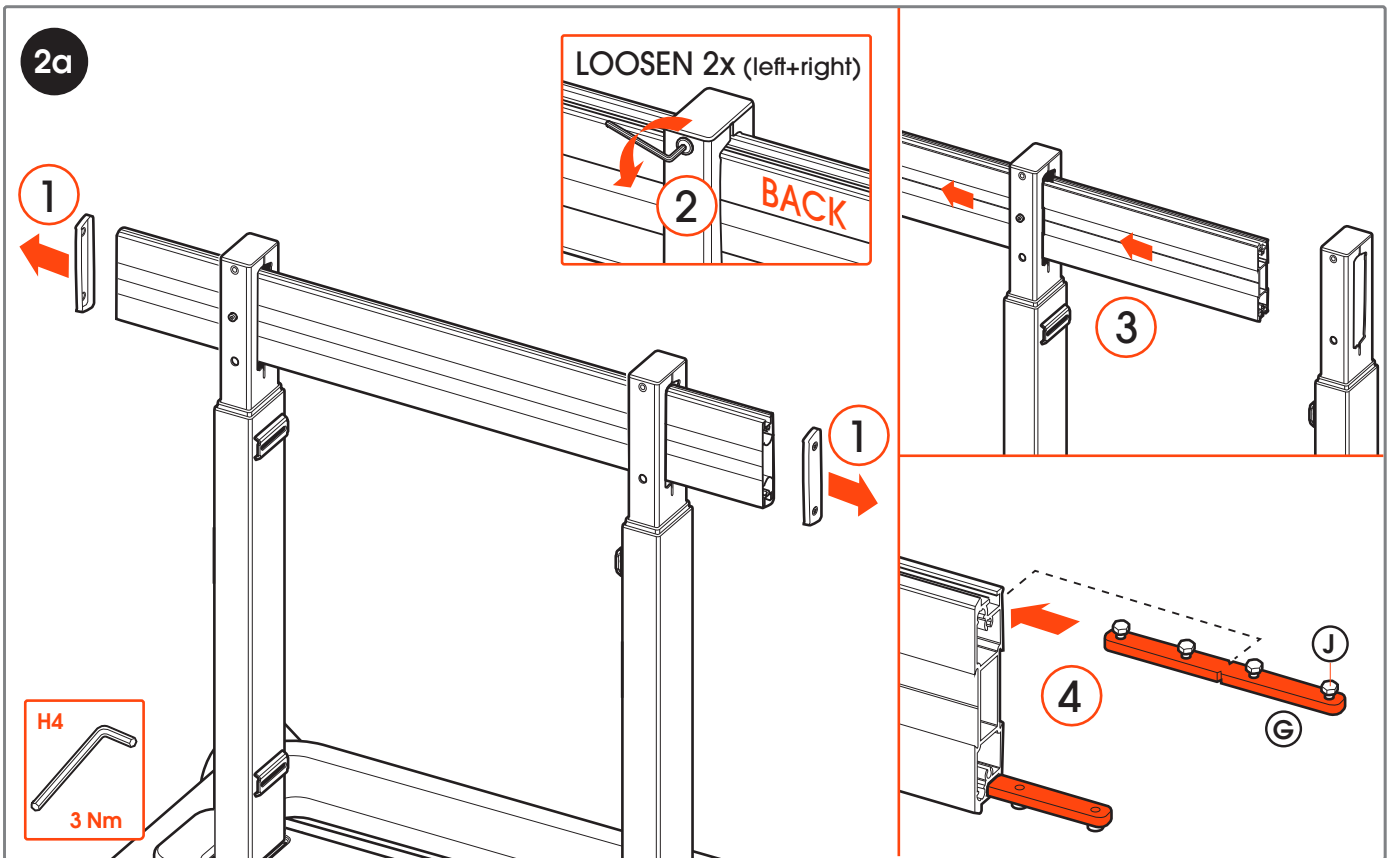

RISE

Whiteboard set

WBS65

WBS75

WBS86

Installation Manual

EN	Product manual
DE	Produkthandbuch
FR	Manuel de produit
NL	Producthandleiding

CONTENTS

Mounting Instructions	3
Contact Details	20

3

5a RIGHT SIDE

5b RIGHT SIDE
high adjustment

5c RIGHT SIDE
vertical leveling

6a LEFT SIDE

6b LEFT SIDE

7a LEFT SIDE

ALIGN THE FRONT OF THE TUBE WITH THE FRONT OF THE SCREEN

PLEASE NOTE: THE SCALE MUST BE THE SAME AS ON THE OTHER SIDE

1

FIX HAND TIGHT

3

10 HORIZONTAL ADJUSTMENT
left + right

11 OPTION-1
left + right

11 OPTION-2
left + right