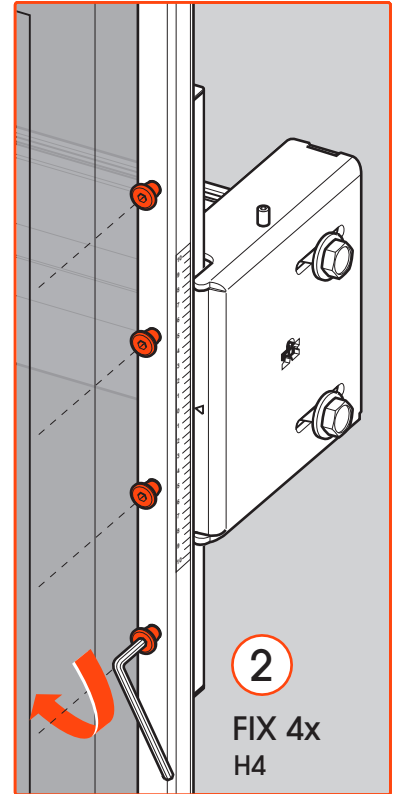

Mounting Instructions	3
Contact Details	20

3

5a RIGHT SIDE

5b RIGHT SIDE
high adjustment

5c RIGHT SIDE
vertical leveling

6a LEFT SIDE

6b LEFT SIDE

7a LEFT SIDE

ALIGN THE FRONT OF THE TUBE WITH THE FRONT OF THE SCREEN

PLEASE NOTE: THE SCALE MUST BE THE SAME AS ON THE OTHER SIDE

1

FIX HAND TIGHT

3

10 HORIZONTAL ADJUSTMENT
left + right

11 OPTION-1
left + right

11 OPTION-2
left + right