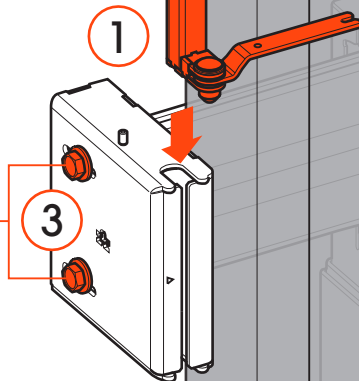

Mounting Instructions	3
Contact Details	20

3

5a RIGHT SIDE

5b RIGHT SIDE
high adjustment

5c RIGHT SIDE
vertical leveling

6a LEFT SIDE

6b LEFT SIDE

7a LEFT SIDE

ALIGN THE FRONT OF THE TUBE WITH THE FRONT OF THE SCREEN

PLEASE NOTE: THE SCALE MUST BE THE SAME AS ON THE OTHER SIDE

1

FIX HAND TIGHT

3

10 HORIZONTAL ADJUSTMENT
left + right

11 OPTION-1
left + right

11 OPTION-2
left + right