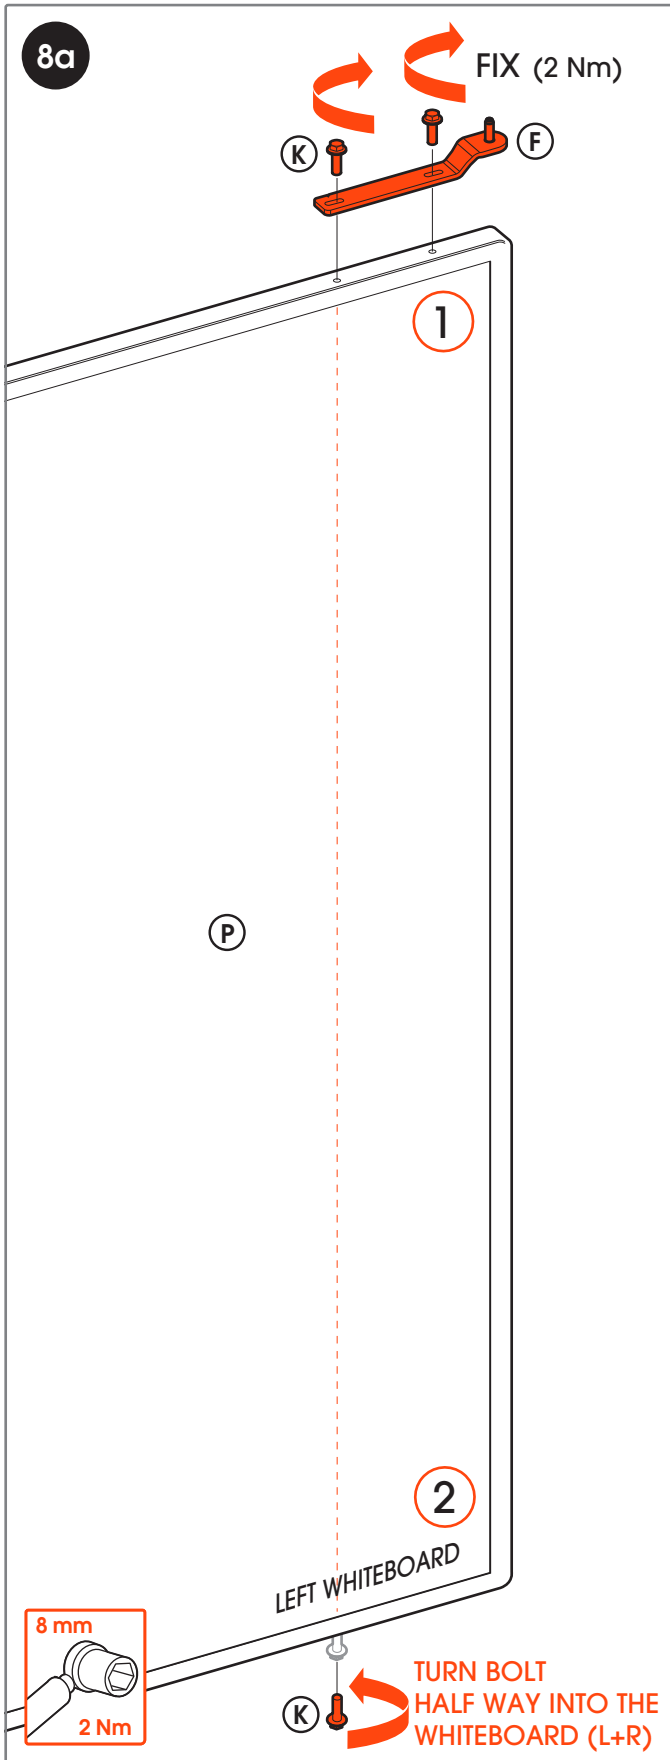

Mounting Instructions	3
Contact Details	20

3

5a RIGHT SIDE

5b RIGHT SIDE
high adjustment

5c RIGHT SIDE
vertical leveling

6a LEFT SIDE

6b LEFT SIDE

7a LEFT SIDE

ALIGN THE FRONT OF THE TUBE WITH THE FRONT OF THE SCREEN

PLEASE NOTE: THE SCALE MUST BE THE SAME AS ON THE OTHER SIDE

1

FIX HAND TIGHT

3

10 HORIZONTAL ADJUSTMENT
left + right

11 OPTION-1
left + right

11 OPTION-2
left + right