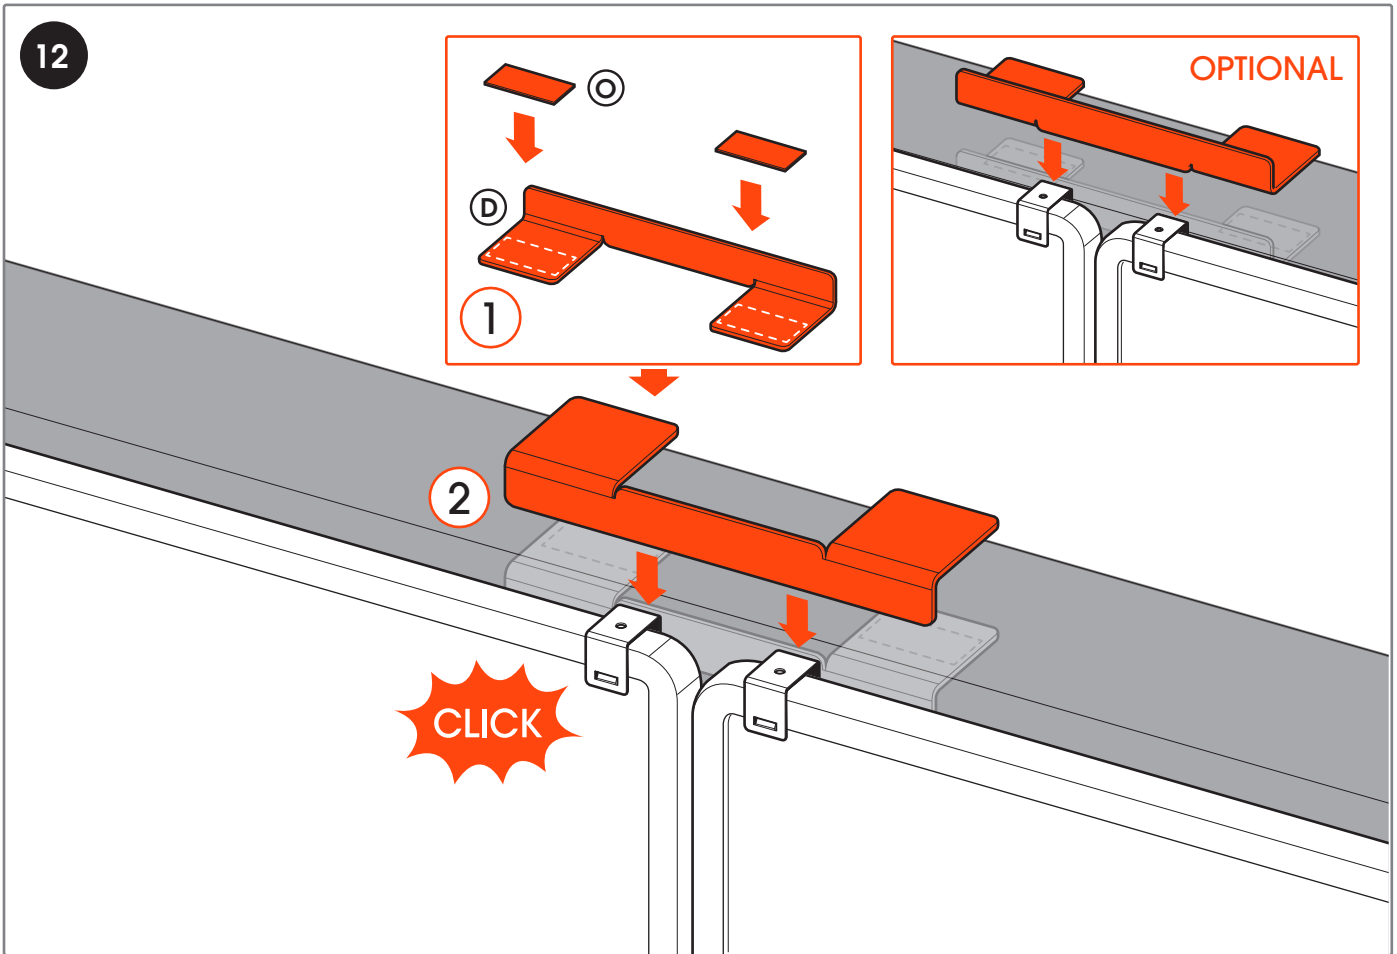

Mounting Instructions	3
Contact Details	20

3

5a RIGHT SIDE

5b RIGHT SIDE
high adjustment

5c RIGHT SIDE
vertical leveling

6a LEFT SIDE

6b LEFT SIDE

7a LEFT SIDE

ALIGN THE FRONT OF THE TUBE WITH THE FRONT OF THE SCREEN

PLEASE NOTE: THE SCALE MUST BE THE SAME AS ON THE OTHER SIDE

1

FIX HAND TIGHT

3

10 HORIZONTAL ADJUSTMENT
left + right

11 OPTION-1
left + right

11 OPTION-2
left + right