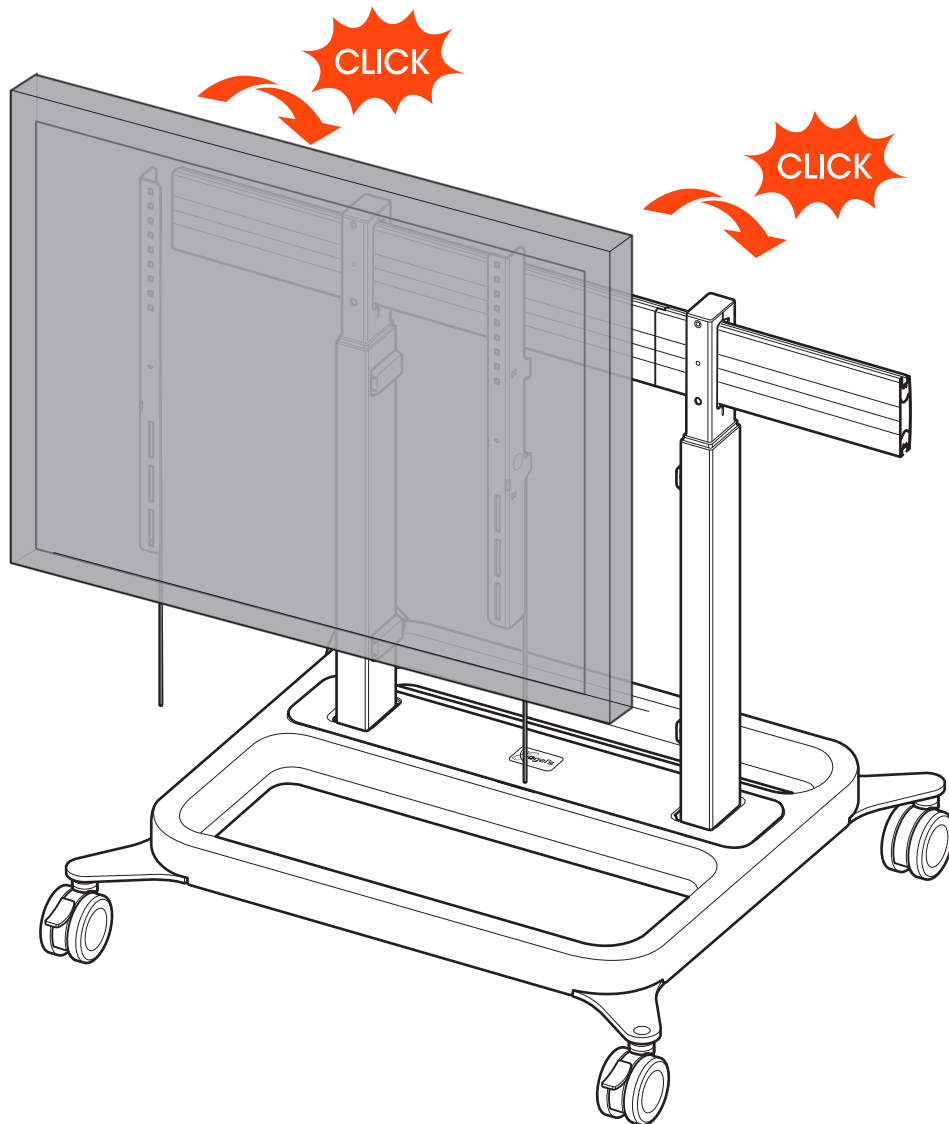

Mounting Instructions	3
Contact Details	20

3

5a RIGHT SIDE

5b RIGHT SIDE
high adjustment

5c RIGHT SIDE
vertical leveling

6a LEFT SIDE

6b LEFT SIDE

7a LEFT SIDE

ALIGN THE FRONT OF THE TUBE WITH THE FRONT OF THE SCREEN

PLEASE NOTE: THE SCALE MUST BE THE SAME AS ON THE OTHER SIDE

1

FIX HAND TIGHT

3

10 HORIZONTAL ADJUSTMENT
left + right

11 OPTION-1
left + right

11 OPTION-2
left + right