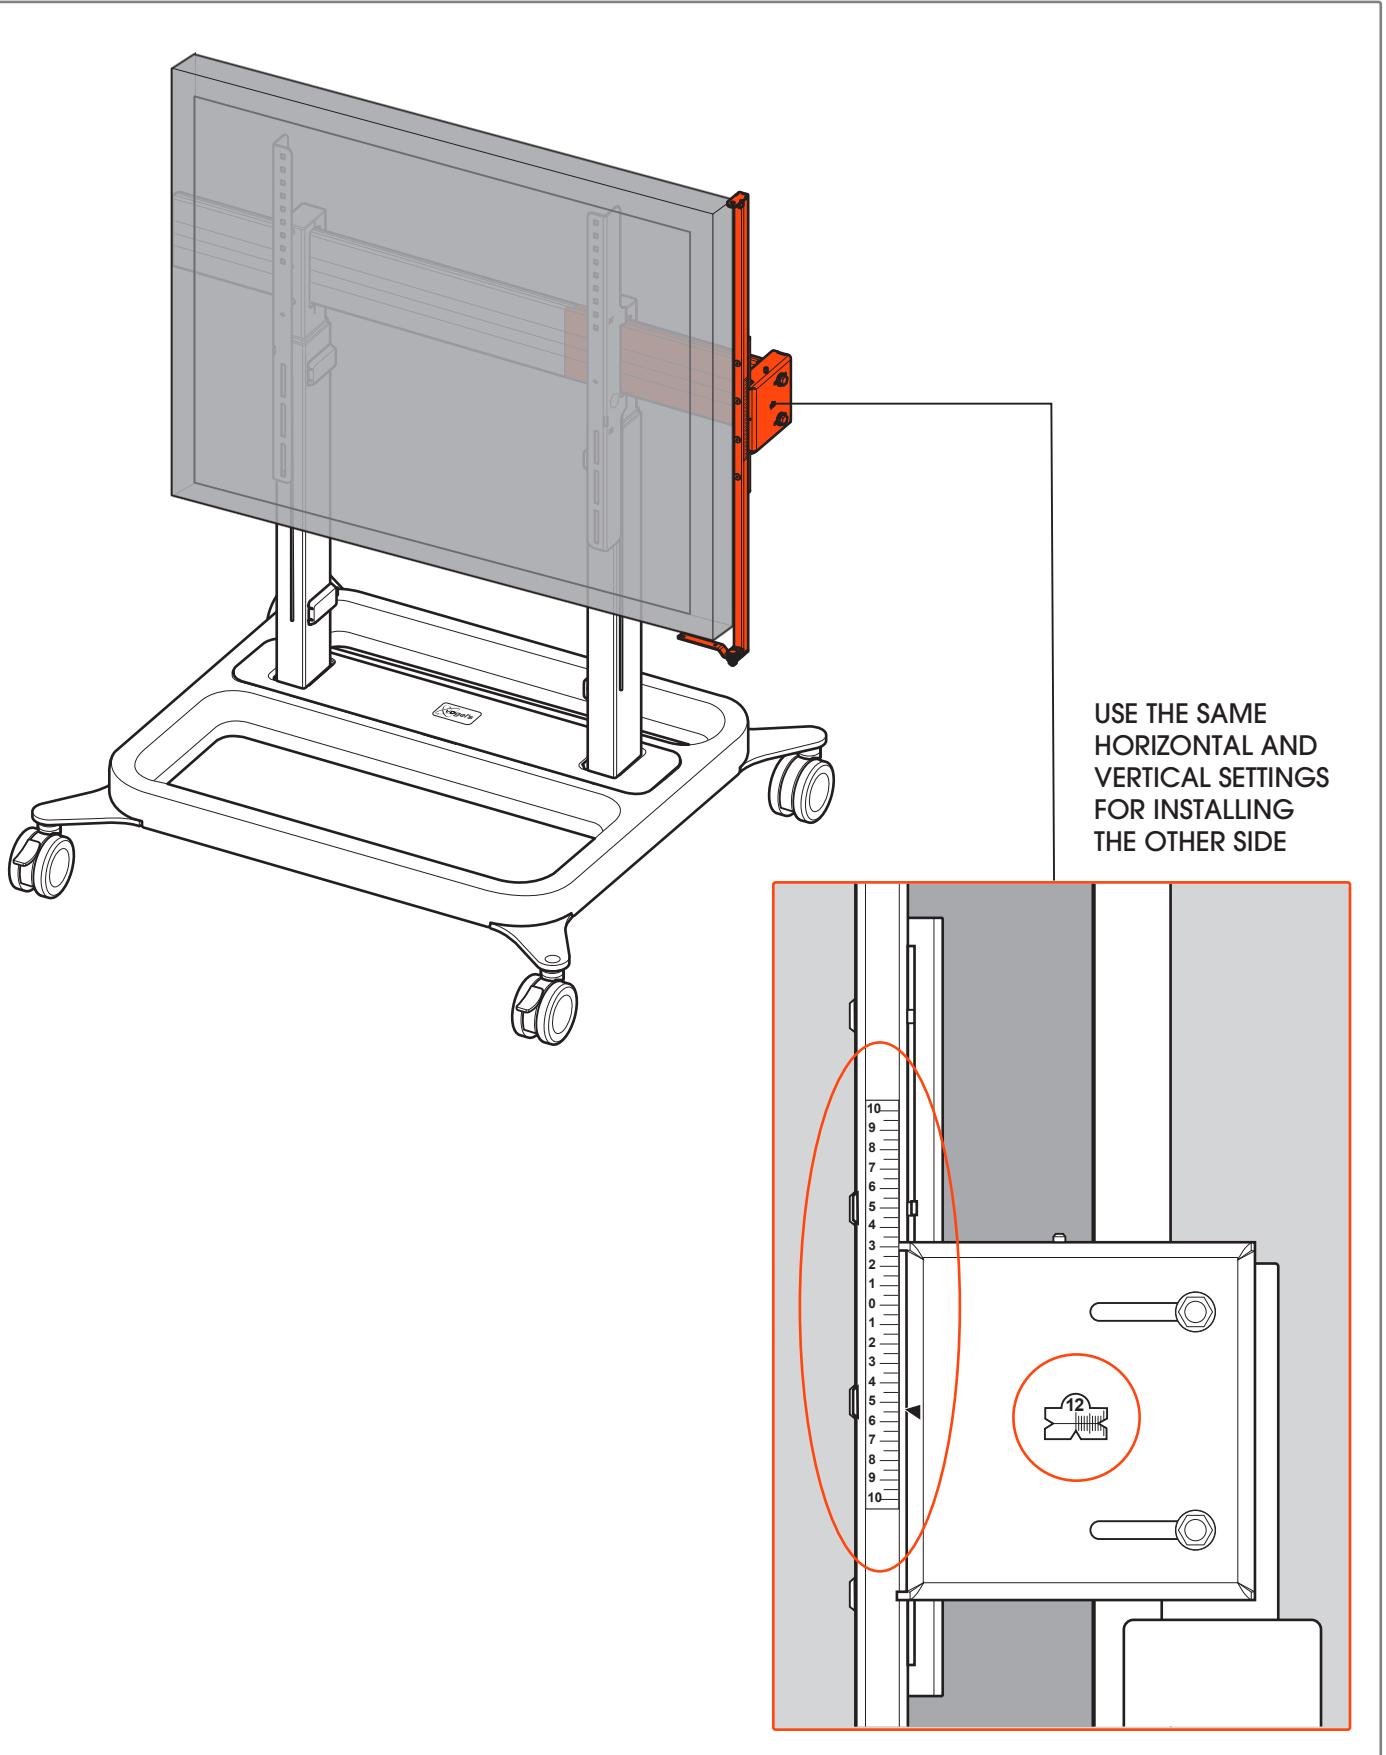

Mounting Instructions	3
Contact Details	20

3

5a RIGHT SIDE

5b RIGHT SIDE
high adjustment

5c RIGHT SIDE
vertical leveling

6a LEFT SIDE

6b LEFT SIDE

7a LEFT SIDE

ALIGN THE FRONT OF THE TUBE WITH THE FRONT OF THE SCREEN

PLEASE NOTE: THE SCALE MUST BE THE SAME AS ON THE OTHER SIDE

1

FIX HAND TIGHT

3

10 HORIZONTAL ADJUSTMENT
left + right

11 OPTION-1
left + right

11 OPTION-2
left + right