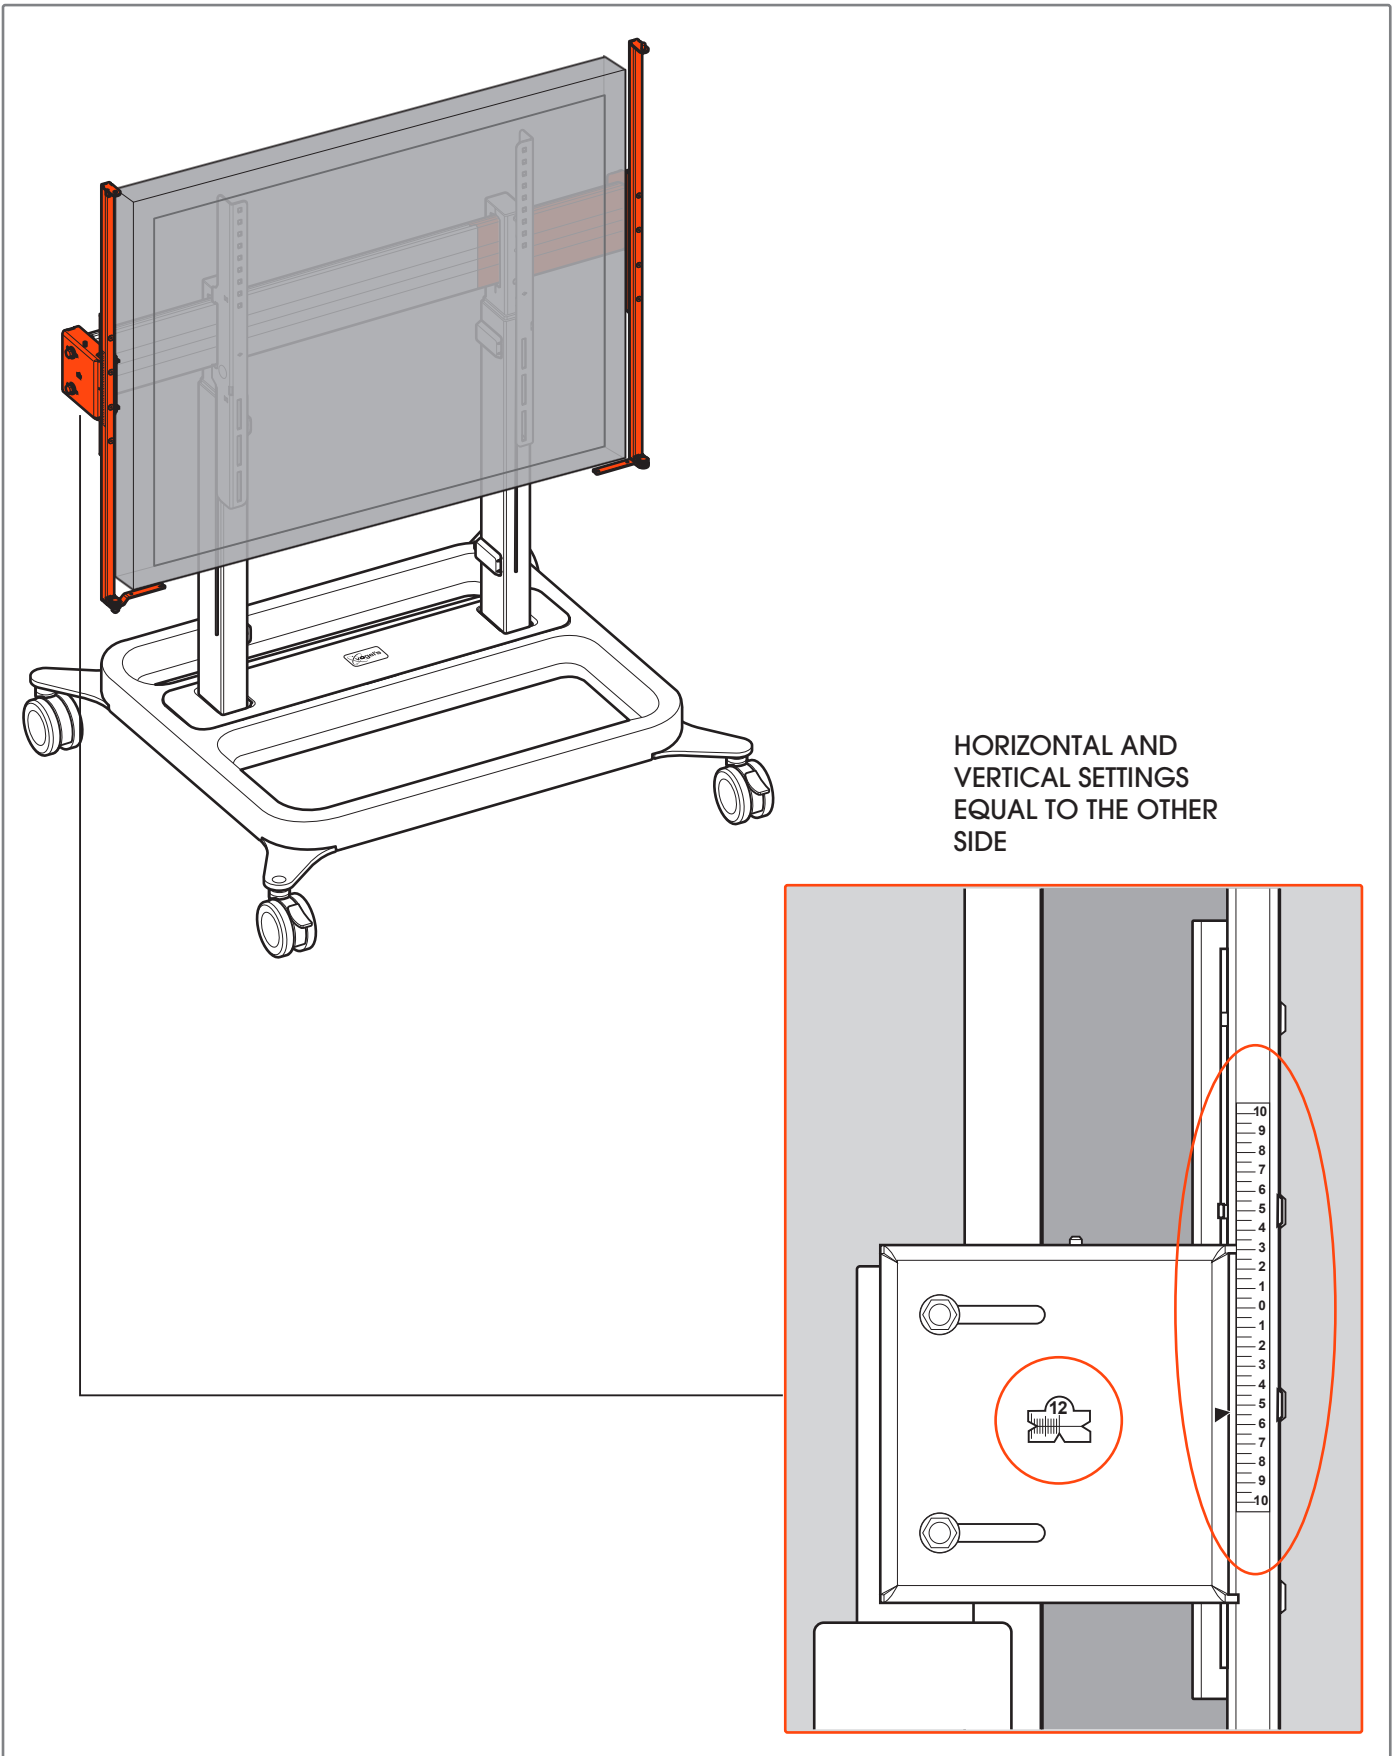

ALIGN THE FRONT OF THE TUBE WITH THE FRONT OF THE SCREEN

PLEASE NOTE: THE SCALE MUST BE THE SAME AS ON THE OTHER SIDE

1

FIX HAND TIGHT

3

10 HORIZONTAL ADJUSTMENT
left + right

11 OPTION-1
left + right

11 OPTION-2
left + right