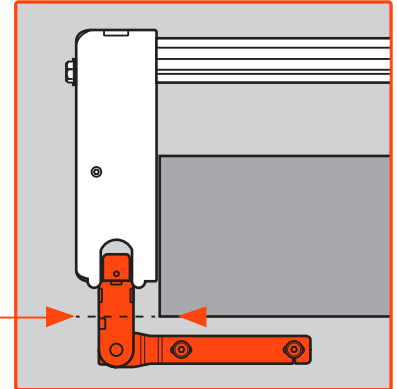

Mounting Instructions	3
Contact Details	20

3

5a RIGHT SIDE

5b RIGHT SIDE
high adjustment

5c RIGHT SIDE
vertical leveling

6a LEFT SIDE

6b LEFT SIDE

7a LEFT SIDE

ALIGN THE FRONT OF THE TUBE WITH THE FRONT OF THE SCREEN

PLEASE NOTE: THE SCALE MUST BE THE SAME AS ON THE OTHER SIDE

1

FIX HAND TIGHT

3

10 HORIZONTAL ADJUSTMENT
left + right

11 OPTION-1
left + right

11 OPTION-2
left + right