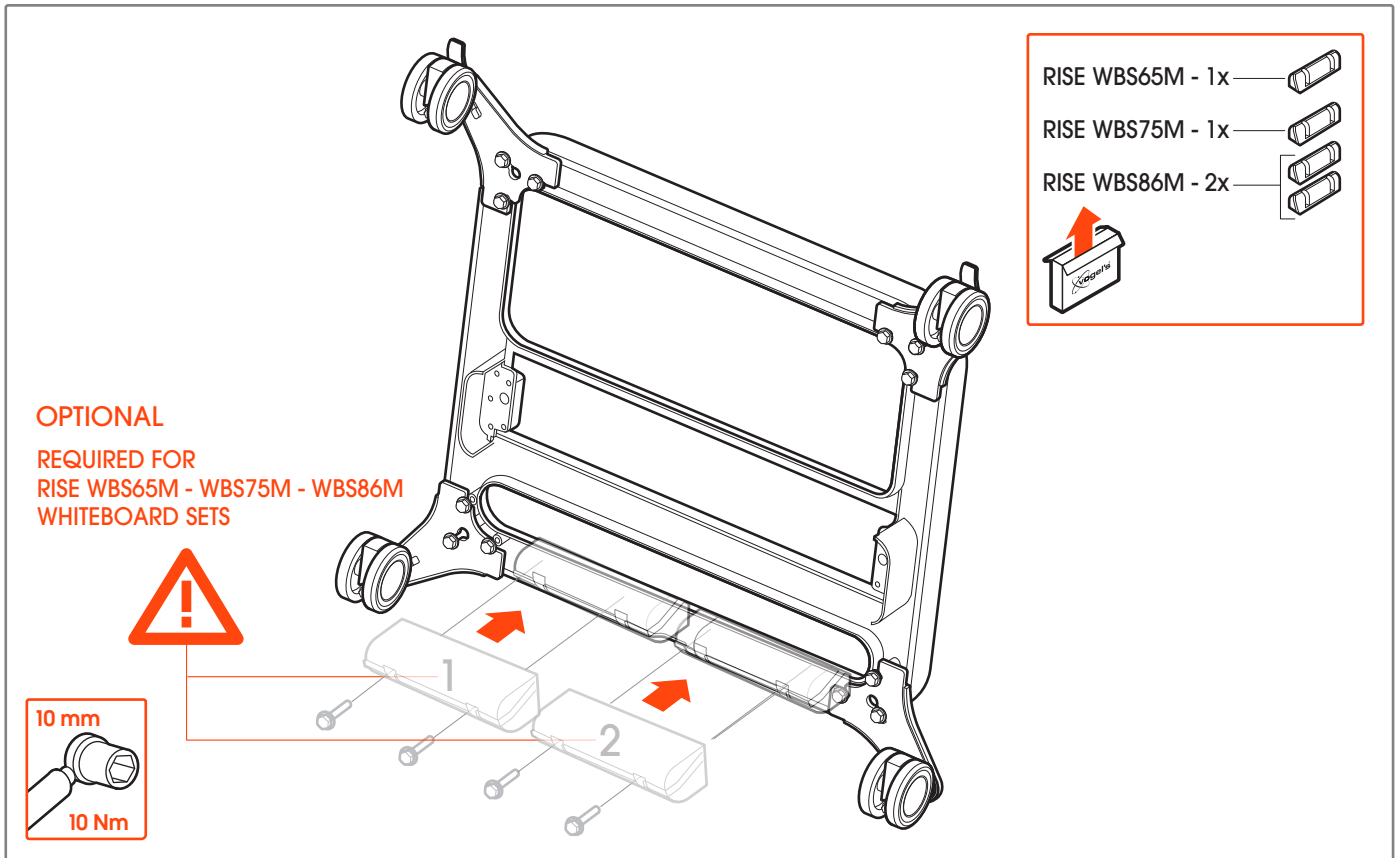

RISE

Whiteboard set

WBS65

WBS75

WBS86

Installation Manual

EN	Product manual
DE	Produkthandbuch
FR	Manuel de produit
NL	Producthandleiding

CONTENTS

Mounting Instructions	3
Contact Details	20

3

5a RIGHT SIDE

5b RIGHT SIDE
high adjustment

5c RIGHT SIDE
vertical leveling

6a LEFT SIDE

6b LEFT SIDE

7a LEFT SIDE

ALIGN THE FRONT OF THE TUBE WITH THE FRONT OF THE SCREEN

PLEASE NOTE: THE SCALE MUST BE THE SAME AS ON THE OTHER SIDE

1

FIX HAND TIGHT

3

10 HORIZONTAL ADJUSTMENT
left + right

11 OPTION-1
left + right

11 OPTION-2
left + right