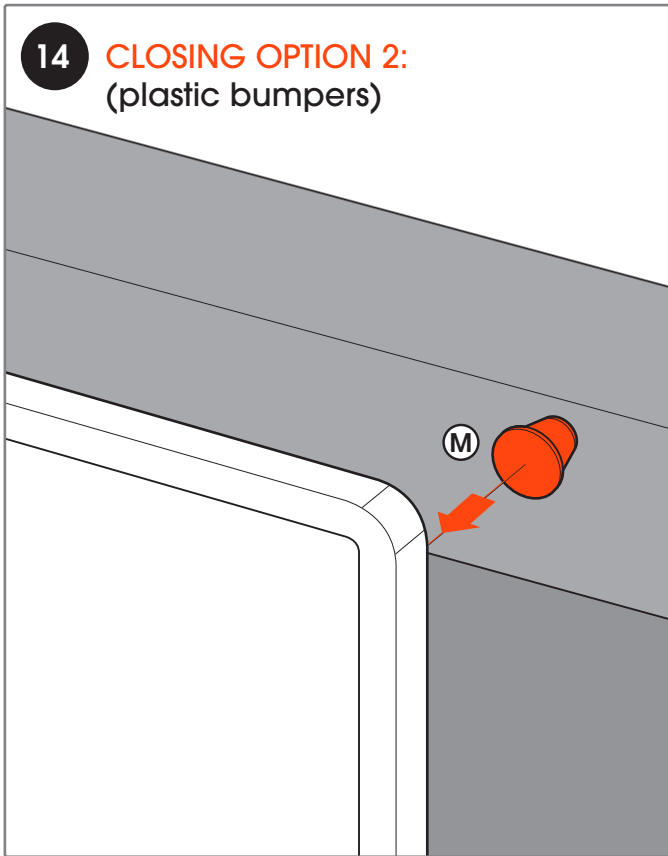

ALIGN THE FRONT OF THE TUBE WITH THE FRONT OF THE SCREEN

PLEASE NOTE: THE SCALE MUST BE THE SAME AS ON THE OTHER SIDE

1

FIX HAND TIGHT

3

10 HORIZONTAL ADJUSTMENT
left + right

11 OPTION-1
left + right

11 OPTION-2
left + right