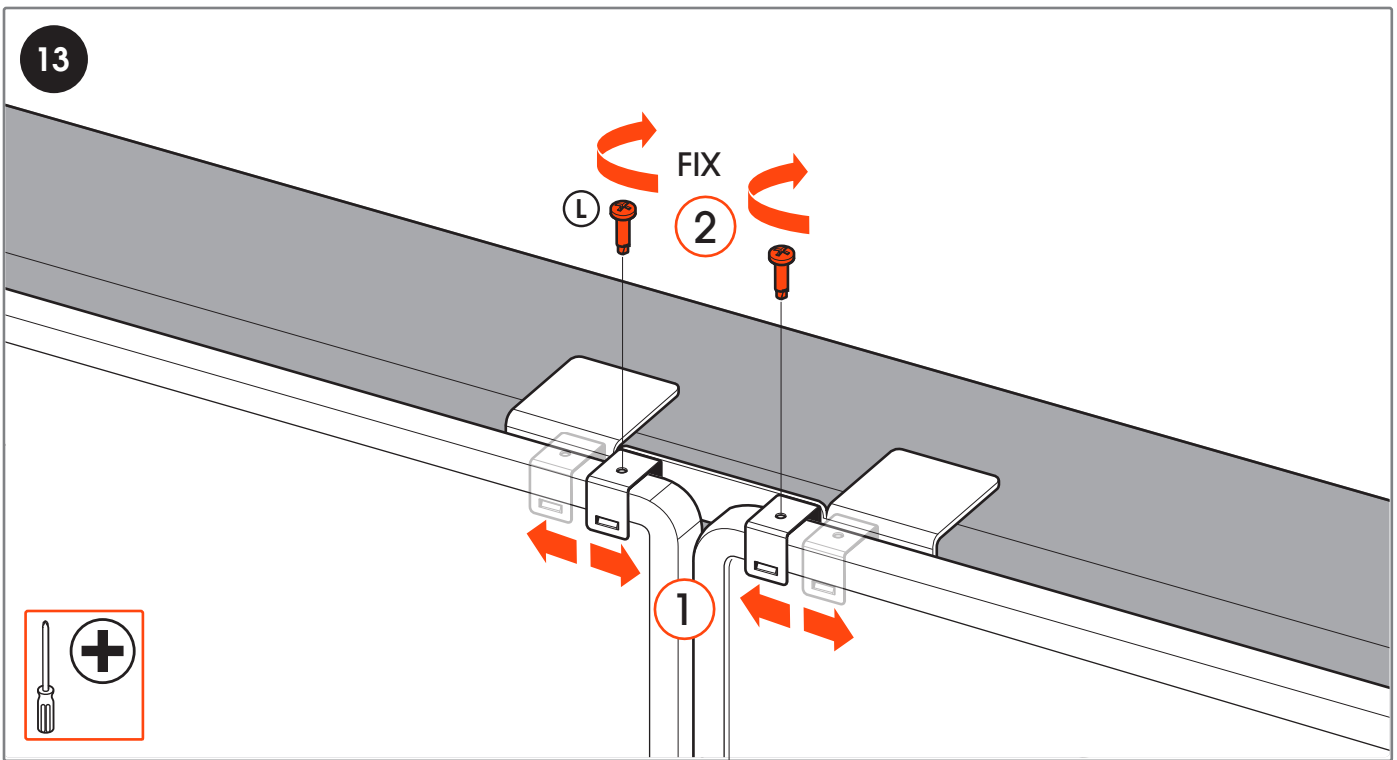

Mounting Instructions	3
Contact Details	20

3

5a RIGHT SIDE

5b RIGHT SIDE
high adjustment

5c RIGHT SIDE
vertical leveling

6a LEFT SIDE

6b LEFT SIDE

7a LEFT SIDE

ALIGN THE FRONT OF THE TUBE WITH THE FRONT OF THE SCREEN

PLEASE NOTE: THE SCALE MUST BE THE SAME AS ON THE OTHER SIDE

1

FIX HAND TIGHT

3

10 HORIZONTAL ADJUSTMENT
left + right

11 OPTION-1
left + right

11 OPTION-2
left + right