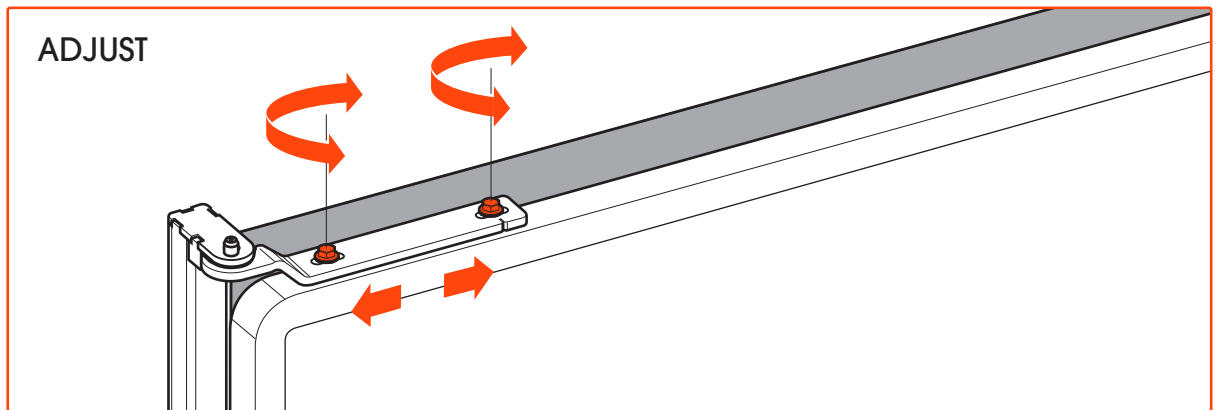

ALIGN THE FRONT OF THE TUBE WITH THE FRONT OF THE SCREEN

PLEASE NOTE: THE SCALE MUST BE THE SAME AS ON THE OTHER SIDE

1

FIX HAND TIGHT

3

10 HORIZONTAL ADJUSTMENT
left + right

11 OPTION-1
left + right

11 OPTION-2
left + right