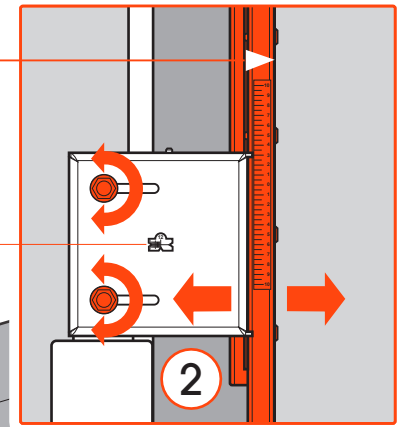

Mounting Instructions	3
Contact Details	20

3

5a RIGHT SIDE

5b RIGHT SIDE
high adjustment

5c RIGHT SIDE
vertical leveling

6a LEFT SIDE

6b LEFT SIDE

7a LEFT SIDE

ALIGN THE FRONT OF THE TUBE WITH THE FRONT OF THE SCREEN

PLEASE NOTE: THE SCALE MUST BE THE SAME AS ON THE OTHER SIDE

1

FIX HAND TIGHT

3

10 HORIZONTAL ADJUSTMENT
left + right

11 OPTION-1
left + right

11 OPTION-2
left + right