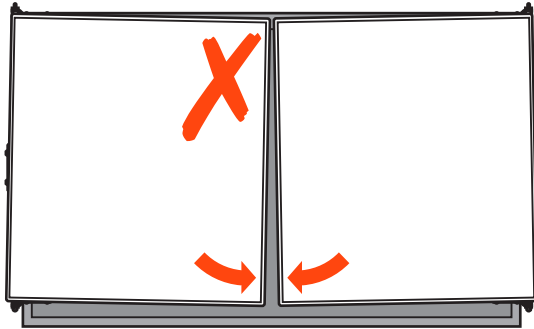

ALIGN THE FRONT OF THE TUBE WITH THE FRONT OF THE SCREEN

PLEASE NOTE: THE SCALE MUST BE THE SAME AS ON THE OTHER SIDE

1

FIX HAND TIGHT

3

10 HORIZONTAL ADJUSTMENT
left + right

11 OPTION-1
left + right

11 OPTION-2
left + right