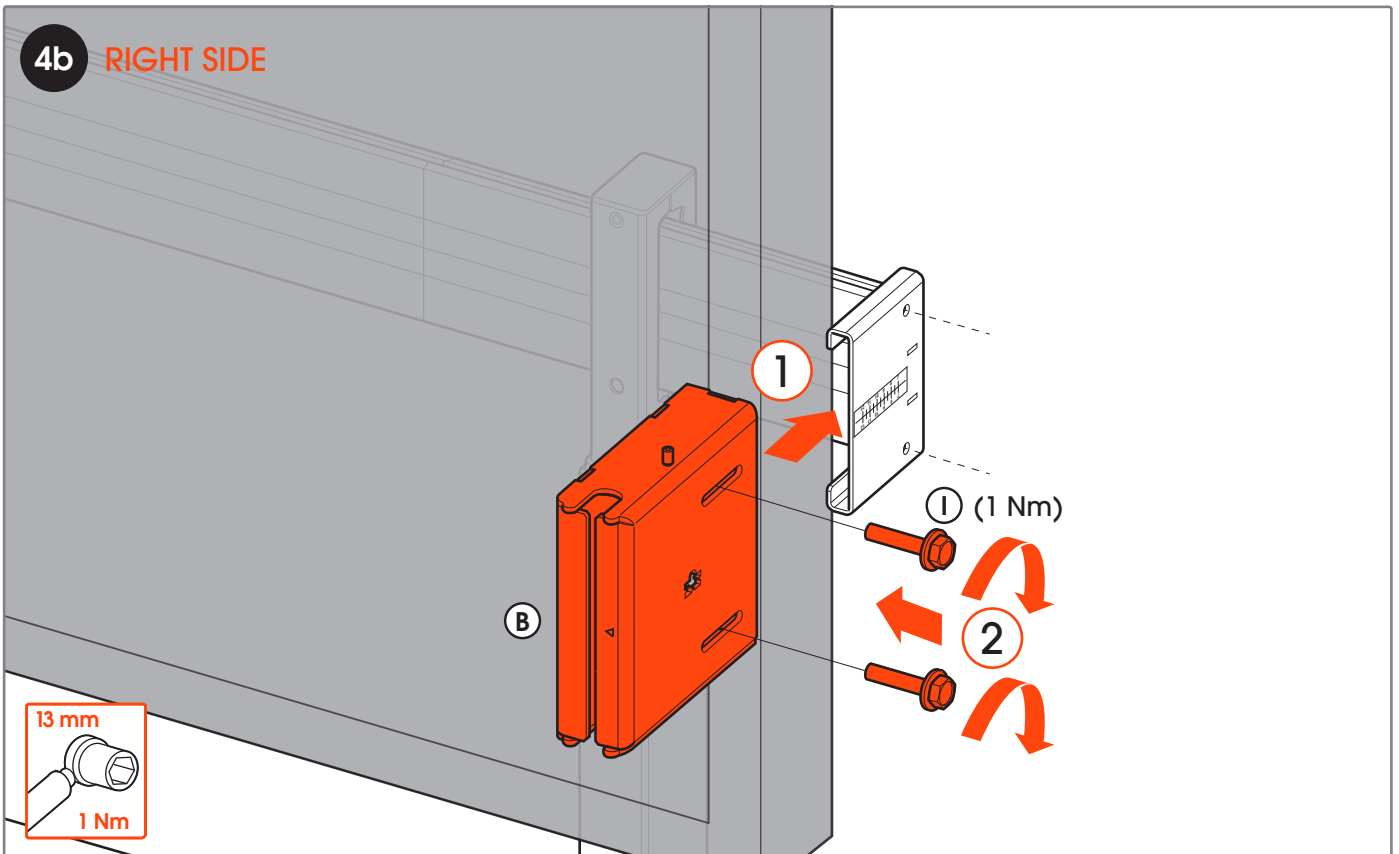

Mounting Instructions	3
Contact Details	20

3

5a RIGHT SIDE

5b RIGHT SIDE
high adjustment

5c RIGHT SIDE
vertical leveling

6a LEFT SIDE

6b LEFT SIDE

7a LEFT SIDE

ALIGN THE FRONT OF THE TUBE WITH THE FRONT OF THE SCREEN

PLEASE NOTE: THE SCALE MUST BE THE SAME AS ON THE OTHER SIDE

1

FIX HAND TIGHT

3

10 HORIZONTAL ADJUSTMENT
left + right

11 OPTION-1
left + right

11 OPTION-2
left + right