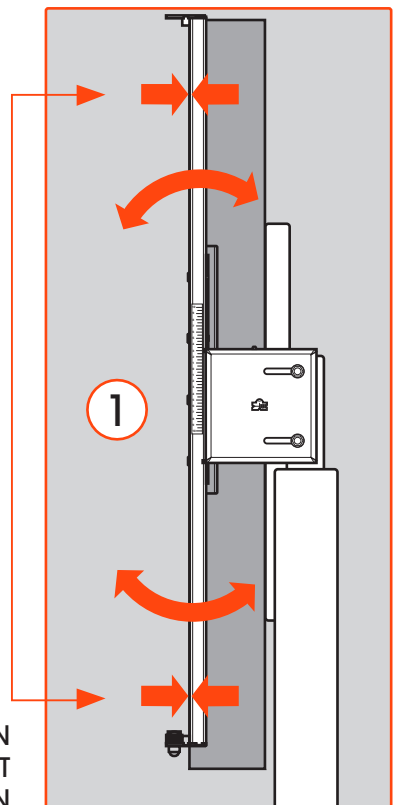

Mounting Instructions	3
Contact Details	20

3

5a RIGHT SIDE

5b RIGHT SIDE
high adjustment

5c RIGHT SIDE
vertical leveling

6a LEFT SIDE

6b LEFT SIDE

7a LEFT SIDE

ALIGN THE FRONT OF THE TUBE WITH THE FRONT OF THE SCREEN

PLEASE NOTE: THE SCALE MUST BE THE SAME AS ON THE OTHER SIDE

1

FIX HAND TIGHT

3

10 HORIZONTAL ADJUSTMENT
left + right

11 OPTION-1
left + right

11 OPTION-2
left + right