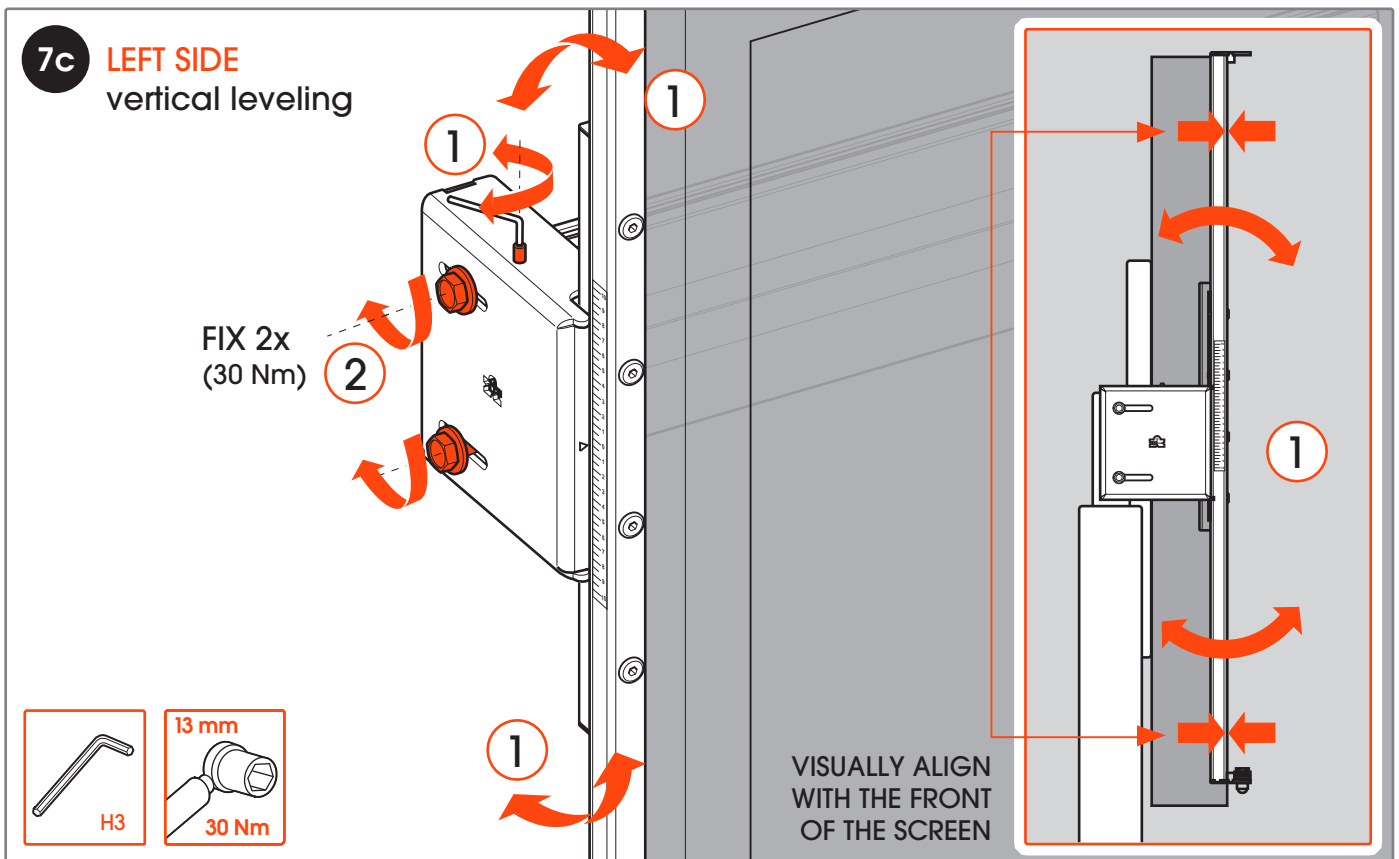

Mounting Instructions	3
Contact Details	20

3

5a RIGHT SIDE

5b RIGHT SIDE
high adjustment

5c RIGHT SIDE
vertical leveling

6a LEFT SIDE

6b LEFT SIDE

7a LEFT SIDE

ALIGN THE FRONT OF THE TUBE WITH THE FRONT OF THE SCREEN

PLEASE NOTE: THE SCALE MUST BE THE SAME AS ON THE OTHER SIDE

1

FIX HAND TIGHT

3

10 HORIZONTAL ADJUSTMENT
left + right

11 OPTION-1
left + right

11 OPTION-2
left + right