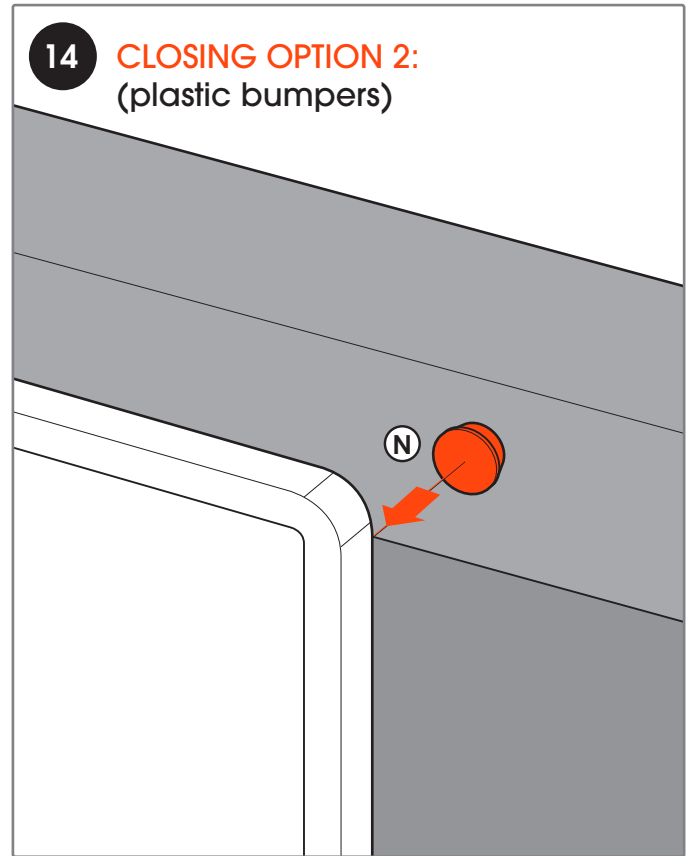

ALIGN THE FRONT OF THE TUBE WITH THE FRONT OF THE SCREEN

PLEASE NOTE: THE SCALE MUST BE THE SAME AS ON THE OTHER SIDE

1

FIX HAND TIGHT

3

10 HORIZONTAL ADJUSTMENT
left + right

11 OPTION-1
left + right

11 OPTION-2
left + right