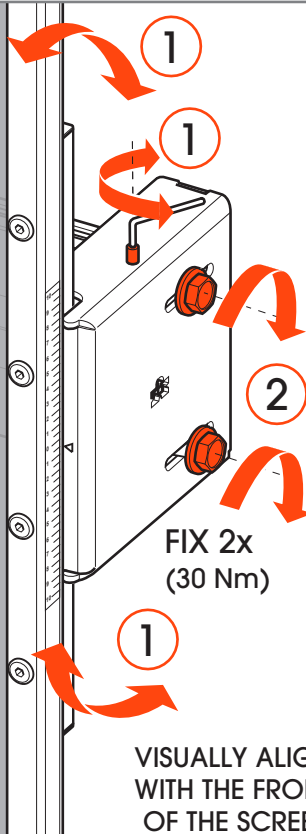

Mounting Instructions	3
Contact Details	20

3

5a RIGHT SIDE

5b RIGHT SIDE
high adjustment

5c RIGHT SIDE
vertical leveling

6a LEFT SIDE

6b LEFT SIDE

7a LEFT SIDE

ALIGN THE FRONT OF THE TUBE WITH THE FRONT OF THE SCREEN

PLEASE NOTE: THE SCALE MUST BE THE SAME AS ON THE OTHER SIDE

1

FIX HAND TIGHT

3

10 HORIZONTAL ADJUSTMENT
left + right

11 OPTION-1
left + right

11 OPTION-2
left + right