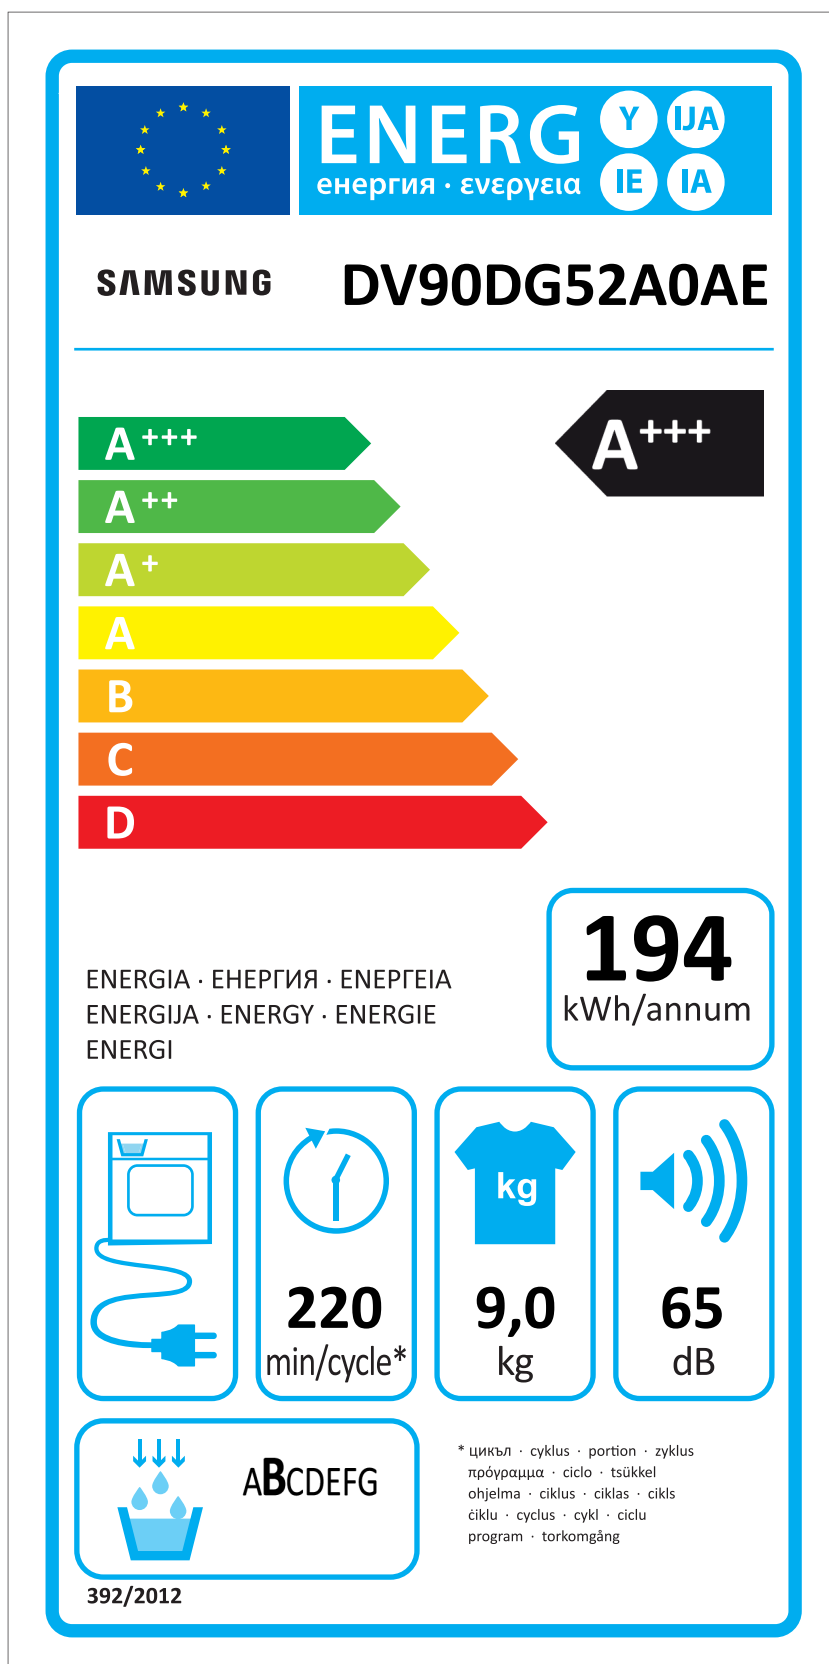

ERP LABEL ENERGY (DRYER CONDENSER TYPE)

CODE : DC68-03225C
Size : 110 x 220 (mm)
Material : ART