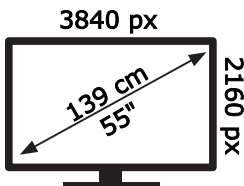

ENERG

JVC

LT-55VRQ345I

64 kWh/1000h

ABCDEF **G**

114 kWh/1000h

50735912

2019/2013