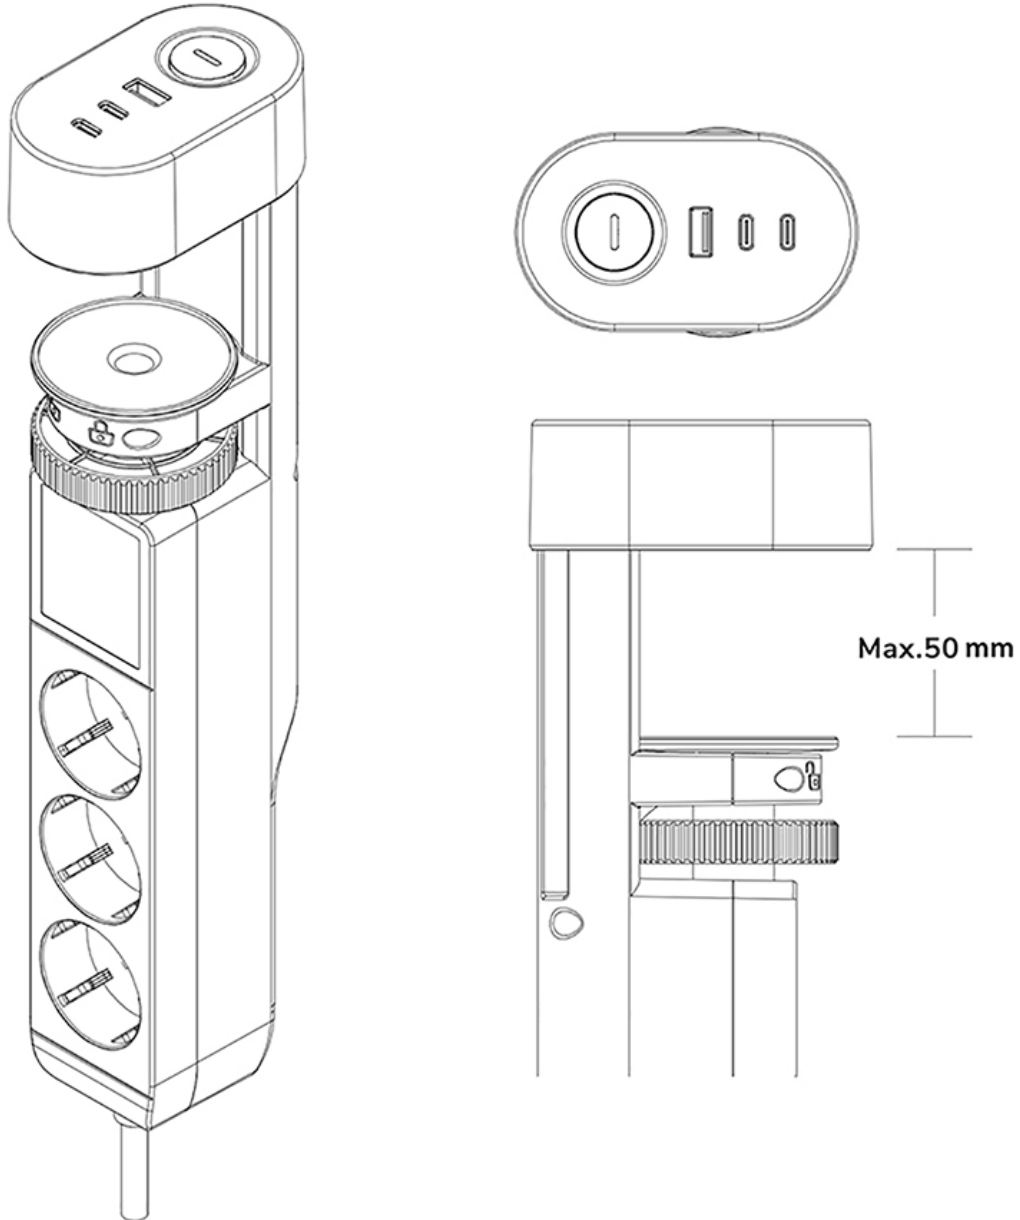

DS22-840WH6

NEOMOUNTS DS22-840WH6 DESK SOCKET WITH CLAMP AND USB-C AND USB-A PORTS - QUICK CHARGE

Neomounts

Measuring unit: mm