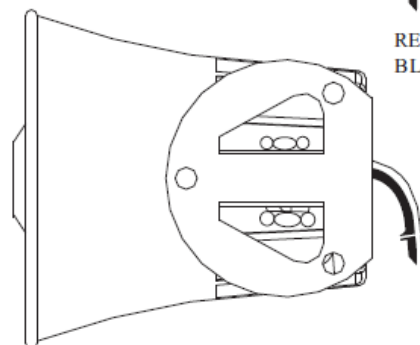

## Outline Drawing

RED WIRE: B+  
BLACK WIRE: B-

### Technical Specification

Rated Voltage	DC 12V
Operating Voltage Range	DC 6-13V
Rated Current at 12VDC	$\leq 400\text{mA}$
Output Sound Pressure Level at 12VDC	$\geq 105\text{dB/m}$
Material	ABS Plastic, Black
Bracket	Iron, 1.5mm Thickness, Black Colour