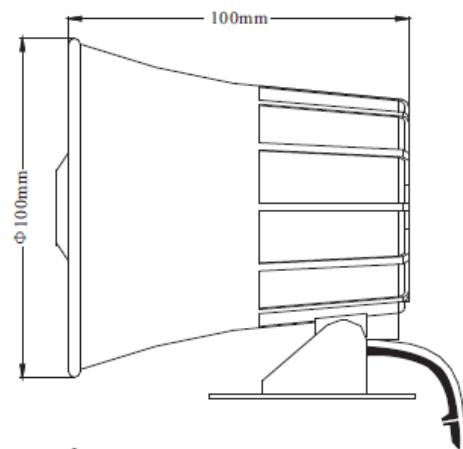

## Outline Drawing

RED WIRE: B+  
BLACK WIRE: B-

### Technical Specification

Rated Voltage	DC 12V
Operating Voltage Range	DC 6-13V
Rated Current at 12VDC	$\leq 400\text{mA}$
Output Sound Pressure Level at 12VDC	$\geq 105\text{dB/m}$
Material	ABS Plastic, Black
Bracket	Iron, 1.5mm Thickness, Black Colour