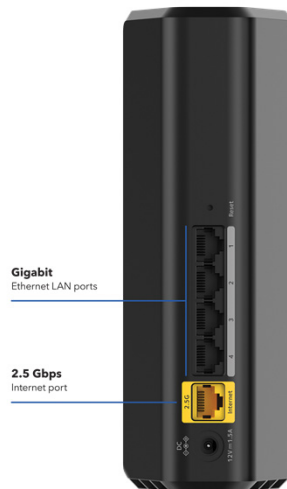

Package Contents

- One (1) WiFi 7 Dual-Band Router (RS100)
- One (1) 2m Ethernet cable
- One (1) 12V/1.5A power adapter
- Quick start guide

Physical Specifications

- Dimensions: 7.2 x 2.6 x 4.8 in (184 x 66 x 122 mm)
- Weight: 0.4 lb (380 g)

System Requirements

- Broadband internet service (DSL/cable/fiber/satellite)
- One DSL/cable/fiber/satellite modem that has an RJ45 connector
- Android® phones, iPhones®, or computers with Ethernet or WiFi connection

Warranty & Support

- www.netgear.com/warranty
- 90-day complimentary technical support following purchase from a NETGEAR authorized reseller. www.netgear.com/warranty
- Visit: www.netgear.com/home/services/prosupport to extend your warranty & technical support [U.S. only]
- Join the NETGEAR Community Forum. Visit <http://community.netgear.com>

Connection Diagram

This product comes with a limited warranty that is valid only if purchased from a NETGEAR authorized reseller.

[†] Maximum wireless signal rate derived from IEEE 802.11be specifications. Actual data throughput and wireless coverage will vary and be lowered by network, your country's regulation, and environmental conditions, including network traffic volume, device limitations, and building construction. NETGEAR makes no representations or warranties about this product's compatibility with future standards. To achieve maximum wireless/wired speed requires devices that use the latest wireless/wired standards and support maximum speeds.

¹ Gigabit/Multi-Gig service plans & compatible cable modem required for Gigabit or Multi-Gig internet speeds.

^{††} NETGEAR Armor is free during the initial 30-day trial. A yearly subscription, after the trial period, protects your connected devices.

NETGEAR, the NETGEAR Logo, NETGEAR Armor, and Nighthawk are trademarks of NETGEAR, Inc. Mac, Mac OS, the Mac logo, and iPhone are trademarks of Apple Inc. Any other trademarks mentioned herein are for reference purposes only. ©2026 NETGEAR, Inc.

NETGEAR, Inc., 3553 N First Street, San Jose, CA 95134, USA, www.NETGEAR.com/support