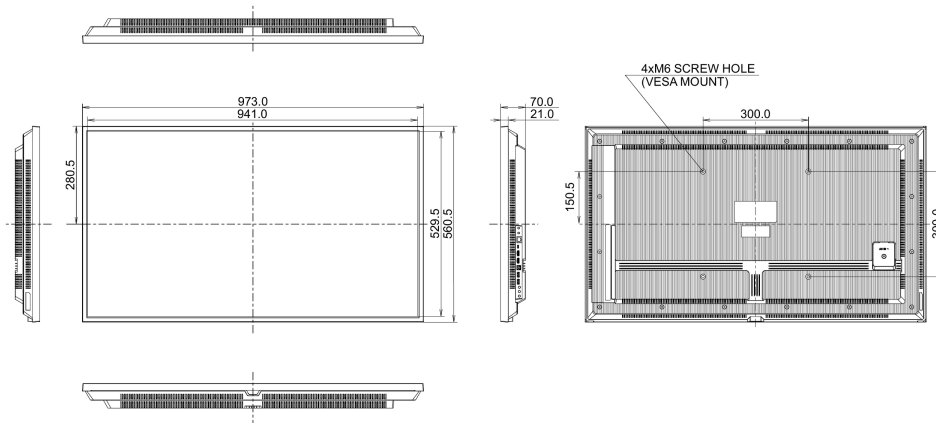

09 DIMENSIONS / WEIGHT

Product dimensions 971 x 560 x 70mm  
W x H x D

Box dimensions W x 1075 x 652 x 144mm  
H x D

Weight (without box) 8kg

Weight (with box) 11.5kg

EAN code 4948570125302

All trademarks and registered trademarks acknowledged. E & O E. Specification subject to change without notice. All LCD's comply with ISO-9241-307:2008 in connection with pixel defects. © IYAMA CORPORATION. ALL RIGHTS RESERVED