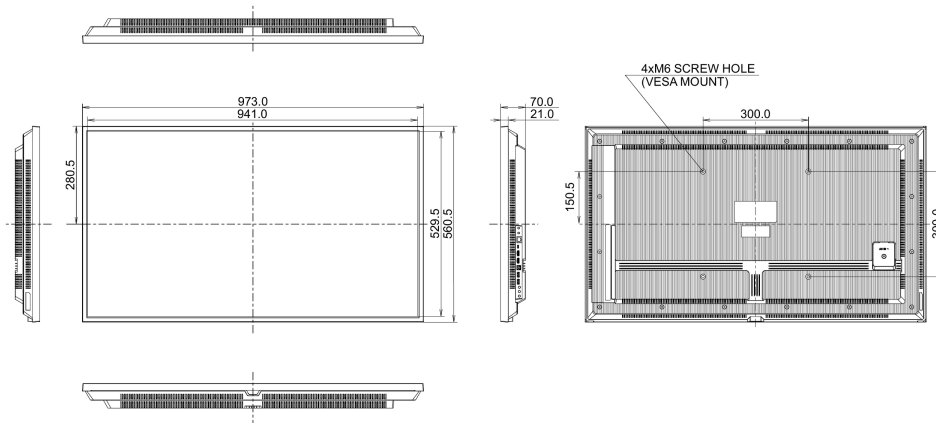

REACH SVHC above 0.1%: Lead, Lead monoxide

09 DIMENSIONS / WEIGHT

Product dimensions 971 x 560 x 70mm
W x H x D

Box dimensions W x 1075 x 652 x 144mm
H x D

Weight (without box) 8kg

Weight (with box) 11.5kg

EAN code 4948570125302