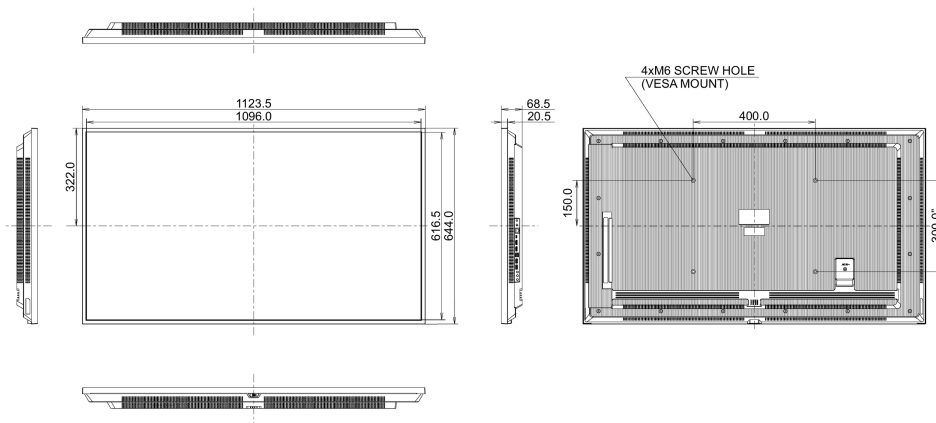

09 DIMENSIONS / WEIGHT

Product dimensions 1124.6 x 644.8 x 68.5mm  
W x H x D

Box dimensions W x 1250 x 760 x 144mm  
H x D

Weight (without box) 10.4kg

Weight (with box) 14.8kg

EAN code 4948570125340

All trademarks and registered trademarks acknowledged. E & O E. Specification subject to change without notice. All LCD's comply with ISO-9241-307:2008 in connection with pixel defects. © IYAMA CORPORATION. ALL RIGHTS RESERVED