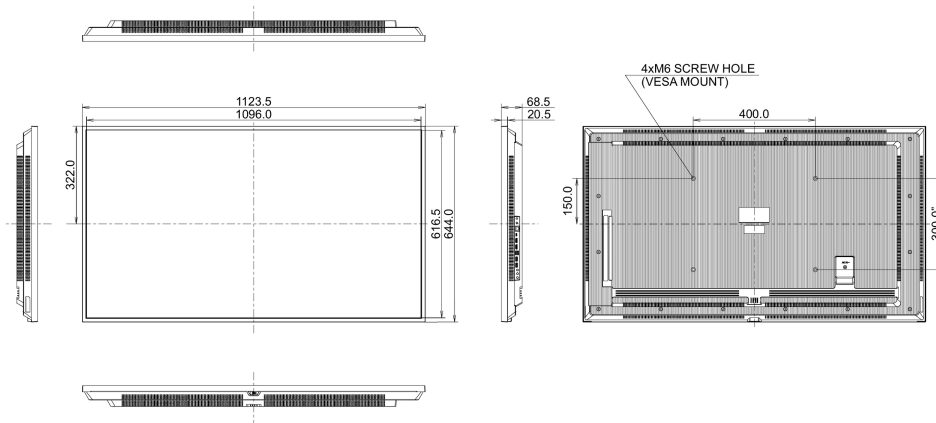

09 DIMENSIONS / WEIGHT

Product dimensions 1124.6 x 644.8 x 68.5mm  
W x H x D

Box dimensions W x 1250 x 760 x 144mm  
H x D

Weight (without box) 10.4kg

Weight (with box) 14.8kg

EAN code 4948570125340

All trademarks and registered trademarks acknowledged. E & O E. Specification subject to change without notice. All LCD's comply with ISO-9241-307:2008 in connection with pixel defects. © IYAMA CORPORATION. ALL RIGHTS RESERVED