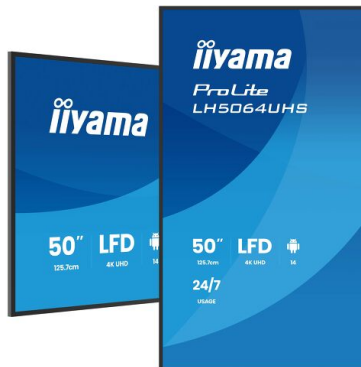

**LFD - SIGNAGE DISPLAYS****INFORMATION**

## **50" 4K UHD Most powerful professional digital signage display with advanced control and connectivity options**

The ProLite LH5064UHS-B1AG is a 50" 4K UHD digital signage powerhouse designed to elevate your business's visual communication. With Android 14 OS, [iiSignage<sup>2</sup>](#) (CMS), [iiControl](#) (DMS) and [iiShare](#) (Wireless Presentation), managing content is effortless. It's WiFi enabled for remote content delivery and offers reliable 24/7 operation. Perfect for retail, corporate, hospitality, or restaurant settings, this display ensures a captivating audience experience with its versatile design and high brightness.

### 01 DISPLAY CHARACTERISTICS

<b>Design</b>	Thin bezel
<b>Diagonal</b>	50", 125.8cm
<b>Panel</b>	IPS, Anti-Glare coated glass, matte finish, haze 25%
<b>Native resolution</b>	3840 x 2160 @60Hz (8.3 MegaPixels 4K UHD)
<b>Aspect ratio</b>	16:9
<b>Panel brightness</b>	500 cd/m <sup>2</sup>
<b>Static contrast</b>	1200:1
<b>Response time (GTG)</b>	6.5ms
<b>Viewing zone</b>	horizontal/vertical: 178°/178°, right/left: 89°/89°, up/down: 89°/89°
<b>Colour support</b>	1.07G (8 Bits+FRC) (NTSC 72%)
<b>Horizontal Sync</b>	57 - 62kHz
<b>Viewable area W x H</b>	1096 x 616.4mm, 43.2 x 24.3"
<b>Bezel width (sides, top, bottom)</b>	12.8mm, 12.8mm, 12.8mm
<b>Pixel pitch</b>	0.285mm
<b>Bezel colour and finish</b>	black, matte