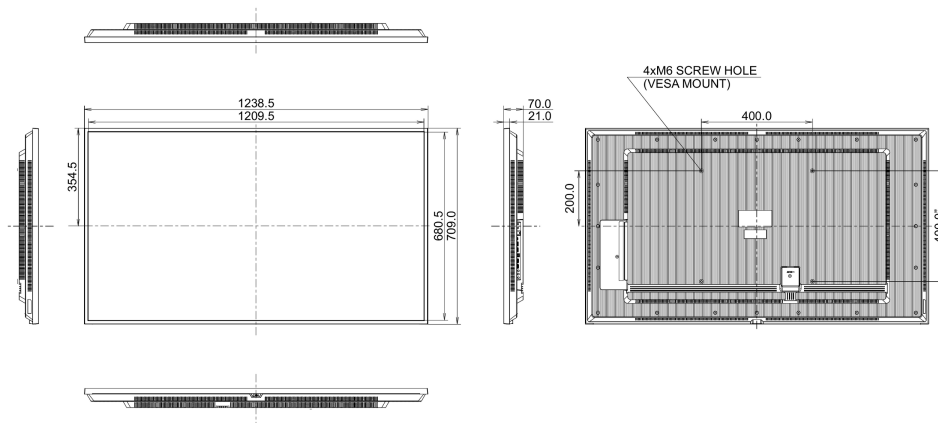

REACH SVHC above 0.1%: Lead, Lead monoxide

09 DIMENSIONS / WEIGHT

Product dimensions 1238.4 x 709.2 x 70mm
W x H x D

Box dimensions W x 1390 x 830 x 144mm
H x D

Weight (without box) 13kg

Weight (with box) 18.5kg

EAN code 4948570125319