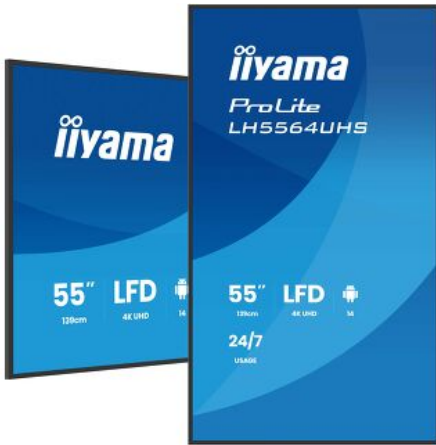

09 DIMENSIONS / WEIGHT

Product dimensions 1238.4 x 709.2 x 70mm  
W x H x D

Box dimensions W x 1390 x 830 x 144mm  
H x D

Weight (without box) 13kg

Weight (with box) 18.5kg

EAN code 4948570125319

All trademarks and registered trademarks acknowledged. E & O E. Specification subject to change without notice. All LCD's comply with ISO-9241-307:2008 in connection with pixel defects. © IIYAMA CORPORATION. ALL RIGHTS RESERVED