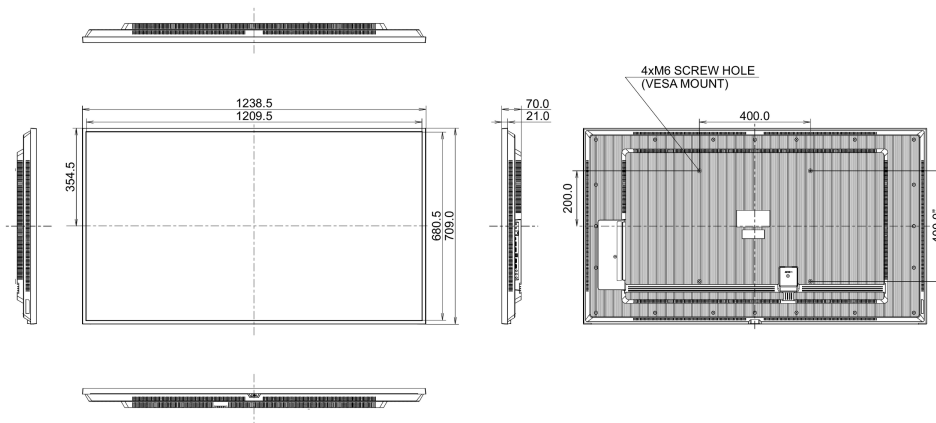

09 DIMENSIONS / WEIGHT

Product dimensions 1238.4 x 709.2 x 70mm  
W x H x D

Box dimensions W x 1390 x 830 x 144mm  
H x D

Weight (without box) 13kg

Weight (with box) 18.5kg

EAN code 4948570125319

All trademarks and registered trademarks acknowledged. E & O E. Specification subject to change without notice. All LCD's comply with ISO-9241-307:2008 in connection with pixel defects. © IIYAMA CORPORATION. ALL RIGHTS RESERVED