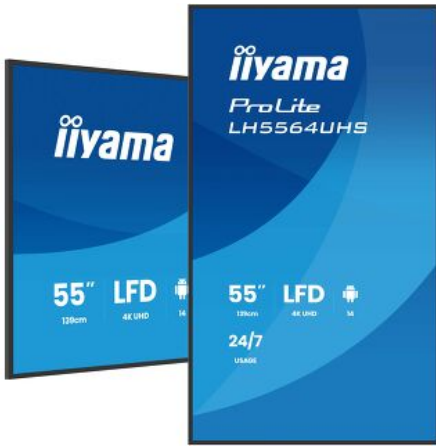

09 DIMENSIONS / WEIGHT

Product dimensions 1238.4 x 709.2 x 70mm  
W x H x D

Box dimensions W x 1390 x 830 x 144mm  
H x D

Weight (without box) 13kg

Weight (with box) 18.5kg

EAN code 4948570125319

All trademarks and registered trademarks acknowledged. E & O E. Specification subject to change without notice. All LCD's comply with ISO-9241-307:2008 in connection with pixel defects. © IIYAMA CORPORATION. ALL RIGHTS RESERVED