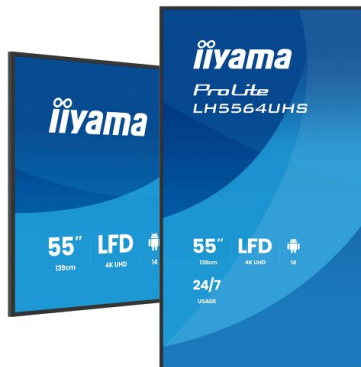

**LFD - SIGNAGE DISPLAYS****INFORMATION**

## **55" 4K UHD Most powerful professional digital signage display with advanced control and connectivity options**

The ProLite LH5564UHS-B1AG is a 55" 4K UHD digital signage powerhouse designed to elevate your business's visual communication. With Android 14 OS, [iiSignage<sup>2</sup>](#) (CMS), [iiControl](#) (DMS) and [iiShare](#) (Wireless Presentation), managing content is effortless. It's WiFi enabled for remote content delivery and offers reliable 24/7 operation. Perfect for retail, corporate, hospitality, or restaurant settings, this display ensures a captivating audience experience with its versatile design and high brightness.