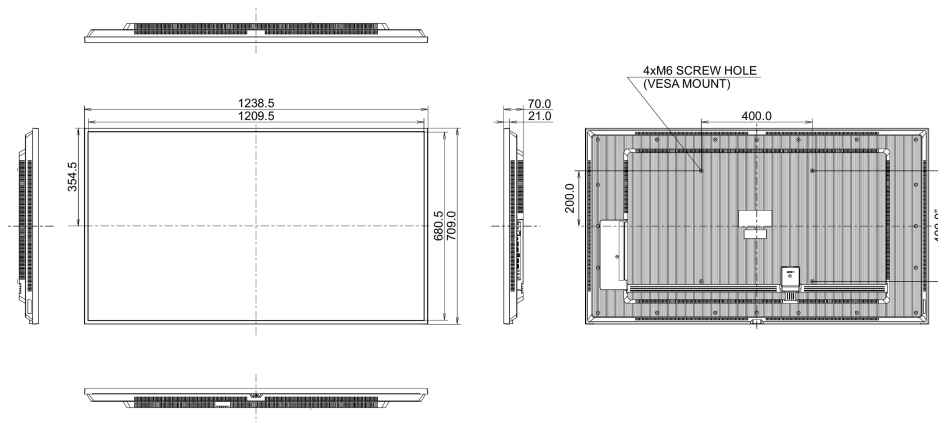

09 DIMENSIONS / WEIGHT

Product dimensions 1238.4 x 709.2 x 70mm  
W x H x D

Box dimensions W x 1390 x 830 x 144mm  
H x D

Weight (without box) 13kg

Weight (with box) 18.5kg

EAN code 4948570125319

All trademarks and registered trademarks acknowledged. E & O E. Specification subject to change without notice. All LCD's comply with ISO-9241-307:2008 in connection with pixel defects. © IIYAMA CORPORATION. ALL RIGHTS RESERVED