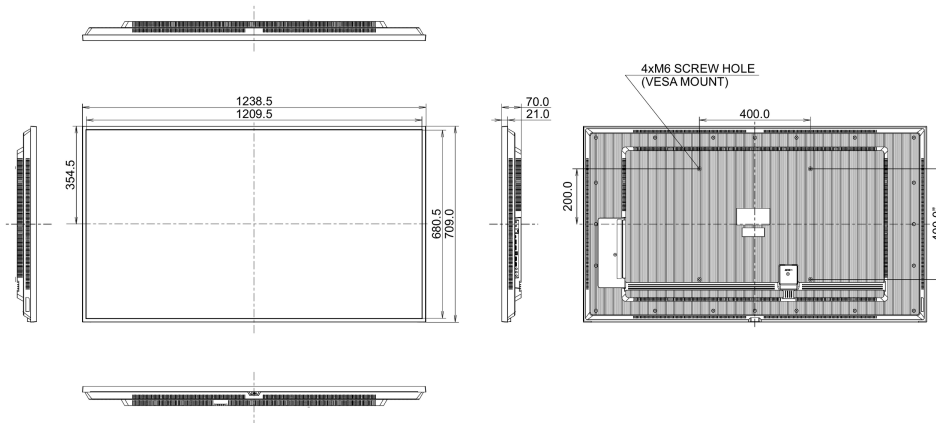

REACH SVHC above 0.1%: Lead, Lead monoxide

09 DIMENSIONS / WEIGHT

Product dimensions 1238.4 x 709.2 x 70mm
W x H x D

Box dimensions W x 1390 x 830 x 144mm
H x D

Weight (without box) 13kg

Weight (with box) 18.5kg

EAN code 4948570125319